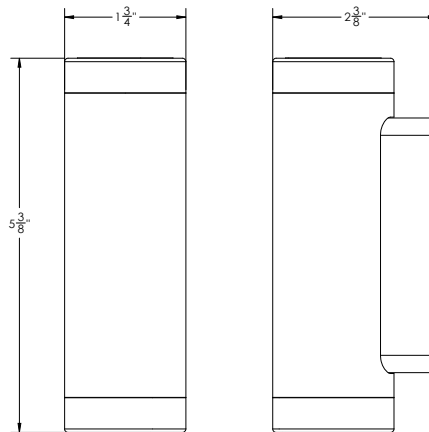

3
LIGHTS
IN 1

DIMENSIONS

TECHNICAL SPECIFICATIONS

POWER INFORMATION

Voltage: 12V – 15V AC

Wattage: 6W

Max Voltage: 15V AC

Lumens: 345 per side

Color Temperature: 2700K, 3000K, 4000K (Selectable)

Transformer: Stratus or Mosaic (sold separately)

The perfect light for any outdoor living space. This sturdy powder-coated aluminum design mounts on any wall with ease. The 6W beam can shine upward, downward, or both. It's completely up to you. With our adjustable white technology, choose between 3 different color temperatures of white after you install, not before you buy. Making this the only LED wall sconce you'll ever need. With a 1 1/8 inch mounting bracket, this light is perfect for pool enclosures, lanais, or any outdoor living space.

FEATURES

 Weatherproof	 Cast Aluminum Finish	 Classic White (W)
---	---	--

MODEL NUMBER	COLOR OPTION	LED/MAX POWER
6SAW26W	2700K / 3000K / 4000K	6W / 7W

 = Best Seller