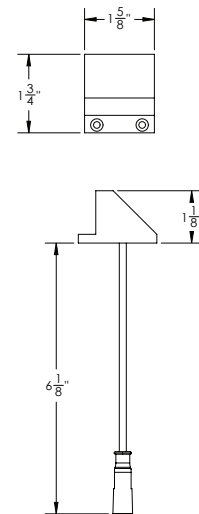

#### CONSTRUCTION

MATERIAL	Powder Coated Aluminum
WIRE LENGTH	6 ft. Extension Cable Included
DIMENSIONS	See below

Optional Accessory Kits  
Available on our website

	D5ACC	D10ACC	D20ACC
1-to-5 Connectors	0	1	2
'Y' Connectors	4	9	18
Controller Connector	1	1	2
12 ft. Extension	1	1	2

#### DIMENSIONS