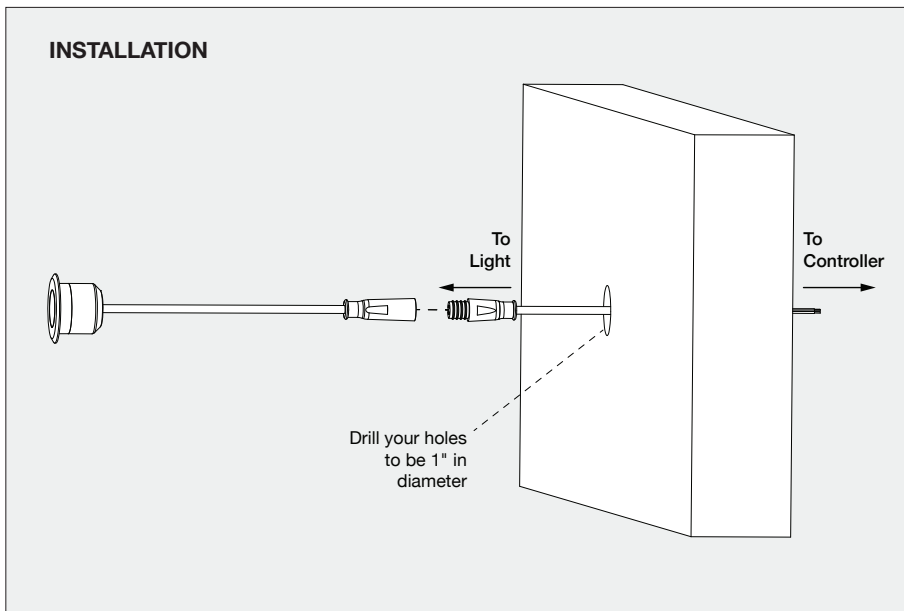

WARNING: RISK OF FIRE OR ELECTRICAL SHOCK. This fixture must be installed in accordance with the National Electric Code and local code specifications. Failure to follow these codes and installation instructions will void the warranty and may result in serious injury and/or damage to the fixture. When using multiple fixtures, do not exceed the total wattage load as specified by the transformer rating. **DO NOT SUBMERGE IN WATER.** This product is designed for above ground installation only.

SAVE THESE INSTRUCTIONS: This guide contains important safety and operating instructions for lighting units.

TECHNICAL INFORMATION

POWER

VOLTAGE	24V DC
WATTAGE	1.5W

ATTENTION:
Do not wire more than 10 lights in one run back to the controller.

CONTROLLER

NUMBER OF LIGHTS

MINI (4A)	60
OUTDOOR MINI (4A)	60
DUO (10A)	150 (75 per channel)

CONSTRUCTION

MATERIAL	Powder Coated Aluminum
WIRE LENGTH	6 ft. Extension Cable Included
DIMENSIONS	See below

Optional Accessory Kits Available on our website

	D5ACC	D10ACC	D20ACC
1-to-5 Connectors	0	1	2
'Y' Connectors	4	9	18
Controller Connector	1	1	2
12 ft. Extension	1	1	2

INSTALLATION

DIMENSIONS

ONLINE RESOURCES

Installation

See how these wonderful lights get installed in this step-by-step video.