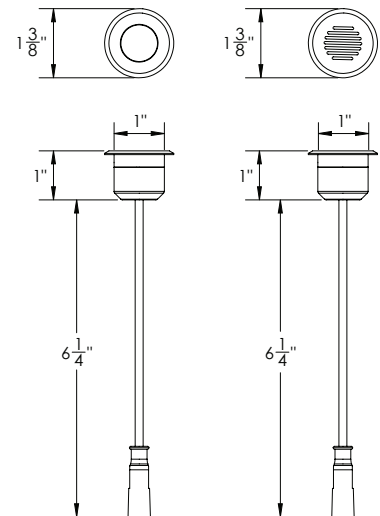

CONTROLLER

NUMBER OF LIGHTS

MINI (4A)	60
OUTDOOR MINI (4A)	60
DUO (10A)	150 (75 per channel)

CONSTRUCTION

MATERIAL	Powder Coated Aluminum
WIRE LENGTH	6 ft. Extension Cable Included
DIMENSIONS	See below

Optional Accessory Kits Available on our website

	D5ACC	D10ACC	D20ACC
1-to-5 Connectors	0	1	2
'Y' Connectors	4	9	18
Controller Connector	1	1	2
12 ft. Extension	1	1	2

INSTALLATION

DIMENSIONS

ONLINE RESOURCES

Installation

See how these wonderful lights get installed in this step-by-step video.