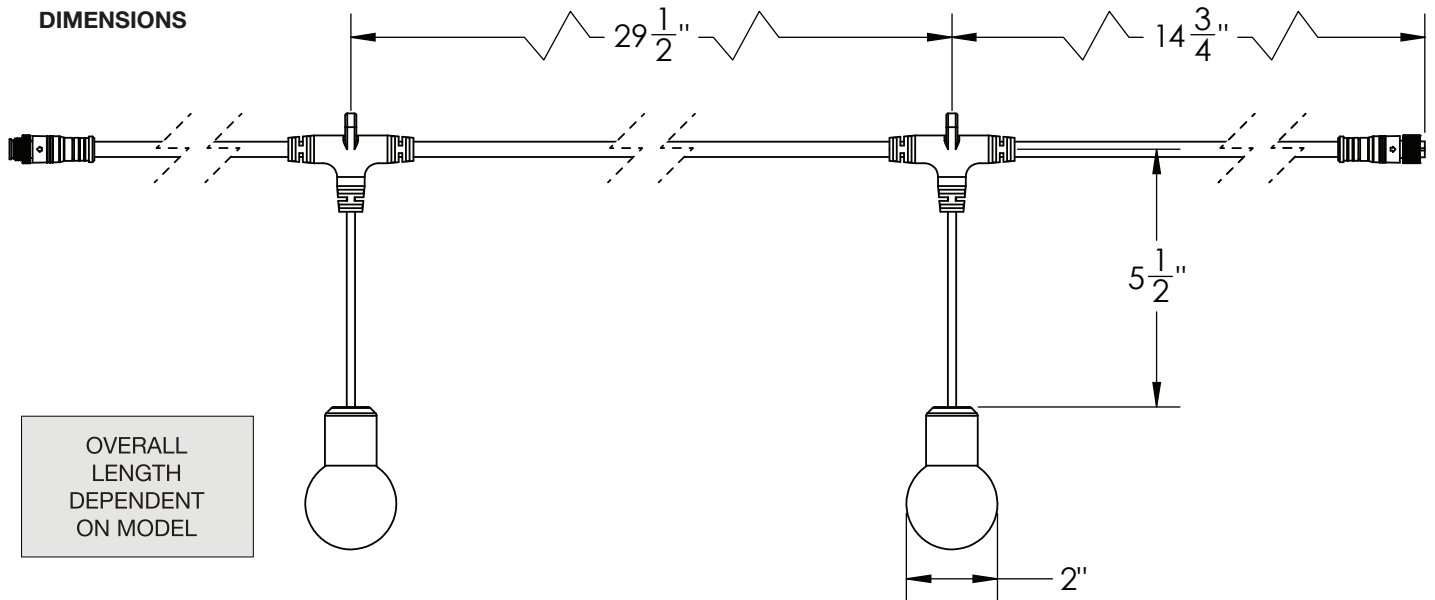

**WARNING: RISK OF FIRE OR ELECTRICAL SHOCK.** This fixture must be installed in accordance with the National Electric Code and local code specifications. Failure to follow these codes and installation instructions will void the warranty and may result in serious injury and/or damage to the fixture. When using multiple fixtures, do not exceed the total wattage load as specified by the transformer rating. **DO NOT SUBMERGE IN WATER.** This product is designed for above ground installation only.

SAVE THESE INSTRUCTIONS: This guide contains important safety and operating instructions for lighting units.

**TECHNICAL INFORMATION**

POWER		CONTROLLER	
		FEET OF BISTRO LIGHTS	
VOLTAGE	24V DC	MINI (4A)	150 ft.
WATTAGE	1.5W (per bulb)	OUTDOOR MINI (4A)	150 ft.
		DUO (10A)	375 ft. (187 ft. per channel)

**CONSTRUCTION**

MATERIAL	Powder Coated Aluminum fixtures with Polycarbonate Bulbs
WIRE LENGTH	15 ft. (6 Light Version), 5 ft. (2 Light Version), 2.5 ft. (1 Light Version)
DIMENSIONS	See below

**ONLINE RESOURCES**