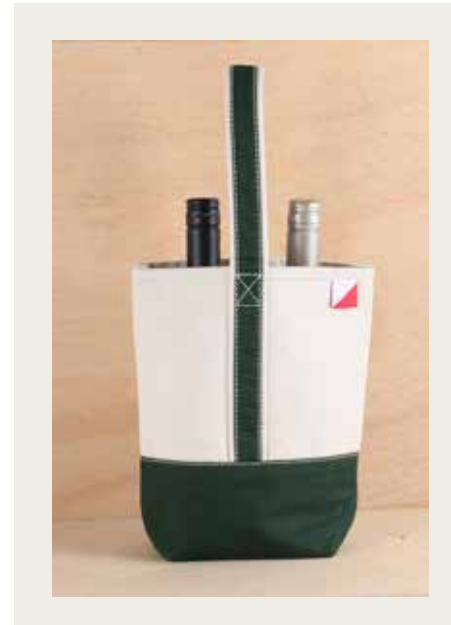

Wine Bags

DOUBLE WINE TOTE MSRP $20
1600 NAVY / 1601 RED
1602 BLACK / 1603 PINK
1604 ORANGE / 1605 MAROON
1606 TURQUOISE / 1607 GREEN
1640 HUNTER / 1641 CANARY
9 x 10 x 4 in

CUSTOMER FAVE ★★★★★
"Great for carrying more than wine! I use it to carry insulated water bottles for long days at work. A multi-purpose tote!"