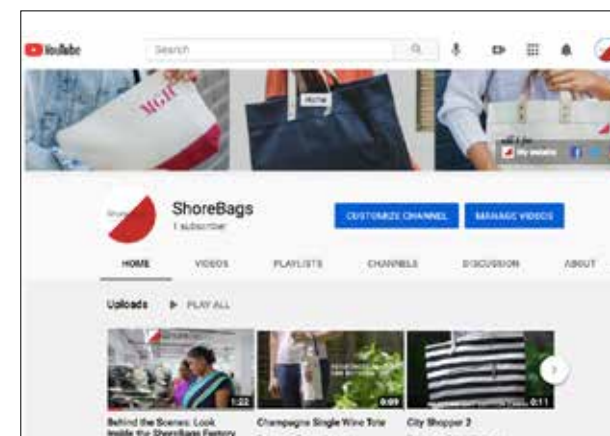

JOIN us on social media to hear about flash sales, new product launches, and more ways to practice sustainable living.

INSTAGRAM + FACEBOOK @shorebags
PINTEREST @shorebagsUS
TWITTER @loveshorebags

NOW ON YouTube! @shorebags
You can find videos of our factory as well as product features on our new YouTube channel.