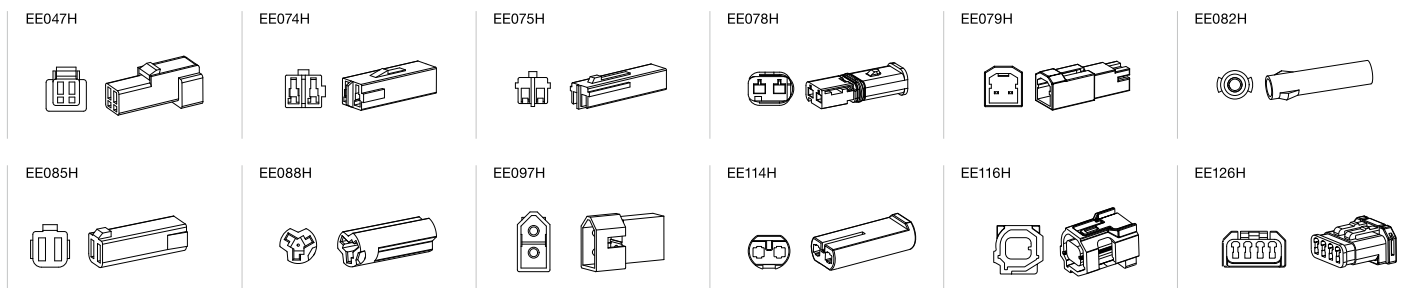

Resistors Kit

Code	Resistor
EE149H	3W - 38 Ω

Rizoma indicators come standard with a pair of resistors. To avoid errors in bikes equipped with a control indicator on the dashboard, we recommend installation of the resistance kits EE149H (3 W - 38 Ω)