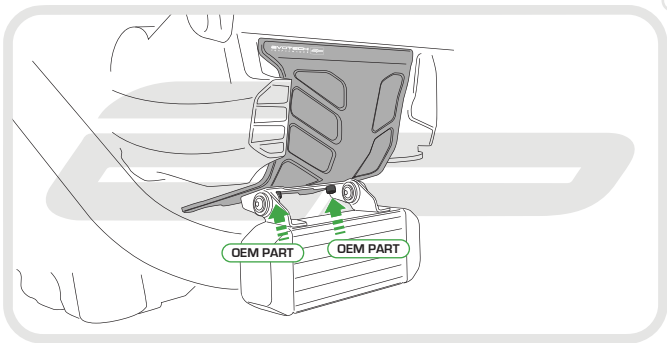

EVOTECH®
P E R F O R M A N C E

Installation Instructions

**DUCATI HYPERMOTARD 939
ENGINE GUARD**

Product Reference - 13069

Kit Contents

- A** 1 x Engine Guard

EVOTECH®
P E R F O R M A N C E

www.evotech-performance.com