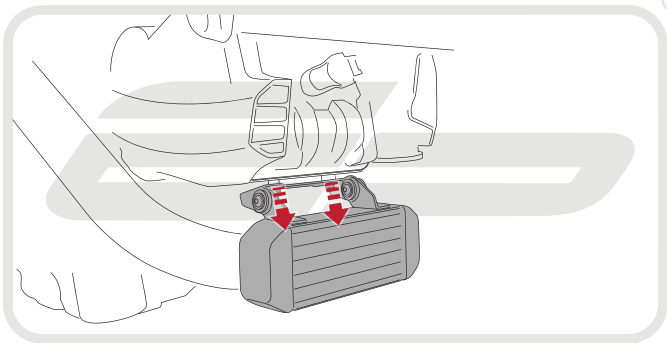

EVOTECH®
P E R F O R M A N C E

Installation Instructions

**DUCATI HYPERMOTARD 939
ENGINE GUARD**

Product Reference - 13069

Kit Contents

- A** 1 x Engine Guard

EVOTECH®
P E R F O R M A N C E

www.evotech-performance.com