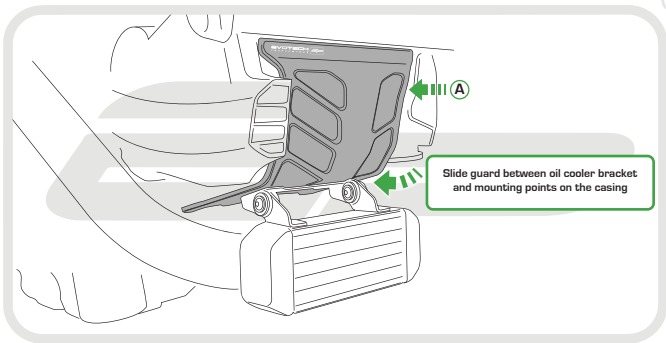

EVOTECH®
P E R F O R M A N C E

Installation Instructions

**DUCATI HYPERMOTARD 939
ENGINE GUARD**

Product Reference - 13069

Kit Contents

- A** 1 x Engine Guard

EVOTECH®
P E R F O R M A N C E

www.evotech-performance.com