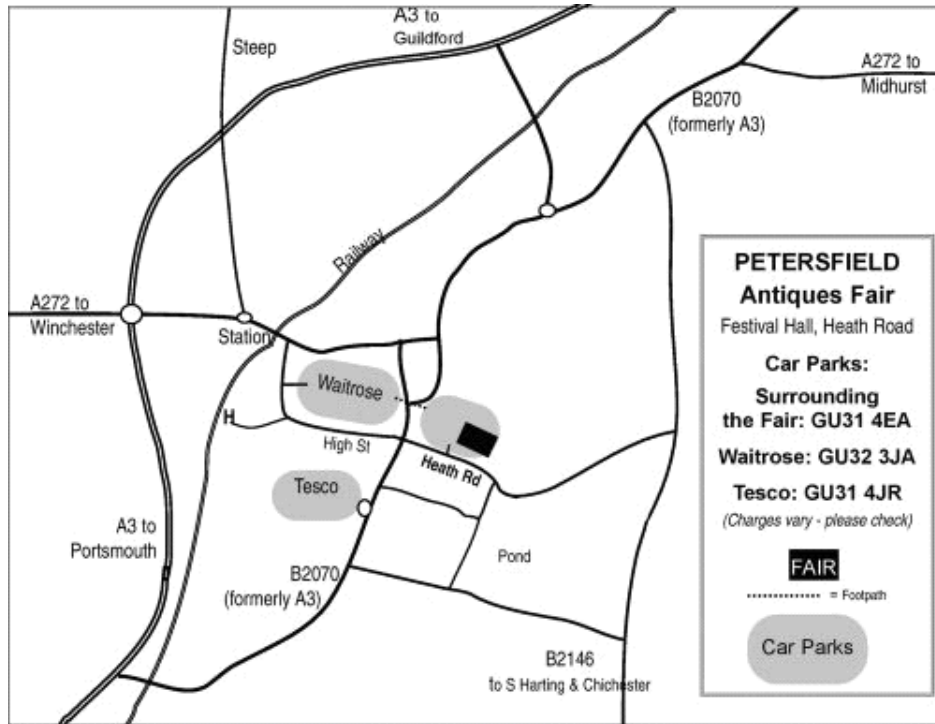

www.penman-fairs.co.uk, Caroline Penman 07774 850044

PLEASE PRINT AND BRING THIS TICKET TO THE FAIR,

OR SHOW IT on your phone AT RECEPTION.