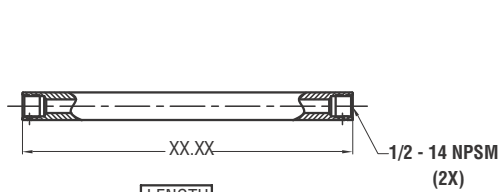

LSI GREENLEE ALV SERIES – ACCESSORIES

MOUNTING ACCESSORIES

DIMENSIONS

A90 - 90° ARM

CH - CLASSIC HOOK

UH - U-BENT HOOK

LENGTH XX.XX
12.00
18.00
24.00
30.00
36.00

MSXX

SLB90

TLB90

TMA - TWIN MOUNT ADAPTER

SPP - SPIKE LV