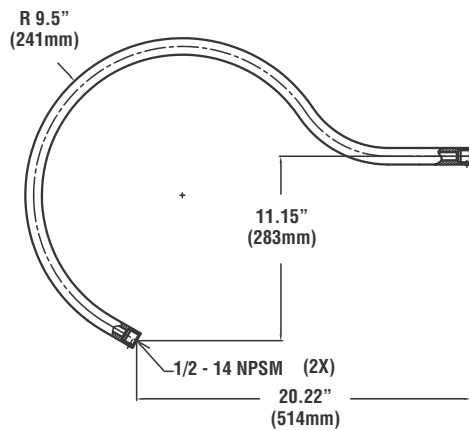

LSI GREENLEE ALV SERIES – ACCESSORIES

MOUNTING ACCESSORIES

DIMENSIONS

A90 - 90° ARM

CH - CLASSIC HOOK

UH - U-BENT HOOK

LENGTH XX.XX
12.00
18.00
24.00
30.00
36.00

MSXX

SLB90

TLB90

TMA - TWIN MOUNT ADAPTER

SPP - SPIKE LV