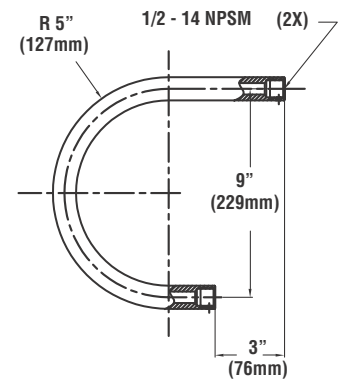

LSI GREENLEE ALV SERIES – ACCESSORIES

MOUNTING ACCESSORIES

DIMENSIONS

A90 - 90° ARM

CH - CLASSIC HOOK

UH - U-BENT HOOK

LENGTH XX.XX
12.00
18.00
24.00
30.00
36.00

MSXX

SLB90

TLB90

TMA - TWIN MOUNT ADAPTER

SPP - SPIKE LV