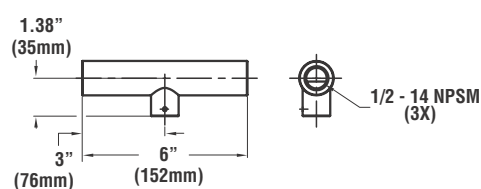

LSI GREENLEE ALV SERIES – ACCESSORIES

MOUNTING ACCESSORIES

DIMENSIONS

A90 - 90° ARM

CH - CLASSIC HOOK

UH - U-BENT HOOK

LENGTH XX.XX
12.00
18.00
24.00
30.00
36.00

MSXX

SLB90

TLB90

TMA - TWIN MOUNT ADAPTER

SPP - SPIKE LV