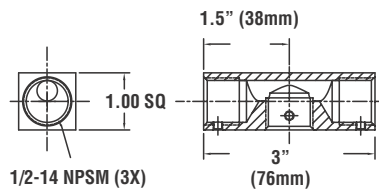

LSI GREENLEE ALV SERIES – ACCESSORIES

MOUNTING ACCESSORIES

DIMENSIONS

A90 - 90° ARM

CH - CLASSIC HOOK

UH - U-BENT HOOK

LENGTH XX.XX
12.00
18.00
24.00
30.00
36.00

MSXX

SLB90

TLB90

TMA - TWIN MOUNT ADAPTER

SPP - SPIKE LV