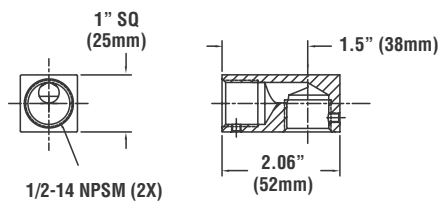

LSI GREENLEE ALV SERIES – ACCESSORIES

MOUNTING ACCESSORIES

DIMENSIONS

A90 - 90° ARM

CH - CLASSIC HOOK

UH - U-BENT HOOK

LENGTH XX.XX
12.00
18.00
24.00
30.00
36.00

MSXX