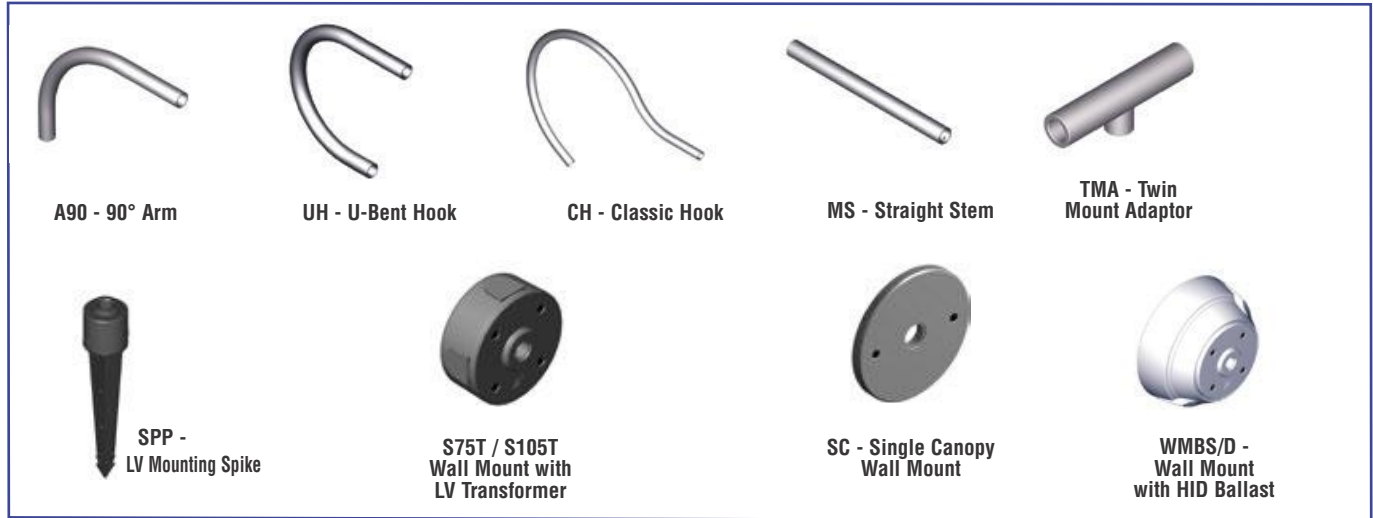

LSI GREENLEE ALV SERIES – ACCESSORIES

MOUNTING ACCESSORIES

DIMENSIONS

A90 - 90° ARM

CH - CLASSIC HOOK

UH - U-BENT HOOK

LENGTH XX.XX
12.00
18.00
24.00
30.00
36.00

MSXX

SLB90

TLB90

TMA - TWIN MOUNT ADAPTER

SPP - SPIKE LV