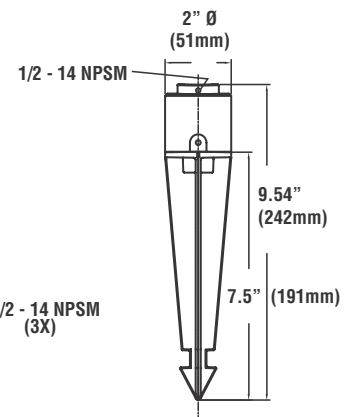

LSI GREENLEE ALV SERIES – ACCESSORIES

MOUNTING ACCESSORIES

DIMENSIONS

A90 - 90° ARM

CH - CLASSIC HOOK

UH - U-BENT HOOK

LENGTH XX.XX
12.00
18.00
24.00
30.00
36.00

MSXX

SLB90

TLB90

TMA - TWIN MOUNT ADAPTER

SPP - SPIKE LV