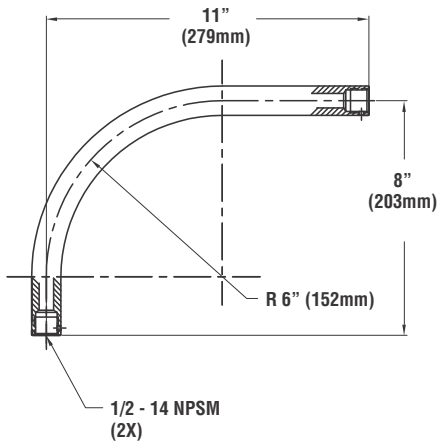

LSI GREENLEE ALV SERIES – ACCESSORIES

MOUNTING ACCESSORIES

DIMENSIONS

A90 - 90° ARM

CH - CLASSIC HOOK

UH - U-BENT HOOK

LENGTH XX.XX
12.00
18.00
24.00
30.00
36.00

MSXX

SLB90

TLB90

TMA - TWIN MOUNT ADAPTER

SPP - SPIKE LV