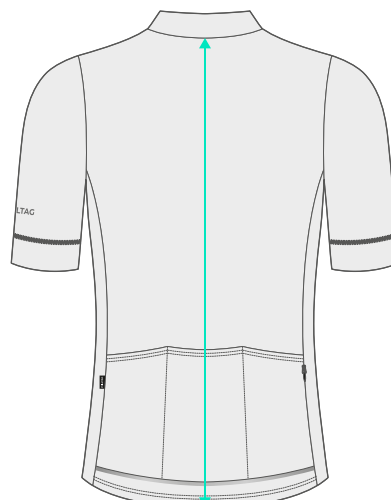

JERSEYS & JACKETS

MEN'S (CLUB FIT)

SIZE	CHEST (CM)	BACK LENGTH (CM)	CHEST (INCHES)	BACK LENGTH (INCHES)
XS	88	65	34.6	25.6
S	93	68	36.6	26.7
M	98	70	38.6	27.5
L	103	72	40.5	28.3
XL	108	74	42.5	29
XXL	113	76	44.5	30
3XL	118	78	46.5	30.7
4XL	123	80	48.4	31.5

WOMEN'S (CLUB FIT)

SIZE	CHEST (CM)	BACK LENGTH (CM)	CHEST (INCHES)	BACK LENGTH (INCHES)
XS (6)	82	62	32.3	24.4
S (8)	86	64	34	25.2
M (10)	90	66	35.4	26
L (12)	94	68	37	26.7
XL (14)	98	70	38.6	27.5
XXL (16)	102	73	40	28.7
3XL (18)	106	75	41.7	29.5
4XL (20)	110	77	43.3	30.3

MEN'S (PRO FIT)

SIZE	CHEST (CM)	BACK LENGTH (CM)	CHEST (INCHES)	BACK LENGTH (INCHES)
XS	83	57.5	32.7	22.7
S	88	59.5	34.6	23.5
M	93	61	36.6	24
L	98	63.5	38.6	25
XL	103	65	40.5	25.6
XXL	108	67	42.5	26.3
3XL	113	69	44.5	27

BACK LENGTH

WOMEN'S (PRO FIT)

SIZE	CHEST (CM)	BACK LENGTH (CM)	CHEST (INCHES)	BACK LENGTH (INCHES)
XS (6)	78	57.5	30.7	22.6
S (8)	82	59.5	32.3	23.4
M (10)	86	61	34	24
L (12)	90	63.5	35.4	25
XL (14)	94	65	37	25.6
XXL (16)	98	67	38.6	26.3
3XL (18)	102	69	40	27