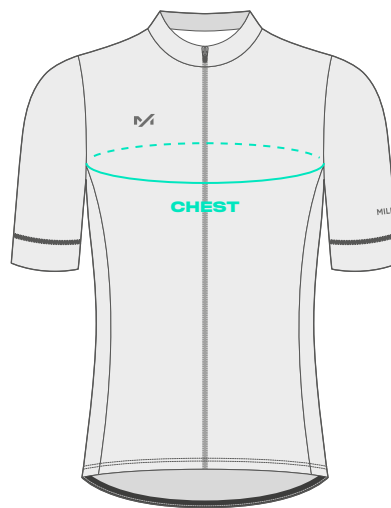

JERSEYS & JACKETS

MEN'S (CLUB FIT)

SIZE	CHEST (CM)	BACK LENGTH (CM)	CHEST (INCHES)	BACK LENGTH (INCHES)
XS	88	65	34.6	25.6
S	93	68	36.6	26.7
M	98	70	38.6	27.5
L	103	72	40.5	28.3
XL	108	74	42.5	29
XXL	113	76	44.5	30
3XL	118	78	46.5	30.7
4XL	123	80	48.4	31.5

WOMEN'S (CLUB FIT)

SIZE	CHEST (CM)	BACK LENGTH (CM)	CHEST (INCHES)	BACK LENGTH (INCHES)
XS (6)	82	62	32.3	24.4
S (8)	86	64	34	25.2
M (10)	90	66	35.4	26
L (12)	94	68	37	26.7
XL (14)	98	70	38.6	27.5
XXL (16)	102	73	40	28.7
3XL (18)	106	75	41.7	29.5
4XL (20)	110	77	43.3	30.3

MEN'S (PRO FIT)

SIZE	CHEST (CM)	BACK LENGTH (CM)	CHEST (INCHES)	BACK LENGTH (INCHES)
XS	83	57.5	32.7	22.7
S	88	59.5	34.6	23.5
M	93	61	36.6	24
L	98	63.5	38.6	25
XL	103	65	40.5	25.6
XXL	108	67	42.5	26.3
3XL	113	69	44.5	27

BACK LENGTH

WOMEN'S (PRO FIT)

SIZE	CHEST (CM)	BACK LENGTH (CM)	CHEST (INCHES)	BACK LENGTH (INCHES)
XS (6)	78	57.5	30.7	22.6
S (8)	82	59.5	32.3	23.4
M (10)	86	61	34	24
L (12)	90	63.5	35.4	25
XL (14)	94	65	37	25.6
XXL (16)	98	67	38.6	26.3
3XL (18)	102	69	40	27