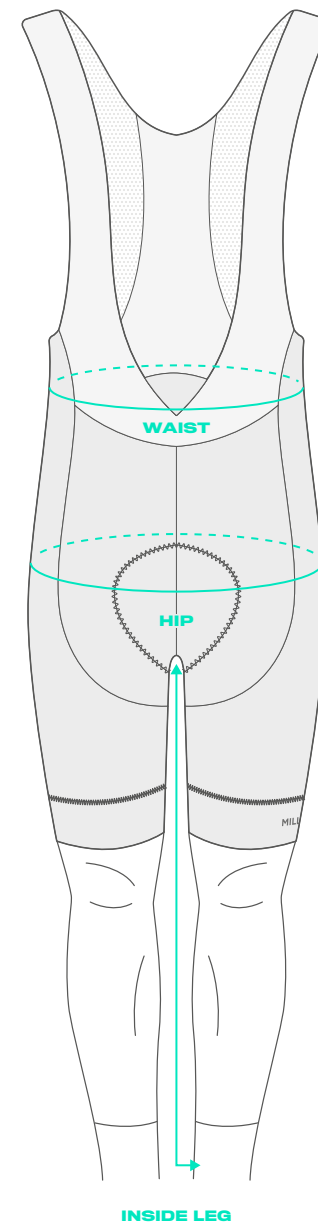

BIB SHORTS & TIGHTS

MEN'S

SIZE	WAIST (CM)	HIP (CM)	INSIDE LEG (CM)	WAIST (INCHES)	HIP (INCHES)	INSIDE LEG (INCHES)
XS	71	91	79	28	35.8	31
S	76	95	81	30	37.4	31.8
M	81	99	83	31.8	39	32.7
L	86	103	85	33.8	40.5	33.5
XL	91	107	87	35.8	42	34.7
XXL	96	111	89	37.8	43.7	35
3XL	101	115	91	39.8	45.3	35.8
4XL	106	119	93	41.7	46.8	36.6

WOMEN'S

SIZE	WAIST (CM)	HIP (CM)	INSIDE LEG (CM)	WAIST (INCHES)	HIP (INCHES)	INSIDE LEG (INCHES)
XS (6)	64	88	76	25.2	34.6	30
S (8)	69	92	78	27.2	36.2	30.7
M (10)	74	96	80	29.2	37.8	31.5
L (12)	79	100	83	31	39.4	32.7
XL (14)	83	104	84	32.7	41	33
XXL (16)	87	108	85	34.3	42.5	33.5
3XL (18)	91	110	86	35.8	43.3	33.8
4XL (20)	95	114	87	37.4	44.8	34.3