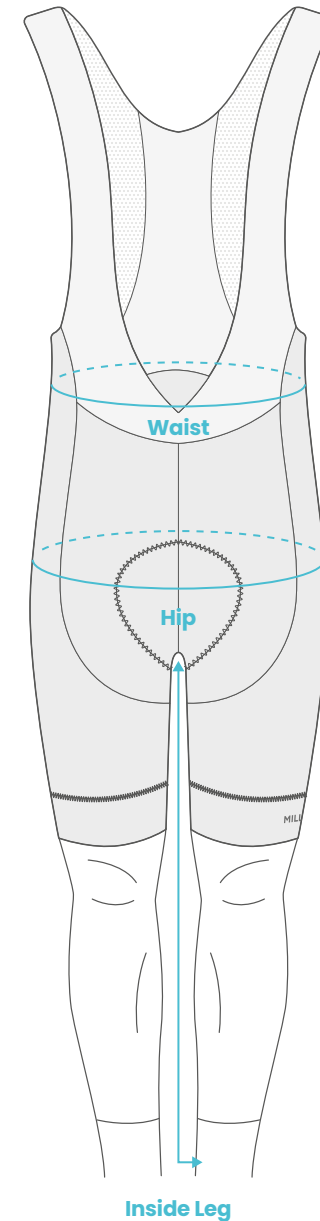

Sizing Chart

Jerseys & Jackets

Men's (Club Fit)

Size	Chest (Cm)	Back Length (Cm)	Chest (Inches)	Back Length (Inches)
XS	88	65	35	25.6
S	93	68	37	26.7
M	98	70	39	27.5
L	103	72	41	28.3
XL	108	74	43	29
XXL	113	76	45	30

Size	Chest (Cm)	Back Length (Cm)	Chest (Inches)	Back Length (Inches)
XS (6)	78	57.5	30	22.7
S (8)	82	59.5	32	23.5
M (10)	86	61	34	24
L (12)	90	63.5	35.5	25
XL (14)	94	65	37	25.6
XXL (16)	98	67	38.5	26.3

Back Length

Sizing Chart

Bib Shorts & Tights

Men's

Size	Waist (Cm)	Hip (Cm)	Inside Leg (Cm)	Waist (Inches)	Hip (Inches)	Inside Leg (Inches)
XS	71	91	79	28	36	31
S	76	95	81	30	37.5	32
M	81	99	83	32	39	33
L	86	103	85	34	40.5	34
XL	91	107	87	36	42	35
XXL	96	111	89	38	43.5	36

Women's

Size	Waist (Cm)	Hip (Cm)	Inside Leg (Cm)	Waist (Inches)	Hip (Inches)	Inside Leg (Inches)
XS (6)	64	88	76	25	34.5	29.5
S (8)	69	92	78	27	36	30.5
M (10)	74	96	80	29	37.5	31.5
L (12)	79	100	83	31	39.5	32.5
XL (14)	83	104	84	33	41	33
XXL (16)	87	108	85	35	42.5	33.5