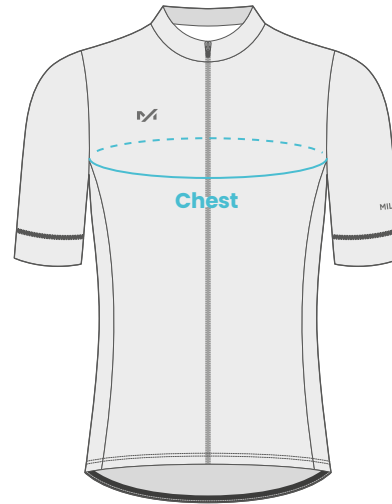

Sizing Chart

Jerseys & Jackets

Men's (Club Fit)

Size	Chest (Cm)	Back Length (Cm)	Chest (Inches)	Back Length (Inches)
XS	88	65	35	25.6
S	93	68	37	26.7
M	98	70	39	27.5
L	103	72	41	28.3
XL	108	74	43	29
XXL	113	76	45	30

Women's (Club Fit)

Size	Chest (Cm)	Back Length (Cm)	Chest (Inches)	Back Length (Inches)
XS (6)	82	62	32	24.4
S (8)	86	64	34	25.2
M (10)	90	66	35.5	26
L (12)	94	68	37	26.7
XL (14)	98	70	38.5	27.5
XXL (16)	102	73	40	28.7

Men's (Pro Fit)

Size	Chest (Cm)	Back Length (Cm)	Chest (Inches)	Back Length (Inches)
XS	83	57.5	33	22.7
S	88	59.5	35	23.5
M	93	61	37	24
L	98	63.5	39	25
XL	103	65	41	25.6
XXL	108	67	43	26.3

Women's (Pro Fit)

Size	Chest (Cm)	Back Length (Cm)	Chest (Inches)	Back Length (Inches)
XS (6)	78	57.5	30	22.7
S (8)	82	59.5	32	23.5
M (10)	86	61	34	24
L (12)	90	63.5	35.5	25
XL (14)	94	65	37	25.6
XXL (16)	98	67	38.5	26.3