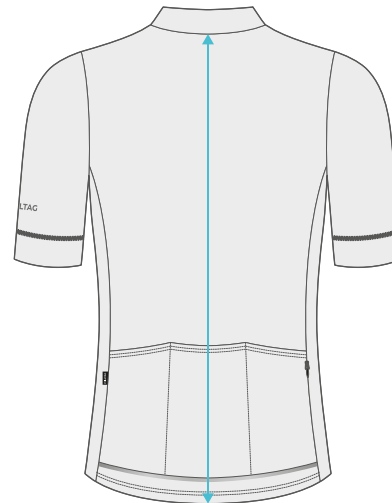

Sizing Chart

Jerseys & Jackets

Men's (Club Fit)

Size	Chest (Cm)	Back Length (Cm)	Chest (Inches)	Back Length (Inches)
XS	88	65	35	25.6
S	93	68	37	26.7
M	98	70	39	27.5
L	103	72	41	28.3
XL	108	74	43	29
XXL	113	76	45	30

Women's (Club Fit)

Size	Chest (Cm)	Back Length (Cm)	Chest (Inches)	Back Length (Inches)
XS (6)	82	62	32	24.4
S (8)	86	64	34	25.2
M (10)	90	66	35.5	26
L (12)	94	68	37	26.7
XL (14)	98	70	38.5	27.5
XXL (16)	102	73	40	28.7

Men's (Pro Fit)

Size	Chest (Cm)	Back Length (Cm)	Chest (Inches)	Back Length (Inches)
XS	83	57.5	33	22.7
S	88	59.5	35	23.5
M	93	61	37	24
L	98	63.5	39	25
XL	103	65	41	25.6
XXL	108	67	43	26.3

Women's (Pro Fit)

Size	Chest (Cm)	Back Length (Cm)	Chest (Inches)	Back Length (Inches)
XS (6)	78	57.5	30	22.7
S (8)	82	59.5	32	23.5
M (10)	86	61	34	24
L (12)	90	63.5	35.5	25
XL (14)	94	65	37	25.6
XXL (16)	98	67	38.5	26.3