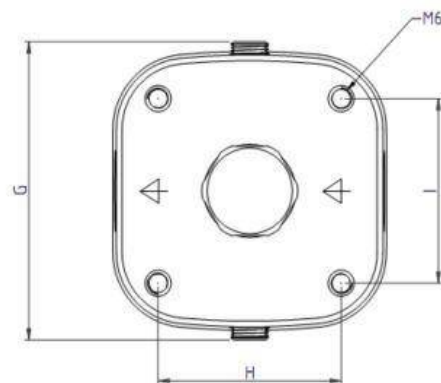

Size 2 & 10	1/4" BSPT
Size 30	3/4" BSPT

Drain Connection	1/2" BSP (male)
------------------	-----------------

Weight

Size 2	0.345 kg
Size 10 & 30	2.08 kg

Particulate removal	1 micron
---------------------	----------

EXPEL-02-AD
EXPEL-10-AD
EXPEL-30-AD

*CAST ALLOY BODY

WITH STAINLESS AUTO DRAIN

EXPEL-02-AD-SS
EXPEL-10-AD-SS
EXPEL-30-AD-SS

FILTER DIMENSIONS WITH AUTO DRAINS

DIMENSIONS TOP MOUNTING

SIZE / DIMENSION	02	10	30
A	34.5mm	72mm	72mm
B	N/A	14mm	14mm
C	9mm	17mm	17mm
D	30mm	56mm	56mm
E	150mm	293mm	293mm
F	25mm	60mm	60mm
G	35mm	80mm	80mm
H	25mm	49.5mm	49.5mm
I	25mm	49.5mm	49.5mm