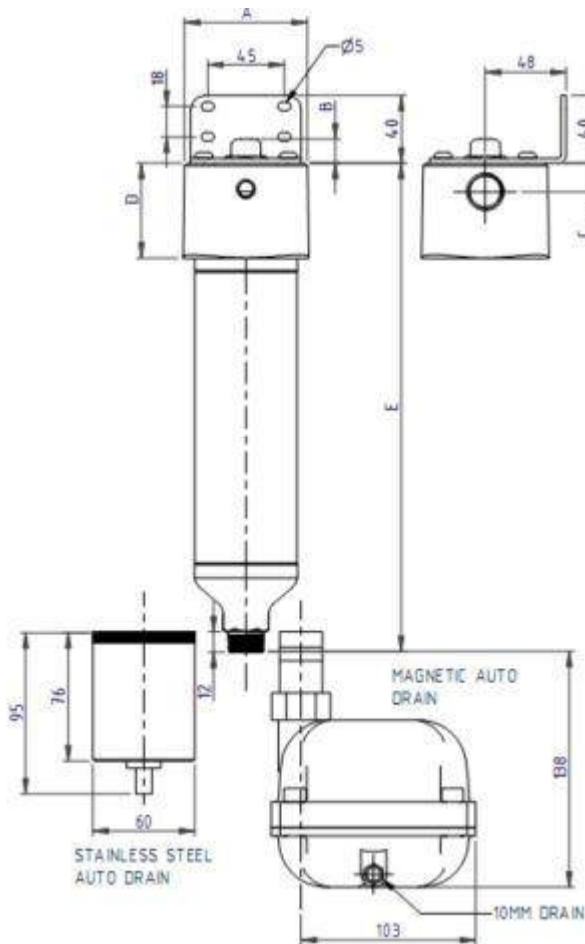

expel[®]

TECHNICAL DATA

OPERATIONAL SPECIFICATION

Effective flow range for a 6 bar(g) system @ $\Delta P = 1$ Bar

Size 2	2.8 - 450 NI/min
Size 10	129 - 2000 NI/min
Size 30	163 - 6900 NI/min

Operating pressure	1 - 15 bar(g) 15 - 217 psi(g)
--------------------	----------------------------------

Size 2 & 10	1/4" BSPT
Size 30	3/4" BSPT

Drain Connection	1/2" BSP (male)
------------------	-----------------

Weight

Size 2	0.345 kg
Size 10 & 30	2.08 kg

Particulate removal	1 micron
---------------------	----------

EXPEL-02-AD
EXPEL-10-AD
EXPEL-30-AD

*CAST ALLOY BODY

WITH STAINLESS AUTO DRAIN

EXPEL-02-AD-SS
EXPEL-10-AD-SS
EXPEL-30-AD-SS

FILTER DIMENSIONS WITH AUTO DRAINS

DIMENSIONS TOP MOUNTING

SIZE / DIMENSION	02	10	30
A	34.5mm	72mm	72mm
B	N/A	14mm	14mm
C	9mm	17mm	17mm
D	30mm	56mm	56mm
E	150mm	293mm	293mm
F	25mm	60mm	60mm
G	35mm	80mm	80mm
H	25mm	49.5mm	49.5mm
I	25mm	49.5mm	49.5mm