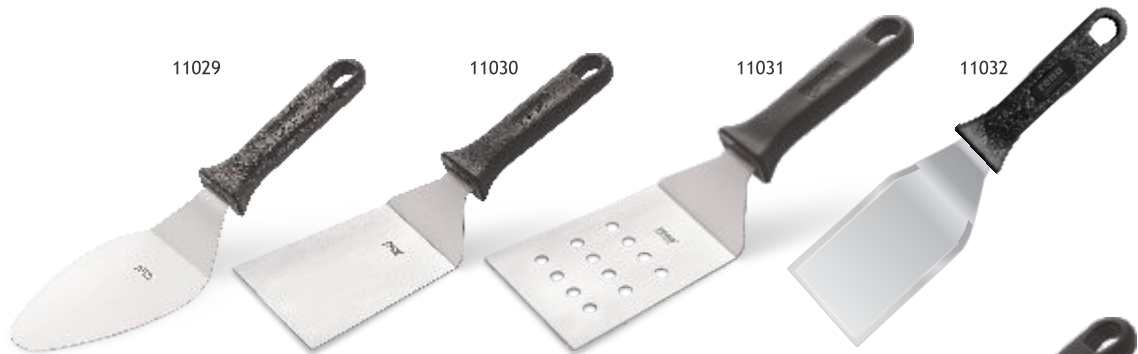

SPATULA 75MM

Art No.	Name of Items	Blade Width	Total Length	Blade Length	MRP per pc.
11023	75mm Spatula 7" Soild	75mm	330mm	150mm	325.00
11024	75mm Spatula 8" Soild	75mm	375mm	200mm	365.00
11025	75mm Spatula 10" Soild	75mm	455mm	275mm	420.00
11026	75mm Spatula 7" Perforated	75mm	330mm	150mm	325.00
11027	75mm Spatula 8" Perforated	75mm	375mm	200mm	365.00
11028	75mm Spatula 10" Perforated	75mm	455mm	275mm	420.00

Inner - 12 Pcs | Master - 96 Pcs

Available Colours:

Art No.	Name of Items	Total Length	MRP per pc.
11029	Pizza Server	300mm	340.00
11030	Pizza Turner Soild	285mm	340.00
11031	Pizza Turner Perforated	285mm	340.00
11032	Hamburger Turner	290mm	395.00
11033	Pie Server	280mm	245.00

Inner - 12 Pcs | Master - 96 Pcs