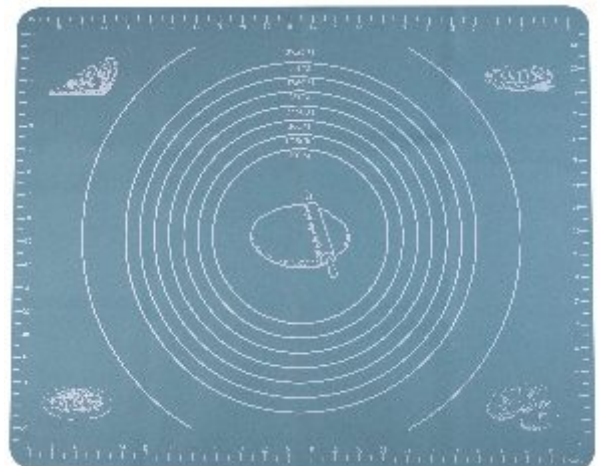

SILICONE SERIES

PLASTIC HANDLE

		Total Length
30401 - Cupped Spatula	₹ 240.00 - Piece	250mm
30402 - Flat Spatula	₹ 210.00 - Piece	260mm
30403 - Pastry Brush	₹ 210.00 - Piece	230mm

- Made From Food Grade Silicone.
- Heat Resistance 250°C (480° F)
- Cold Resistance - 40°C (-40°F)
- Safe for oven, Microwave, Refrigerator.

Inner - 20 Pcs
Master - 100 Pcs

rena®
germany

SILICONE SERIES

WOODEN HANDLE

		Total Length
30501 - Cupped Spatula	₹ 320.00 - Piece	310mm
30502 - Flat Spatula	₹ 275.00 - Piece	300mm
30503 - Pastry Brush	₹ 275.00 - Piece	305mm

- Made From Food Grade Silicone.
- Heat Resistance 250°C (480° F)
- Cold Resistance - 40°C (-40°F)
- Safe for oven, Microwave, Refrigerator.

Inner - 24 Pcs
Master - 96 Pcs

SILICONE BAKING MAT (50 cm x 40 cm)

40664 - ₹ 720.00

- Made from Food Grade Silicone
- No need for Oil or Parchment paper
- Safe for Oven, Microwave & Refrigerator
- Dish Washer Safe

Inner - 12 Pcs
Master - 96 Pcs

The Mat can withstand temp. from 220°C - 40°C