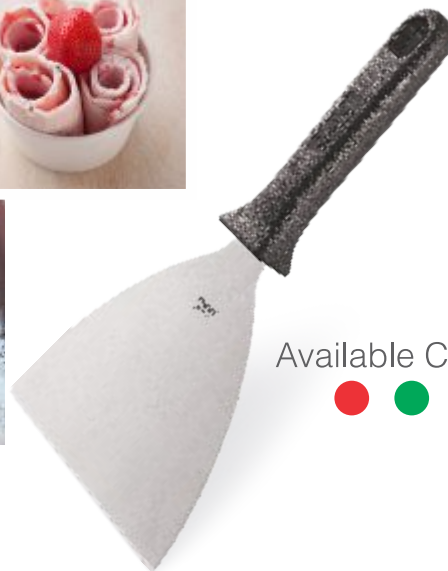

Available Colours:

SCRAPER

COLD STONE ICE CREAM /
SCRAPING PANS FOR CLEANING

Art No.	Name of Items	Blade Width	Total Length	Blade Length	MRP per pc.
11003	Scraper 3"	75mm	255mm	125mm	280.00
11004	Scraper 4"	100mm	255mm	125mm	295.00
11005	Scraper 5"	125mm	255mm	125mm	325.00
11006	Scraper 6"	150mm	255mm	125mm	345.00

Inner - 12 Pcs
Master - 96 Pcs