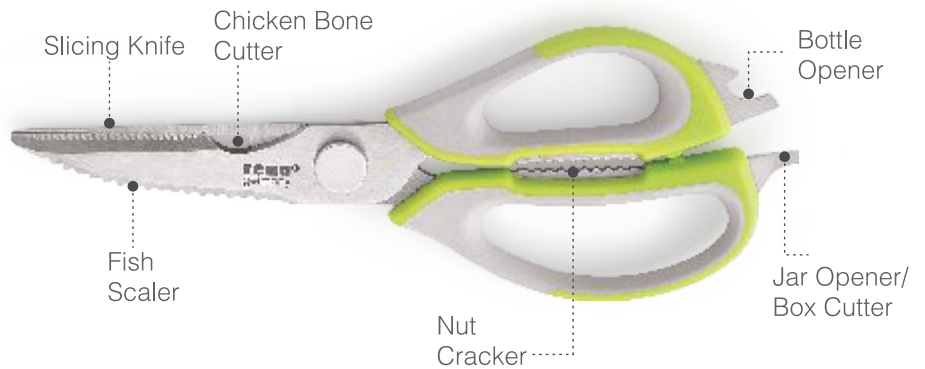

6 IN 1 MULTIFUNCTION KITCHEN SCISSOR

30613 - ₹ 625.00

Inner - 12 Pcs

Master - 72 Pcs