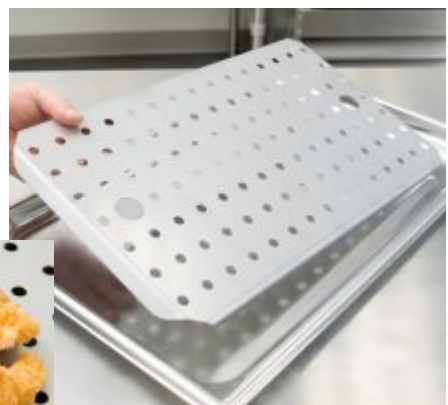

DRAIN / SHELF

Code No.	Dimension	MRP per pc.	Master
40033	1/1 - 455x250x10 mm	790.00	10
40034	1/2 - 250x190x10 mm	475.00	50
40035	1/3 - 250x110x10 mm	335.00	50
40036	1/4 - 190x85x10 mm	265.00	50