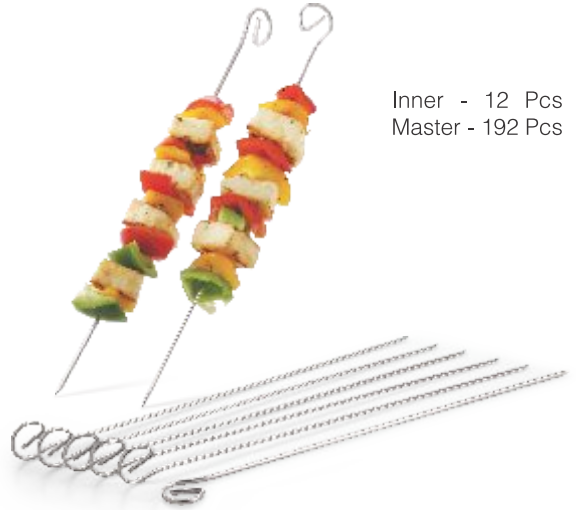

SKEWERS

30511 Skewer 210 MM 6 Pcs Pack	₹ 160.00
30512 Skewer 250 MM 6 Pcs Pack	₹ 180.00
30513 Skewer 300 MM 6 Pcs Pack	₹ 220.00
30514 Skewer 350 MM 6 Pcs Pack	₹ 255.00

Inner - 12 Pcs
Master - 192 Pcs