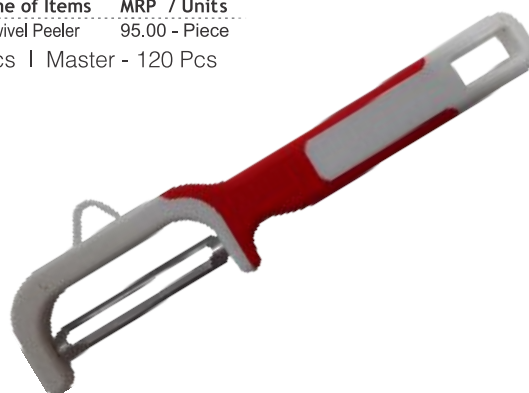

Y - SWIVEL PEELER

Code No.	Name of Items	MRP / Units
40098 Y	Swivel Peeler	95.00 - Piece

Inner - 12 Pcs | Master - 120 Pcs