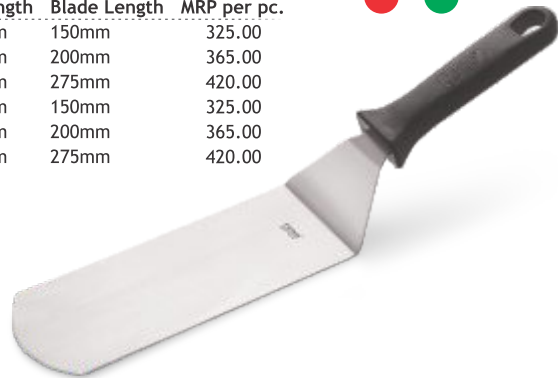

SPATULA 75MM

Art No.	Name of Items	Blade Width	Total Length	Blade Length	MRP per pc.
11023	75mm Spatula 7" Soild	75mm	330mm	150mm	325.00
11024	75mm Spatula 8" Soild	75mm	375mm	200mm	365.00
11025	75mm Spatula 10" Soild	75mm	455mm	275mm	420.00
11026	75mm Spatula 7" Perforated	75mm	330mm	150mm	325.00
11027	75mm Spatula 8" Perforated	75mm	375mm	200mm	365.00
11028	75mm Spatula 10" Perforated	75mm	455mm	275mm	420.00

Inner - 12 Pcs | Master - 96 Pcs

Available Colours:

Art No.	Name of Items	Total Length	MRP per pc.
11029	Pizza Server	300mm	340.00
11030	Pizza Turner Soild	285mm	340.00
11031	Pizza Turner Perforated	285mm	340.00
11032	Hamburger Turner	290mm	395.00
11033	Pie Server	280mm	245.00

Inner - 12 Pcs | Master - 96 Pcs