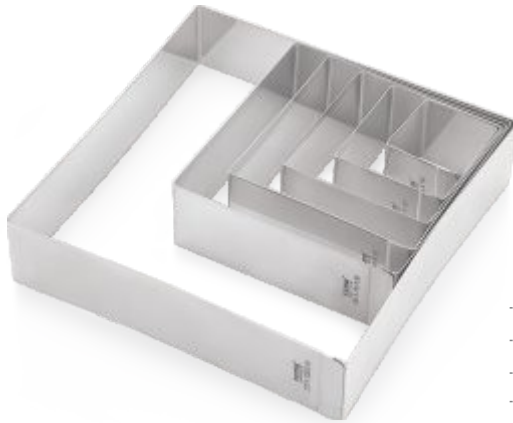

Inner - 10 Pcs | Master - 60 Pcs

COOLING RACKS

Master - 20 Pcs

20015	Cooling Rack	457 X 305 mm	₹ 635.00
20016	Cooling Rack	330 X 230 mm	₹ 550.00

ROUND CAKE RINGS

Height - 50mm

40101	Cake Ring - No. 5 - 125mm	₹ 160.00
40102	Cake Ring - No. 6 - 150mm	₹ 175.00
40103	Cake Ring - No. 7 - 180mm	₹ 190.00
40104	Cake Ring - No. 8 - 200mm	₹ 210.00
40105	Cake Ring - No. 9 - 230mm	₹ 225.00
40106	Cake Ring - No. 10 - 250mm	₹ 240.00

Inner - 10 Pcs | Master - 60 Pcs

SQUARE CAKE RINGS

Height - 50mm
Inner - 10 Pcs
Master - 60 Pcs

40041	Square Rings 50 X 50 X 50	₹ 100.00
40042	Square Rings 75 X 75 X 50	₹ 115.00
40043	Square Rings 100 X 100 X 50	₹ 140.00
40044	Square Rings 125 X 125 X 50	₹ 160.00
40045	Square Rings 150 X 150 X 50	₹ 180.00
40046	Square Rings 175 X 175 X 50	₹ 200.00
40047	Square Rings 200 X 200 X 50	₹ 215.00
40048	Square Rings 225 X 225 X 50	₹ 245.00
40049	Square Rings 250 X 250 X 50	₹ 265.00