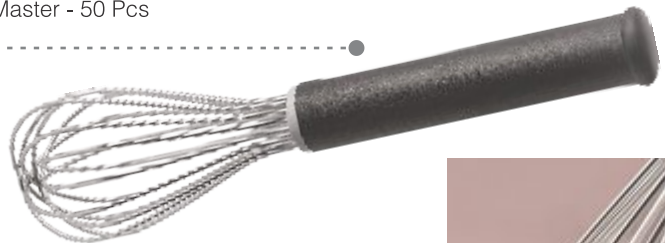

PROFESSIONAL BUTTER SPREADER

45010
MRP ₹ 180.00

Inner - 12 Pcs
Master - 96 Pcs

FLEXIBLE SLOTTED TURNER

45009
MRP ₹ 415.00

Inner - 12 Pcs
Master - 96 Pcs

MINI WHISK (Size: 7"/178mm)

12209 - MRP ₹ 180.00
Inner - 24 Pcs | Master - 96 Pcs

FRENCH WHISK St. St. HANDLE

Art No.	Name of Items	Wire Thickness	Total Length	MRP per pc.
12201	French Whisk 10"	2.3 mm	25 cm	370.00
12202	French Whisk 12"	2.3 mm	30 cm	390.00
12203	French Whisk 14"	2.3 mm	35 cm	405.00
12204	French Whisk 16"	2.3 mm	40 cm	435.00
12205	French Whisk 18"	2.3 mm	45 cm	455.00
12206	French Whisk 20"	2.3 mm	50 cm	480.00
12207	French Whisk 22"	2.3 mm	55 cm	500.00
12208	French Whisk 24"	2.3 mm	60 cm	520.00

Master - 50 Pcs

NYLON PLASTIC HANDLE WHISK

Art No.	Name of Items	Wire Thickness	Total Length	MRP per pc.
12301	Nylon Plastic Handle Whisk 10"	2.0 mm	25 cm	300.00
12302	Nylon Plastic Handle Whisk 12"	2.0 mm	30 cm	325.00
12303	Nylon Plastic Handle Whisk 14"	2.0 mm	35 cm	350.00
12304	Nylon Plastic Handle Whisk 16"	2.0 mm	40 cm	365.00
12305	Nylon Plastic Handle Whisk 18"	2.0 mm	45 cm	395.00
12306	Nylon Plastic Handle Whisk 20"	2.0 mm	50 cm	415.00
12307	Nylon Plastic Handle Whisk 22"	2.0 mm	55 cm	445.00
12308	Nylon Plastic Handle Whisk 24"	2.0 mm	60 cm	460.00

Master - 50 Pcs