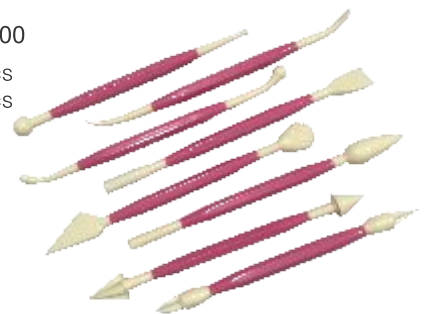

Made From Wheat Fiber + PP
40773

M.R.P. ₹ 215.00
Inner - 12 Pcs
Master - 96 Pcs

MODELLING TOOL SET

40881
M.R.P. ₹ 225.00

Inner - 24 Pcs
Master - 96 Pcs

SILICONE BAKING SET

FULL SILICONE

30406 - Flat Spatula & Brush ₹ 435.00
Flat Spatula (Total Length - 205mm)
Brush (Total Length - 210mm)