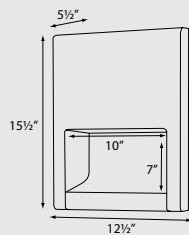

HD0945

FRONT VIEW