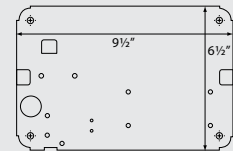

MOUNTING VIEW