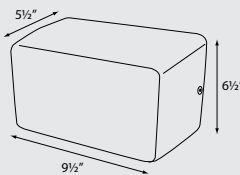

EcoSTORM® HAND DRYER

GreenSpec®
LISTED

CE

TECHNICAL SPECIFICATIONS

MATERIAL	Stainless Steel
MOTOR TYPE	3/4HP, 500W brush type, dual ball bearings
THERMAL PROTECTION	Heater thermal cut off at 221F (105C)
OPERATING AIRFLOW	17,752 LFM, Adjustable
AIR OUTPUT TEMP	131F (55C) Ambient Temp: 77F (25C)
SOUND LEVEL	63.5dB
ISOLATION	Class 1
DRIP PROOF	IPX1
WATTS	1000 W
RPM	29,000
MOUNTING	Surface or Recessed
WEIGHT	9lbs / 18lbs

MODEL #	VOLTAGE	AMPS	COLOR
HD0940-09	110/120V	10.5	Stainless
HD0941-09	220/240V	5.5	Stainless
HD0940-17	110/120V	10.5	White
HD0941-17	220/240V	5.5	White
HD0945-09	110/120V	10.5	Stainless

COLOR OPTIONS:

09 Brushed Stainless

17 White

HD0940 & HD0941

FRONT VIEW