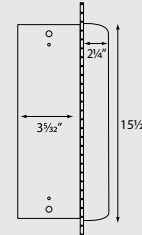

SIDE VIEW

MOUNTING VIEW

MOUNTING HEIGHTS from bottom of dryer to floor

MEN	43"
WOMEN	41"
CHILDREN (AGES 3-10)	33"
CHILDREN (AGES 11-18)	39"
DISABLED	35"

DIMENSIONS

6.5" H x 9.5" W x 5.5" D
15.5" H x 12.5" W x 5.5" D