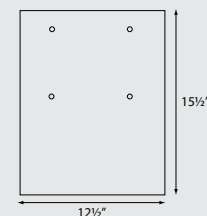

SIDE VIEW

MOUNTING VIEW

MOUNTING HEIGHTS from bottom of dryer to floor

MEN	43"
WOMEN	41"
CHILDREN (AGES 3-10)	33"
CHILDREN (AGES 11-18)	39"
DISABLED	35"

DIMENSIONS

6.5" H x 9.5" W x 5.5" D
15.5" H x 12.5" W x 5.5" D