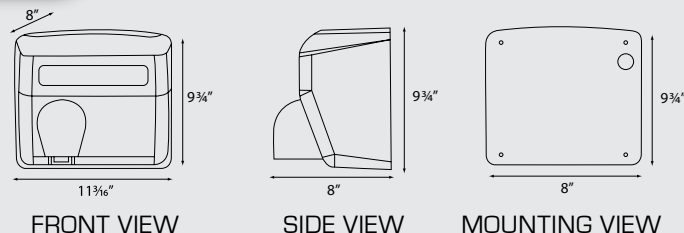

**SOUND LEVEL** 67.6 dB

**ISOLATION** Class 1

**DRIP PROOF** IPX1

**WATTS** 2400 W

**RPM** 5,500

**MOUNTING** Surface

**WEIGHT** 15.4 lbs

## DIMENSIONS

9.75" H x 11.19" W x 8" D