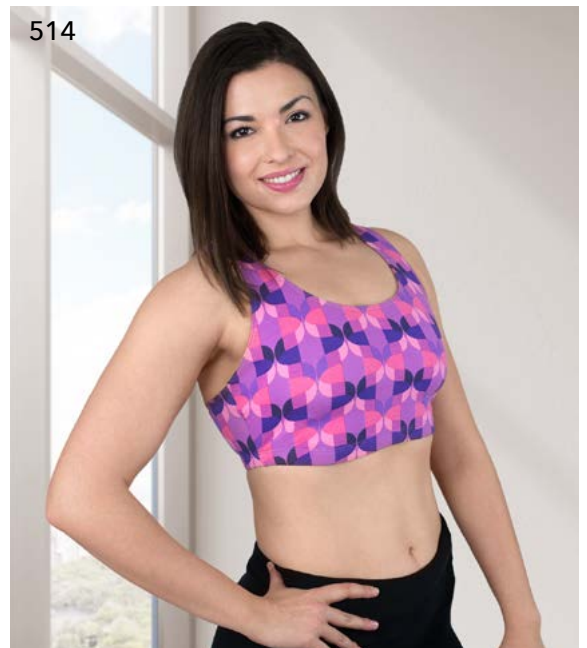

Style 5800
MSRP \$14.00
Size 5-12
Colors Black, Core Leopard, Nude, White, Dusty Lavender, Blackberry Wine*, Glowing Floral

5700 | 514

514

514

ACTIVE BRAS

THE SERENA
wirefree active bra

- Styled for the active woman from sport to casual wear
- No-slip, wide straps for maximum comfort
- Each fits a range of three cup sizes
- Soft, breathable cotton
- Scoop neck, racerback design