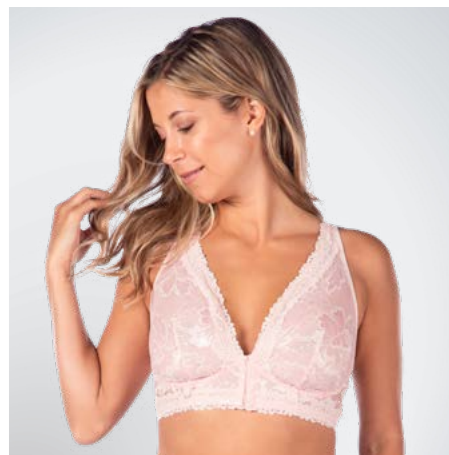

Style 5700
MSRP \$32.00
Size S-2XL
Colors Black with Spacedye

SUPER SOFT LEGGING

- Ultra-soft stretch leggings that hug and smooth curves
- Durable, opaque material with gentle tummy control
- Ankle length, breathable, moisture-wicking fabric

Style 5702
MSRP \$29.00
Size S-4XL
Colors Black, Pink Camo

THE NOLA *wirefree lace front-closure bra*

- Reinforced comfort band for superior support and smoothing
- Great for everyday wear and low impact activities
- Extra soft breathable dual-layer cups
- Soft adjustable shoulder straps
- 2 rows of hook & eye for fit

Style 5071
MSRP \$29.00
Size M-5XL
Colors Navy, Pearl Pink

THE LORETTA
wirefree lace trim bra

- Great for everyday wear
- Beautiful lace trim neckline
- Soft dual-layer cups for support
- Adjustable shoulder straps
- Extra wide support band
- Silky microfiber fabric