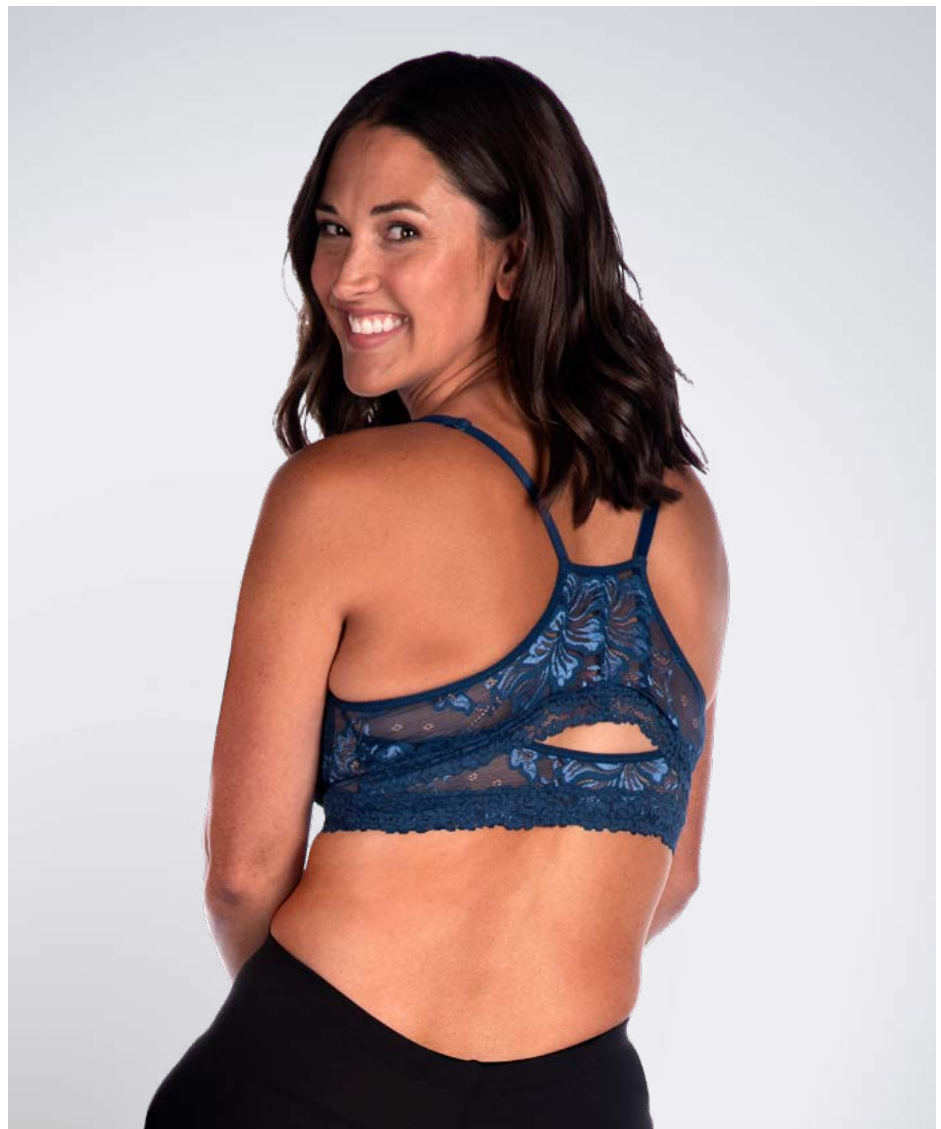

Style 5702
MSRP \$29.00
Size S-4XL
Colors Black, Pink Camo

THE NOLA *wirefree lace front-closure bra*

- Reinforced comfort band for superior support and smoothing
- Great for everyday wear and low impact activities
- Extra soft breathable dual-layer cups
- Soft adjustable shoulder straps
- 2 rows of hook & eye for fit

Style 5071
MSRP \$29.00
Size M-5XL
Colors Navy, Pearl Pink

THE LORETTA
wirefree lace trim bra

- Great for everyday wear
- Beautiful lace trim neckline
- Soft dual-layer cups for support
- Adjustable shoulder straps
- Extra wide support band
- Silky microfiber fabric