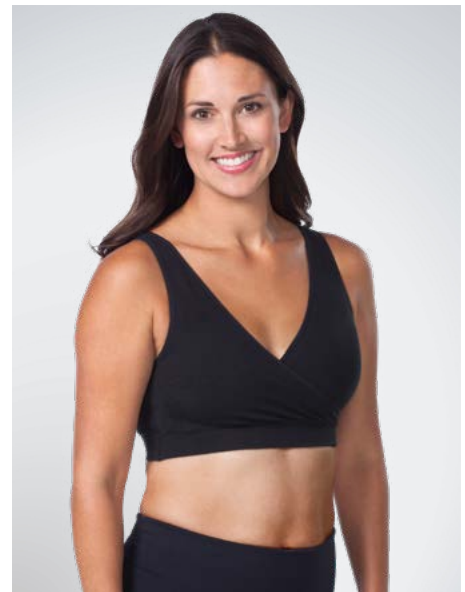

THE HARMONY
dreamy comfort
crossover bra

- Soft, breathable dual-layer cotton
- Superior all day and night comfort
- Back and side smoothing
- Seamless construction
- 3XL-4XL designed for larger cups
- Wirefree with wide comfort straps

Style 4011
MSRP $26.00
Size S-4XL
Colors Jet Black, Naturally Nude