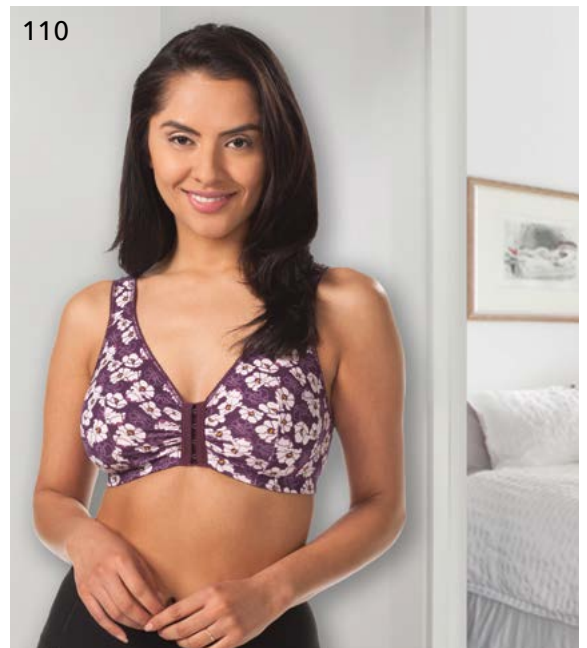

Leading
Lady®

beautiful fit for a beautiful you

INTIMATES LINEBOOK

2018-2019

5028-5800

151 | 110 | 5420

151

110

LEISURE LOUNGE BRAS

THE MERYL cotton front-closure bra

- Sleep, Leisure, Lounge
- Wirefree
- Soft, cotton-spandex blend
- Front hook and eye closure
- Lightly padded wide straps
- Scoop neck, racerback design

Style 110
MSRP \$24.00
Size 34 AB-50 FGH,
52 CDDD-FGH
Colors White, Ecru, Black, Heather
Gray, Denim Heather Blue,
Pink, Warm Taupe*, Autumn
Moon, Spring Floral, Geo
Aqua, Blue Rose*

*Winter '18-19

THE MARLENE
front-closure
zigzag bra