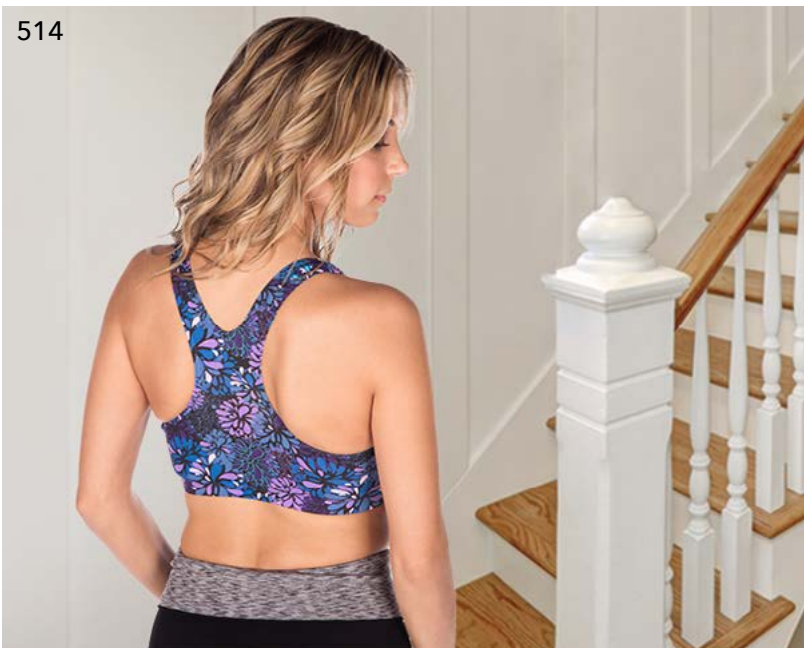

Style 5810
MSRP \$15.00
Size 5-12
Colors Black, Grey Leopard, Warm Taupe, White

COMFORT FRESH
COOLING PANTIES

- Soft, silky material and an ideal fit for ultimate comfort
- Designed with innovative cooling and ultra fresh technology
- Gently hug your curves for a gorgeous, feminine look
- Sexy full coverage brief style

Style 5800
MSRP \$14.00
Size 5-12
Colors Black, Core Leopard, Nude, White, Dusty Lavender, Blackberry Wine*, Glowing Floral

5700 | 514

514

514

ACTIVE BRAS

THE SERENA
wirefree active bra

- Styled for the active woman from sport to casual wear
- No-slip, wide straps for maximum comfort
- Each fits a range of three cup sizes
- Soft, breathable cotton
- Scoop neck, racerback design