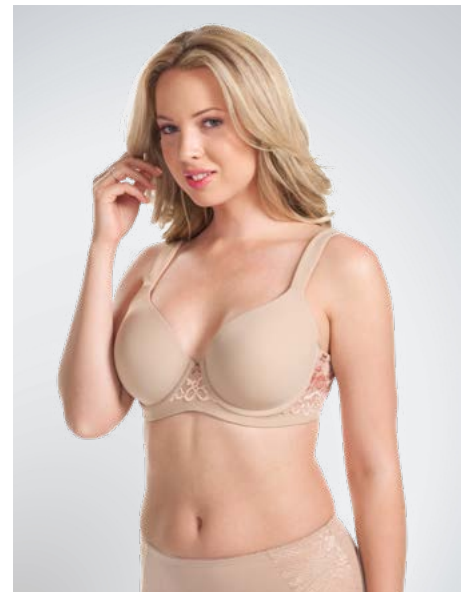

Style 5211
 MSRP \$42.00
 Size 36-54 A -G
 Colors Black, White, Warm Taupe, Grey Leopard, Chocolate Leo

THE BRIGITTE LACE
underwire t-shirt bra

- Shaping and firm bust support for full figure bra sizes
- Fabulous shape and lift, eliminate back, side, and underarm bulge for a smooth silhouette.
- Underwire seamless cups with lace overlay power mesh wings

Style 5214
 MSRP \$38.00
 Size 32-34 D-G, 36-54 A-G
 Colors Black, White, Warm Taupe, Storm Front Gray

THE BRIGITTE LACE
wirefree t-shirt bra

- Shaping and firm bust support for full figure bra sizes
- Fabulous shape and lift, eliminate back, side, and underarm bulge for a smooth silhouette.
- Wirefree seamless cups with lace overlay power mesh wings