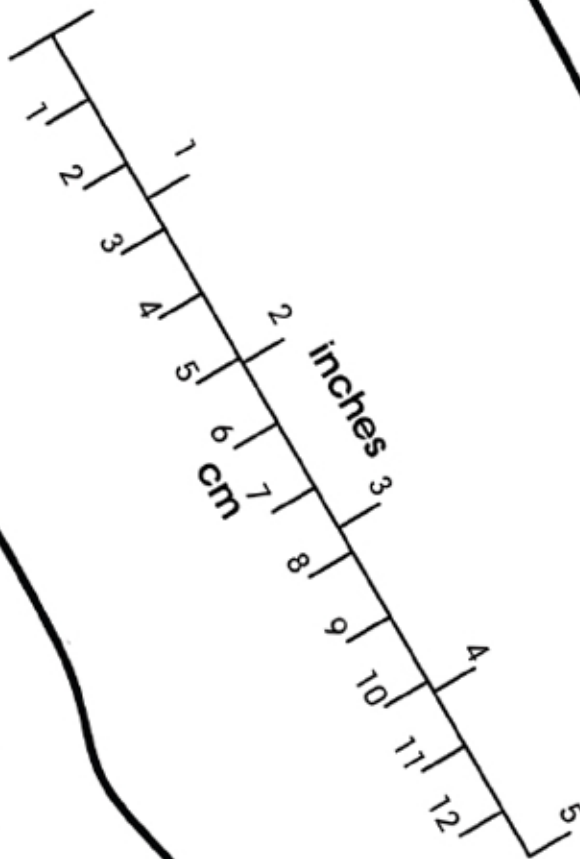

Z-Trail - Naboso

**XERO**SHOES<sup>®</sup>  
Live Life Feet First!

Z-Trail / Naboso  
**Women's EU 41.5**  
length - up to  
274 mm / 10 3/4 inches

**1.** Print this page at ACTUAL SIZE (100% scale).

Compare the scale marker on this page with a ruler.

If the scale isn't correct, your Xero Shoes will not fit correctly, so adjust accordingly.

**2.** Position your bare foot on this page inside the outline.

If your foot extends past the border, try a larger size.

If there is more than 1/4" (6mm) of space past your heel and the front of your toes, try a smaller size.

If this is too narrow, try a "men's" size.

For more information about measuring and sizing, visit: [www.XeroShoes.eu/fit](http://www.XeroShoes.eu/fit)