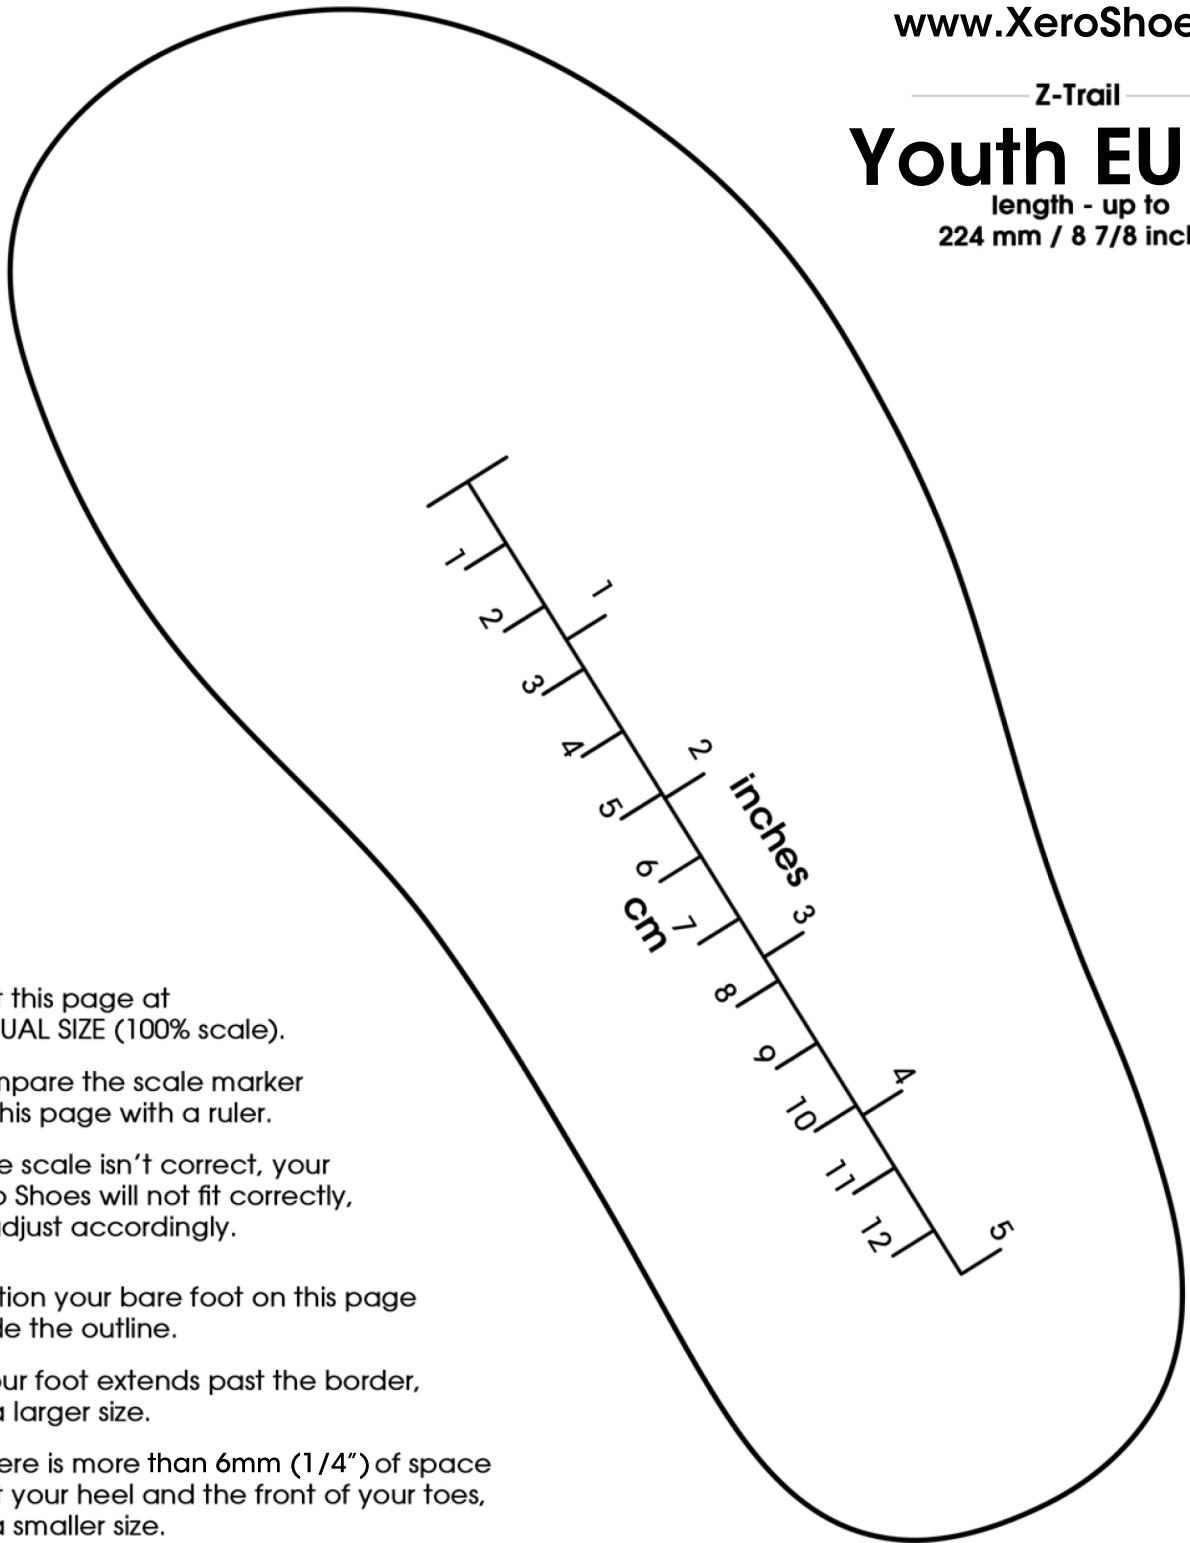

**XERO** SHOES<sup>®</sup>

Live Life Feet First!

[www.XeroShoes.eu](http://www.XeroShoes.eu)

Z-Trail

**Youth EU 36**

length - up to  
224 mm / 8 7/8 inches

1. Print this page at ACTUAL SIZE (100% scale).

Compare the scale marker on this page with a ruler.

If the scale isn't correct, your Xero Shoes will not fit correctly, so adjust accordingly.

2. Position your bare foot on this page inside the outline.

If your foot extends past the border, try a larger size.

If there is more than 6mm (1/4") of space past your heel and the front of your toes, try a smaller size.

For more information about measuring and sizing, visit: [www.XeroShoes.eu/fit](http://www.XeroShoes.eu/fit)