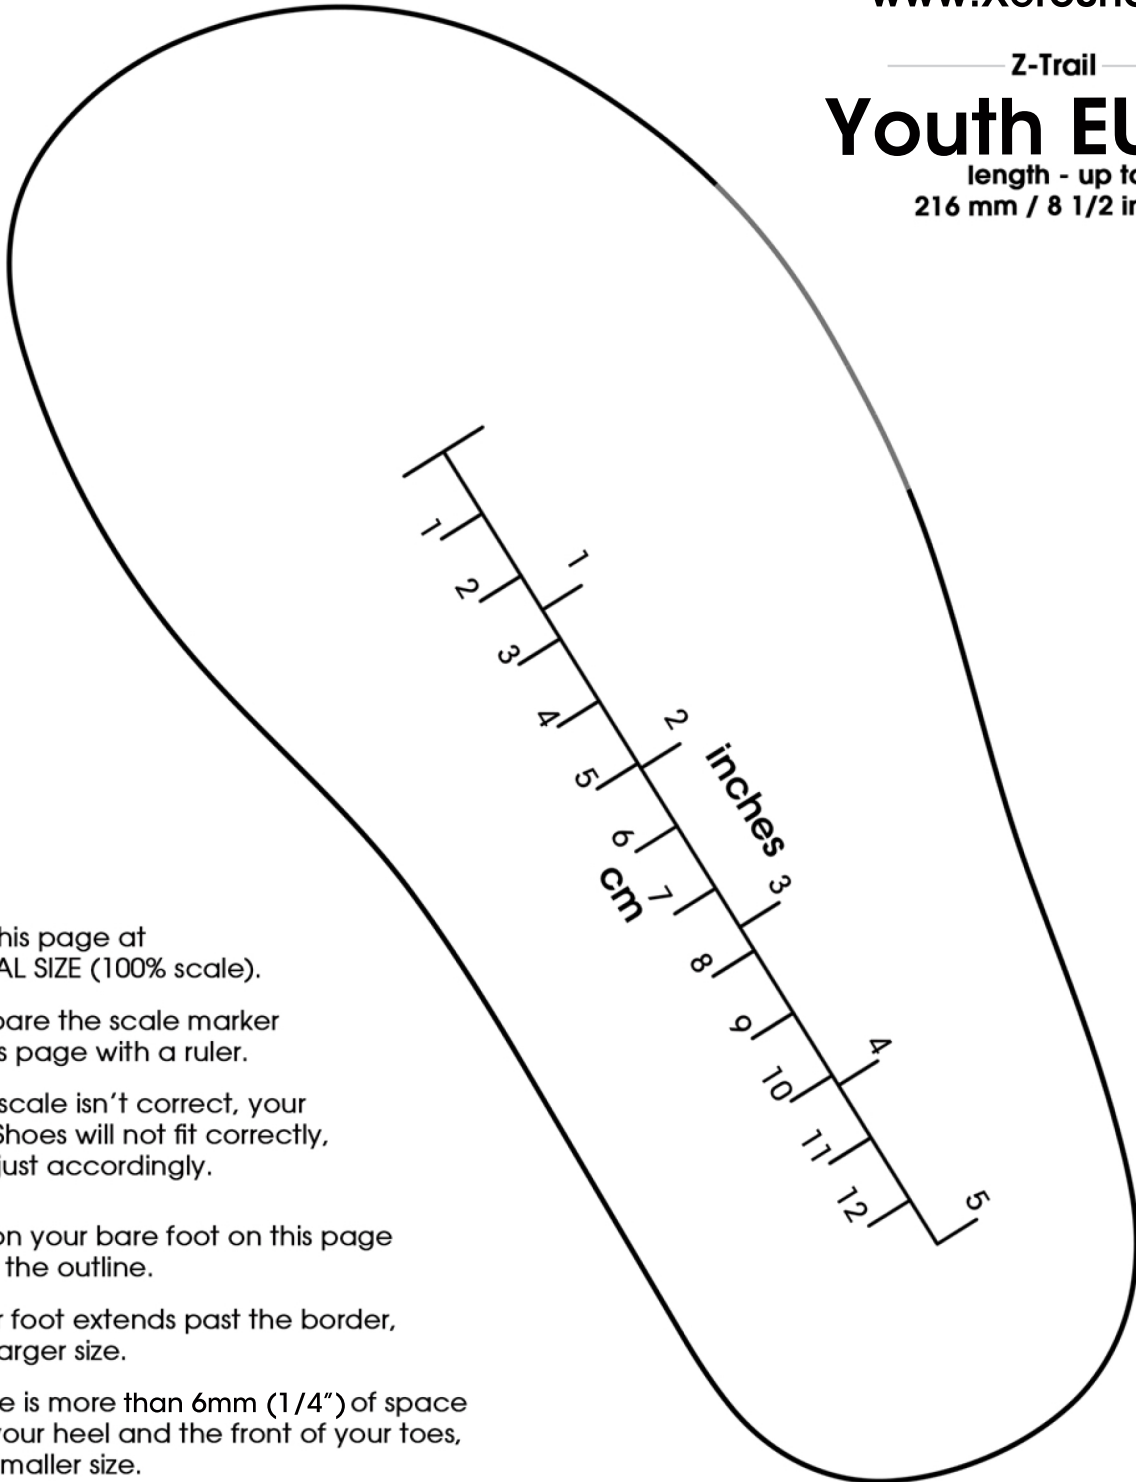

XEROSHOES®

Live Life Feet First!

www.XeroShoes.eu

Z-Trail

Youth EU 34

length - up to
216 mm / 8 1/2 inches

1. Print this page at ACTUAL SIZE (100% scale).

Compare the scale marker on this page with a ruler.

If the scale isn't correct, your Xero Shoes will not fit correctly, so adjust accordingly.

2. Position your bare foot on this page inside the outline.

If your foot extends past the border, try a larger size.

If there is more than 6mm (1/4") of space past your heel and the front of your toes, try a smaller size.

For more information about measuring and sizing, visit: www.XeroShoes.eu/fit

Questions? Need help? Email us at support@xeroshoes.eu