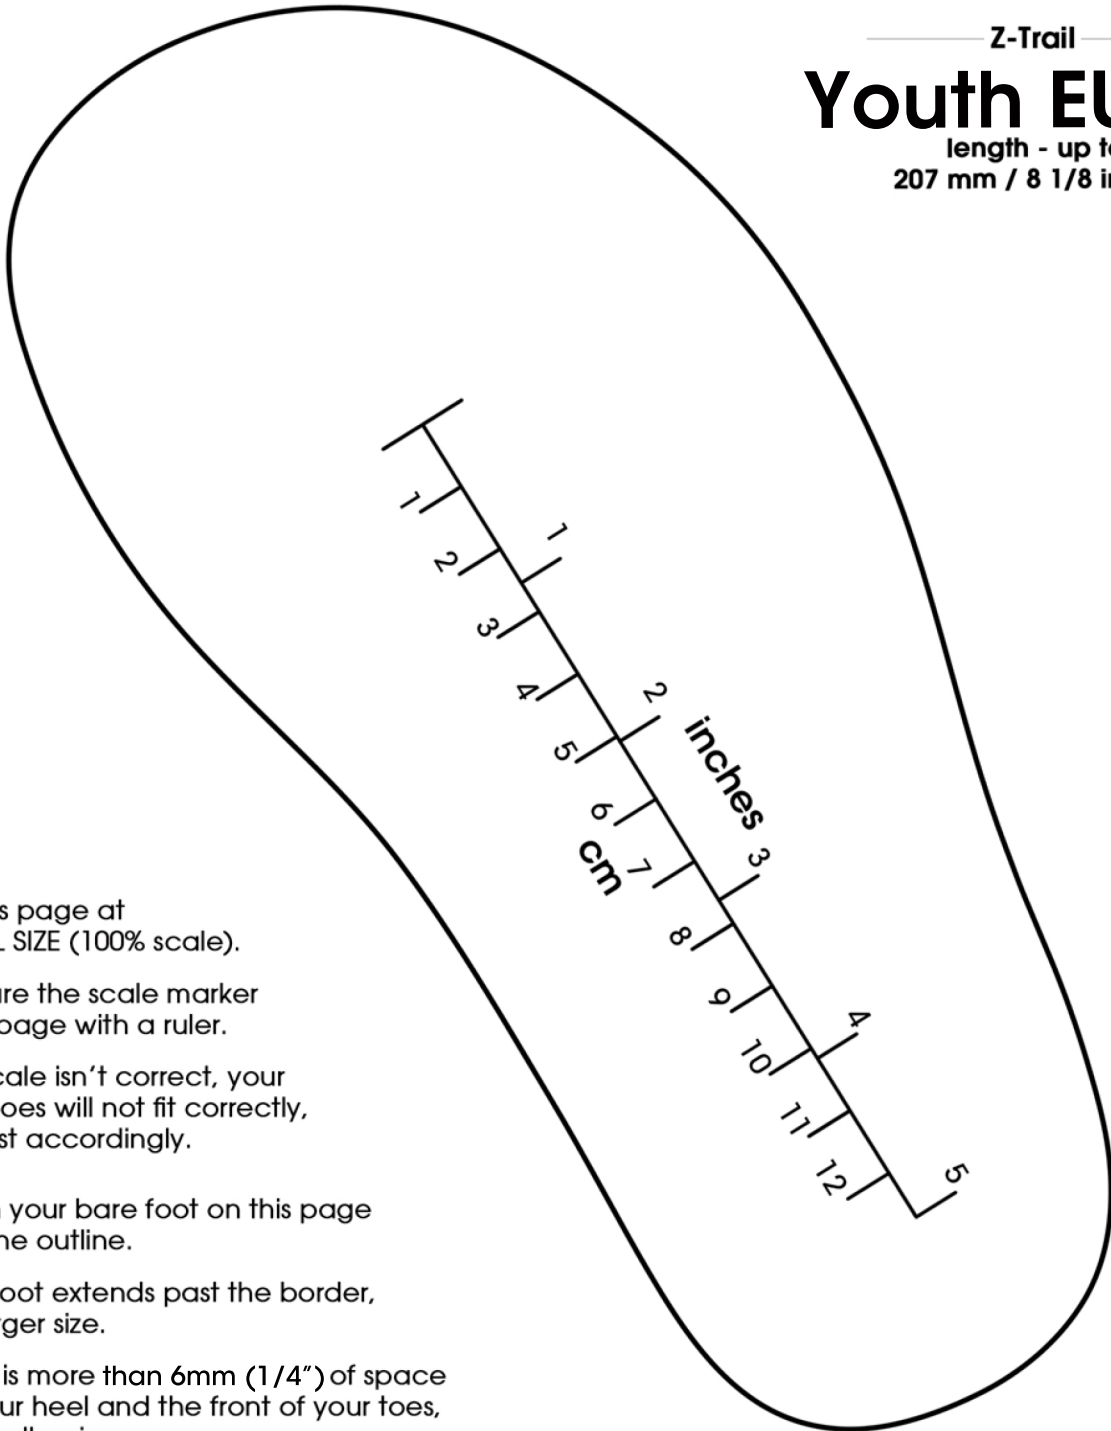

XEROSHOES®

Live Life Feet First!

www.XeroShoes.eu

Z-Trail

Youth EU 33

length - up to
207 mm / 8 1/8 inches

1. Print this page at ACTUAL SIZE (100% scale).

Compare the scale marker on this page with a ruler.

If the scale isn't correct, your Xero Shoes will not fit correctly, so adjust accordingly.

2. Position your bare foot on this page inside the outline.

If your foot extends past the border, try a larger size.

If there is more than 6mm (1/4") of space past your heel and the front of your toes, try a smaller size.

For more information about measuring and sizing, visit: www.XeroShoes.eu/fit

Questions? Need help? Email us at support@xeroshoes.eu