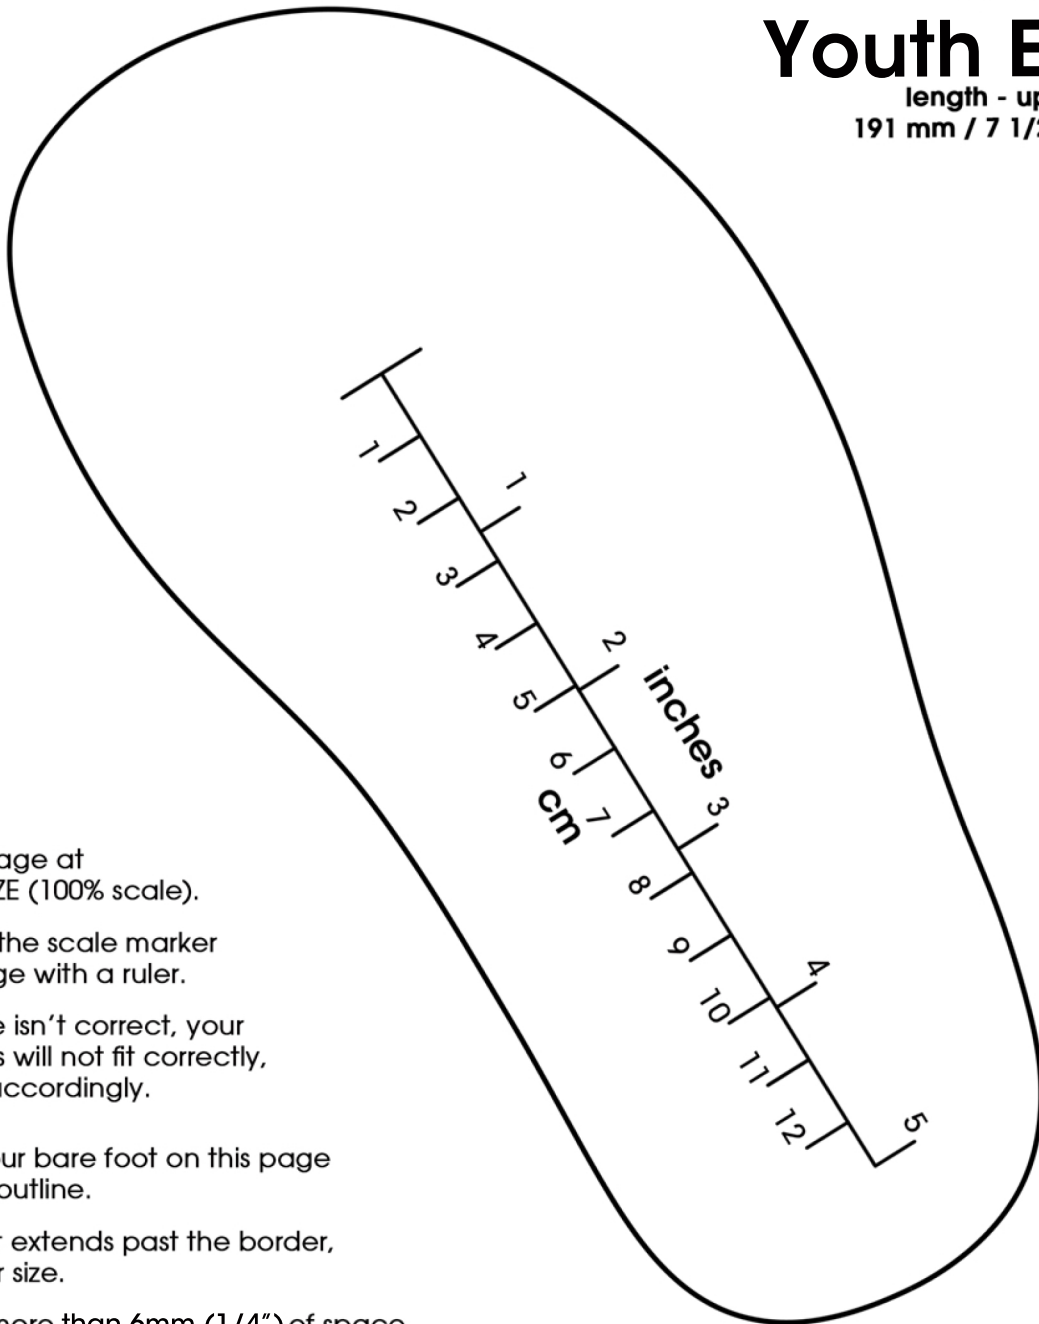

Z-Trail

Youth EU 31

length - up to
191 mm / 7 1/2 inches

1. Print this page at ACTUAL SIZE (100% scale).

Compare the scale marker on this page with a ruler.

If the scale isn't correct, your Xero Shoes will not fit correctly, so adjust accordingly.

2. Position your bare foot on this page inside the outline.

If your foot extends past the border, try a larger size.

If there is more than 6mm (1/4") of space past your heel and the front of your toes, try a smaller size.