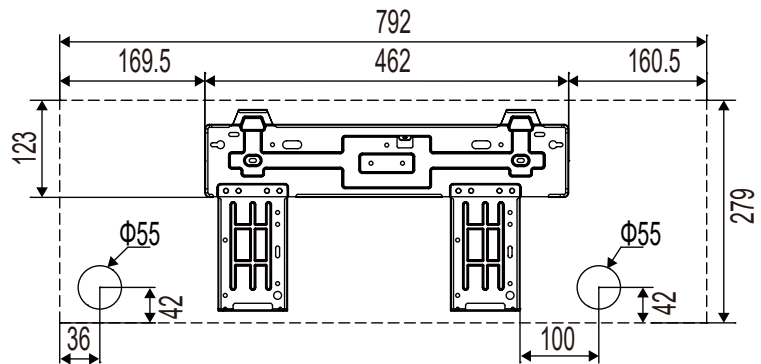

Multi-split : SMVH09B-2A2A3NG (9000 Btu)