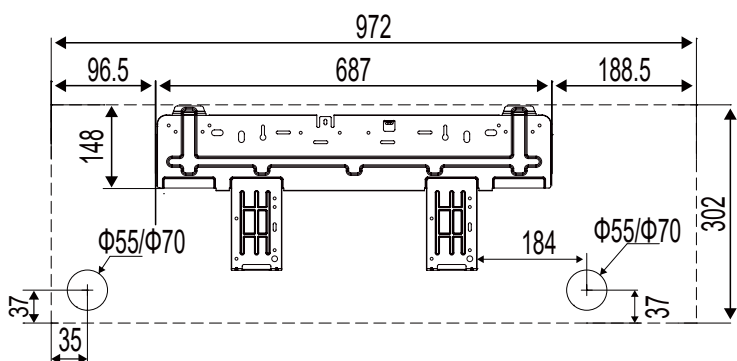

Mono-split : SMVH18B-4A2A3NG (18000 Btu)