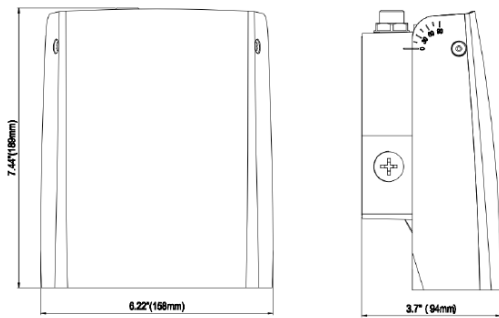

WALLMAX™ THIN CUT OFF WP-AD SERIES

DIMENSIONS: 15W, 20W & 29W:

PRODUCT DESCRIPTION:

WallMax Thin Cut Off Wall Packs are a full Cutoff wall fixture which includes a photocell with removable cap. Further enhancing the versatility, they are also CCT selectable between 3000K, 4000K and 5000K. These durable, energy-saving fixtures are perfect for lighting outdoor walkways, landscapes and parking areas.