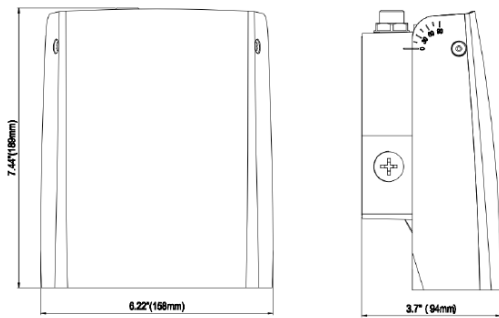

WALLMAX™ THIN CUT OFF
WP-AD SERIES

DIMENSIONS: 15W, 20W & 29W:

PRODUCT DESCRIPTION:

WallMax Thin Cut Off Wall Packs are a full Cutoff wall fixture which includes a photocell with removable cap. Further enhancing the versatility, they are also CCT selectable between 3000K, 4000K and 5000K. These durable, energy-saving fixtures are perfect for lighting outdoor walkways, landscapes and parking areas.