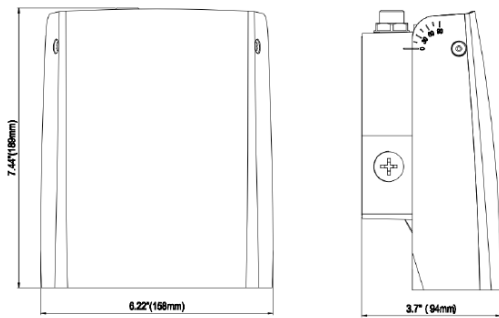

## WALLMAX™ THIN CUT OFF WP-AD SERIES

**DIMENSIONS: 15W, 20W & 29W:**

### PRODUCT DESCRIPTION:

WallMax Thin Cut Off Wall Packs are a full Cutoff wall fixture which includes a photocell with removable cap. Further enhancing the versatility, they are also CCT selectable between 3000K, 4000K and 5000K. These durable, energy-saving fixtures are perfect for lighting outdoor walkways, landscapes and parking areas.