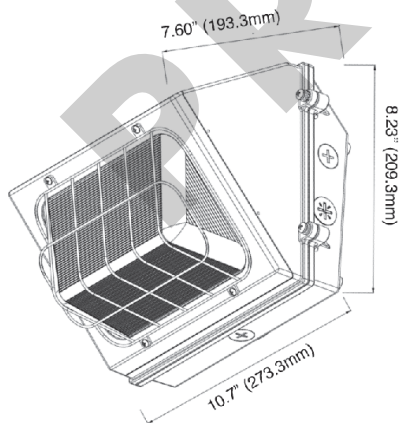

Specifications

Specifications	WCOP28	WCOP40	WCOP60
Wattage (W)	29	40	60
Output (lm)	min 3,500	min 4,800	min 7,200
Efficacy (lm/W)	min 120	min 120	min 120
CCT	3000K, 4000K or 5000K		
CRI	>80		
Dimming	0-10V		
Power Factor	>0.90		
Input Voltage	120-277V		
Housing	Die Cast Aluminum with polyester powder coat paint finish		
Lens	Borosilicate Glass		
Listings	DLC Premium, cULus, FCC		
Environment	Wet locations and IP65		
Warranty	5-year standard warranty*		

Dimensions

Side View

Top View

Wire Guard

Visor

Visor + Wire Guard