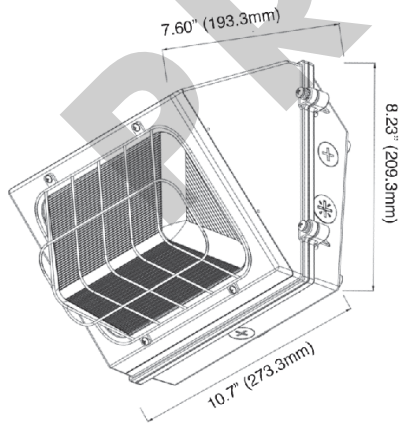

### Specifications

Specifications	WCOP28	WCOP40	WCOP60
Wattage (W)	29	40	60
Output (lm)	min 3,500	min 4,800	min 7,200
Efficacy (lm/W)	min 120	min 120	min 120
CCT	3000K, 4000K or 5000K		
CRI	>80		
Dimming	0-10V		
Power Factor	>0.90		
Input Voltage	120-277V		
Housing	Die Cast Aluminum with polyester powder coat paint finish		
Lens	Borosilicate Glass		
Listings	DLC Premium, cULus, FCC		
Environment	Wet locations and IP65		
Warranty	5-year standard warranty*		

### Dimensions

Side View

Top View

Wire Guard

Visor

Visor + Wire Guard