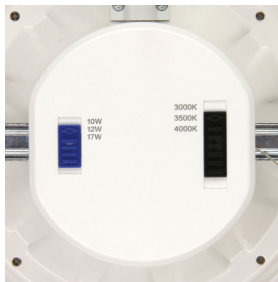

PROJECT NAME: _____ CAT. #: _____
NOTES: _____ FIXTURE SCHEDULE: _____

Commercial Downlight UNIVERSAL RCF SERIES WATTAGE AND COLOR SELECTABLE

Description:

The Universal Commercial Downlight is an economical, all-in-one solution for adding recessed downlighting to hospitality, retail, office and other commercial lighting applications. It is both wattage and CCT selectable, allowing for easy, on-the-job customization. The downlight is designed with an integral whip which connects directly to a junction box (existing or independently mounted) and an integral driver that eliminates the need for a traditional recessed housing, saving installers time and money. Easy to install in new construction, remodel and retrofit projects, the downlight has a slim body that fits into shallow ceilings. Its white baffle trim blends seamlessly into interiors and reduces glare for soft, eye-pleasing illumination.

Features:

- ETL listed as a fixture and a retrofit
- Field installable Emergency Battery back up kit available (includes a test switch and the charge indicator kit, no cover)
- Mounts directly into ceiling, no housing required
- Comes standard with 24" power whip
- IC Rated (4", 6", 8")

Dimming:

- 120-347V option available with 0-10V dimming (10%)

Construction:

- Die Cast Aluminum housing
- Plastic lens

Listings:

- cETLus for damp locations, Indoor
- ENERGY STAR certified

CCT & WATTAGE SELECTABLE

Ordering Information

FAMILY	SIZE	WATTAGE	CCT	VOLTAGE	TRIM
RCF= Recessed Commercial Fixture	4= 4"	12= 12W	CS= Color Selectable (3000K/3500K/4000K)	D= 120-347V, 0-10V dimming	W= White
	6= 6"	10W= 10/12/17W			
	8= 8"	14W= 14/17/20W			
	10= 9.5"	30W= 30/35/40W			

Order Code

ORDER CODE	MODEL NUMBER	ENERGY STAR ID #
104776	RCF412CSDW	2367879
104777	RCF610WCSDW	2367890
104778	RCF814WCSDW	2367892
104779	RCF1030WCSDW	2367893

Dimming Compatibility

DIMMER MODELS	
Leviton	IP710
Lutron	DIVA DVTV, NOVA NTSTV-DV, DIVA DVSCCTV

5-year standard warranty (further details available at www.maxlite.com/warranties) Product may be eligible for a warranty extension to 10 years, for an additional fee. Contact MaxLite for details.