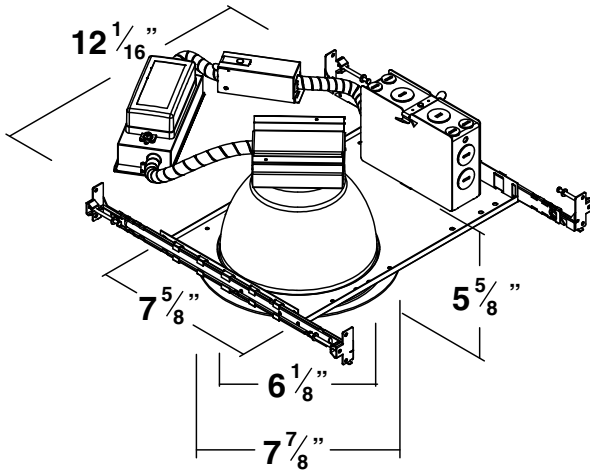

LED 6" COMMERCIAL RECESSED DOWNLIGHT FIXTURE

RCF Series

PRODUCT DESCRIPTION:

MaxLite's NON-IC commercial recessed downlight fixtures are an economical LED lighting solution for new construction applications including offices, healthcare facilities, educational institutions and other buildings that want to reduce maintenance and energy consumption without sacrificing quality of light.

FEATURES:

- Unique optic allows high lumen transmission while concealing the LED light source resulting in efficient, inviting light and minimizing LED glare
- Junction box listed for through branch circuit wiring (Max. 8 no.12AWG 90C conductors, 4 in and 4 out)
- Suitable for damp location use
- Dimmable down to 5% (120v only)
- Five year warranty

ELECTRICAL:

- Universal voltage, driver can be supplied with 120V-277V
- LED array will provide minimum 50,000 hour L70 lifetime

MODEL SELECTION (Full list of order codes on pg. 2)		Typical order example: RCF63430W			
RCF	6			W	
FAMILY	SIZE	WATTAGE (NOMINAL)	CCT	TRIM COLOR	OPTION
RCF= Recessed Commercial Frame	6= 6" Nominal diameter reflector	15= 15W 23= 23W 30= 30W	30= 3000K 40= 4000K	W= White	(OMIT)= None EM= Battery Backup

ACCESSORIES			
ORDER CODE	MODEL NUMBER	DESCRIPTION	ACCESSORIES IMAGE
74087	RR6-BNRING	6" Brushed Nickel Trim Ring	

NOTES:

1. In the event of a power failure, the battery backup units switch to emergency mode (500 lumen output) and operates the fixture for a minimum of 90 minutes