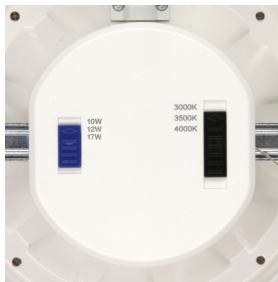

PROJECT NAME: _____ CAT. #: _____
NOTES: _____ FIXTURE SCHEDULE: _____

Commercial Downlight UNIVERSAL RCF SERIES WATTAGE AND COLOR SELECTABLE

Description:

The Universal Commercial Downlight is an economical, all-in-one solution for adding recessed downlighting to hospitality, retail, office and other commercial lighting applications. It is both wattage and CCT selectable, allowing for easy, on-the-job customization. The downlight is designed with an integral whip which connects directly to a junction box (existing or independently mounted) and an integral driver that eliminates the need for a traditional recessed housing, saving installers time and money. Easy to install in new construction, remodel and retrofit projects, the downlight has a slim body that fits into shallow ceilings. Its white baffle trim blends seamlessly into interiors and reduces glare for soft, eye-pleasing illumination.

Features:

- ETL listed as a fixture and a retrofit
- Field installable Emergency Battery back up kit available (includes a test switch and the charge indicator kit, no cover)
- Mounts directly into ceiling, no housing required
- Comes standard with 24" power whip
- IC Rated (4", 6", 8")

Dimming:

- 120-347V option available with 0-10V dimming (10%)

Construction:

- Die Cast Aluminum housing
- Plastic lens

Listings:

- cETLus for damp locations, Indoor
- ENERGY STAR certified

CCT & WATTAGE SELECTABLE

Ordering Information

FAMILY	SIZE	WATTAGE	CCT	VOLTAGE	TRIM
RCF= Recessed Commercial Fixture	4= 4"	12= 12W	CS= Color Selectable (3000K/3500K/4000K)	D= 120-347V, 0-10V dimming	W= White
	6= 6"	10W= 10/12/17W			
	8= 8"	14W= 14/17/20W			
	10= 9.5"	30W= 30/35/40W			

Order Code

ORDER CODE	MODEL NUMBER	ENERGY STAR ID #
104776	RCF412CSDW	2367879
104777	RCF610WCSDW	2367890
104778	RCF814WCSDW	2367892
104779	RCF1030WCSDW	2367893

Dimming Compatibility

DIMMER MODELS	
Leviton	IP710
Lutron	DIVA DVTV, NOVA NTSTV-DV, DIVA DVSCVT

5-year standard warranty (further details available at www.maxlite.com/warranties) Product may be eligible for a warranty extension to 10 years, for an additional fee. Contact MaxLite for details.