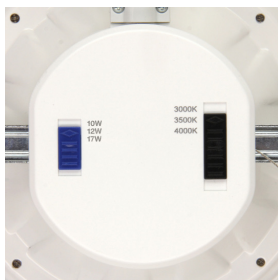

8"

9.5"

CCT & WATTAGE SELECTABLE

Ordering Information

FAMILY	SIZE	WATTAGE	CCT	VOLTAGE	TRIM
RCF= Recessed Commercial Fixture	4= 4"	12= 12W	CS= Color Selectable (3000K/3500K/4000K)	D= 120-347V, 0-10V dimming	W= White
	6= 6"	10W= 10/12/17W			
	8= 8"	14W= 14/17/20W			
	10= 9.5"	30W= 30/35/40W			