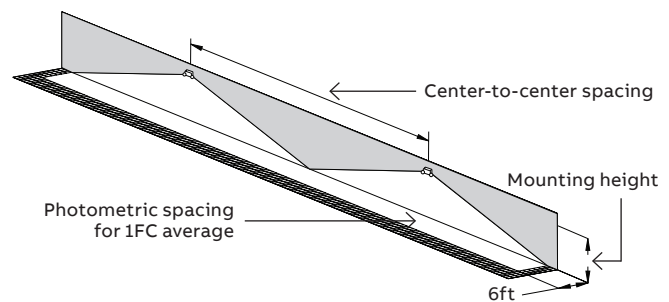

- Unit has a five-year warranty
- Detailed warranty terms located on page 202 or online at:
www.emergi-lite.com/usa/files/EL_Warranty.pdf

Photometric performance

Lamp	Spacing center-to-center (feet)	
	7' mounting height	15' mounting height
LA	39'	34'
LB	74'	57'
LG	49'	39'
LI	68'	54'
LJ	89'	80'