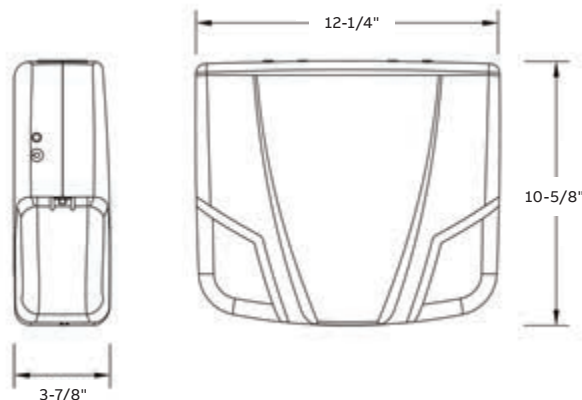

- Unit has a five-year warranty
- Detailed warranty terms located on page 202 or online at:
www.emergi-lite.com/usa/files/EL_Warranty.pdf

Photometric performance

Lamp	Spacing center-to-center (feet)	
	7' mounting height	15' mounting height
LA	39'	34'
LB	74'	57'
LG	49'	39'
LI	68'	54'
LJ	89'	80'

Housing color

White

Black

Dimensions

Dimensions are approximate and subject to change.

Wire guards

Catalog number	Mounting
WG1-E	Wall mount
WG5-E	Ceiling mount

Power consumption and unit rating