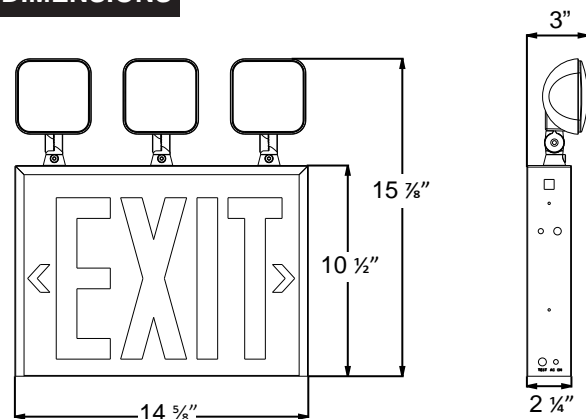

MOUNTING

- Knockouts on the back for wall mount.
- Mounting hardware provided for ceiling (2-head model) or end mount.
- Knockouts provided for conduit feed applications.

HOUSING

- Durable, powder-coated 20-gauge steel construction in white or black finish.
- Injection-molded, engineering grade, high-impact, thermoplastic heads.
- Field removable steel knockout chevron directional indicators on exit face.

DIMENSIONS

ELECTRICAL INFORMATION

MODEL NUMBER	INPUT WATTS (W)		INPUT AMPS (A)		BATTERY	REMOTE CAPACITY
	120V	277V	120V	277V		
NYC-C-SQ	5.2	6.2	0.06	0.04	9.6V	1.5W-3W

ORDERING INFORMATION

NOTES:
¹ Using 1.5W LED remote heads.