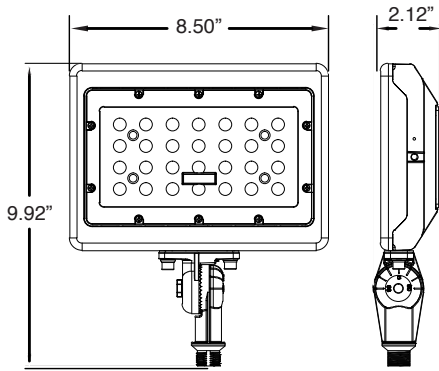

**PHOTOMETRIC LAYOUTS\***

\*Units in FC

**15W**  
10' Mounting Height  
45° tilt

**29W**  
15' Mounting Height  
45° tilt

**50W**  
20' Mounting Height  
45° tilt

**70W**  
25' Mounting Height  
45° tilt

**90W**  
30' Mounting Height  
45° tilt

**PRODUCT DIMENSIONS:**

15W with 1/2" Threaded Knuckle

29W with 1/2" Threaded Knuckle

29W with Yoke Mount

50W with 1/2" Threaded Knuckle

50W with Yoke Mount

70W/90 with 1/2" Threaded Knuckle

70W/90 with Slipfitter Knuckle