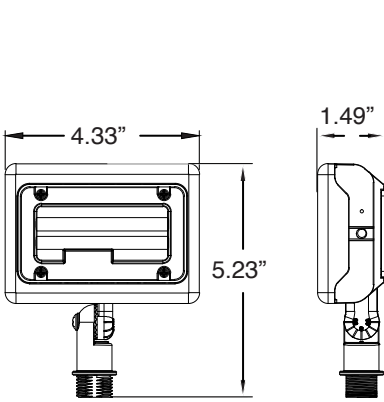

SPECIFICATIONS	MSF15	MSF29	MSF50	MSF70/90
SPECIFICATION	DETAILS			
Power Consumption (W)	14.5	29.8	49.5	70.5/90
Lumens Delivered (lm)	1,590-1,635	3,400-3,430	5,800 - 6,270	8,480-9,980/11,320-13,180
Efficacy (lm/W)	110-114	114-116	116-120	120.5-141/125-147
CRI	≥83	≥84	≥83	≥82
Color Temperature (K)	3000K, 4000K, 5000K			CCT Selectable 3000K, 4000K, 5000K
Distribution / Beam Angle	Wide/7x7/109°	Wide/7x7/109°	Wide/7x7/109°, Narrow/4x4/30°	Wide/7x7/115.5°
Voltage	120-277V			
Housing	Die Cast Aluminum with corrosion resistant powder coat paint			
Mounting	1/2" Threaded Knuckle - all, Yoke - 29W+, Slipfitter - all (15-50W use tenon reducer accessory)			
Lens	UV stabilized PC			
Operating Temperature	15/29/50W= -20°C - 40°C 70/90W= -40°C - 40°C			
Weight	1.5lbs	3.0lbs	4.5lbs	11lbs
Listings	cULus, FCC, ANSI 1.5G Vibration			
DesignLight Consortium	DLC Standard (except 50W Narrow)			DLC Premium
Environment	Wet locations, Outdoor, IP65			
Warranty	5 Years			

**PHOTOMETRIC LAYOUTS\***

\*Units in FC

**15W**  
10' Mounting Height  
45° tilt

**29W**  
15' Mounting Height  
45° tilt

**50W**  
20' Mounting Height  
45° tilt

**70W**  
25' Mounting Height  
45° tilt

**90W**  
30' Mounting Height  
45° tilt

**PRODUCT DIMENSIONS:**

15W with 1/2" Threaded Knuckle

29W with 1/2" Threaded Knuckle

29W with Yoke Mount

50W with 1/2" Threaded Knuckle

50W with Yoke Mount

70W/90 with 1/2" Threaded Knuckle

70W/90 with Slipfitter Knuckle