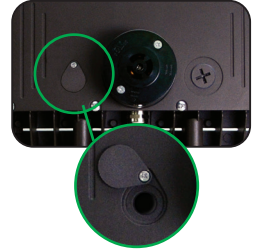

## SLIM FLOODS

15W with  
1/2" Threaded  
Knuckle

29W with  
1/2" Threaded  
Knuckle

50W with  
Yoke Mount

70/90W with Yoke  
& RPC  
(CCT Selectable fixture)

70/90W with Slipfitter  
Knuckle & RPC  
(CCT Selectable fixture)

### PRODUCT DESCRIPTION:

The MaxLite Slim Flood Light family delivers high performance in a small and price-effective package. All versions are available for a variety of mounting applications - 1/2" threaded knuckle, yoke and slipfitter. Higher wattages are CCT selectable, allowing customers to choose from 3000K, 4000K or 5000K. A 3-pin NEMA twist lock photocell receptacle with shorting cap is included as standard.