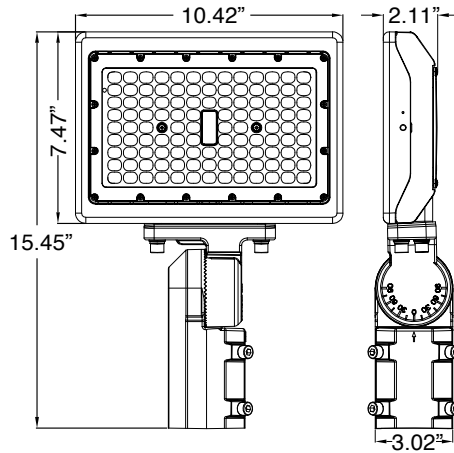

SPECIFICATIONS	MSF15	MSF29	MSF50	MSF70/90
SPECIFICATION	DETAILS			
Power Consumption (W)	14.5	29.8	49.5	70.5/90
Lumens Delivered (lm)	1,590-1,635	3,400-3,430	5,800 - 6,270	8,480-9,980/11,320-13,180
Efficacy (lm/W)	110-114	114-116	116-120	120.5-141/125-147
CRI	≥83	≥84	≥83	≥82
Color Temperature (K)	3000K, 4000K, 5000K			CCT Selectable 3000K, 4000K, 5000K
Distribution / Beam Angle	Wide/7x7/109°	Wide/7x7/109°	Wide/7x7/109°, Narrow/4x4/30°	Wide/7x7/115.5°
Voltage	120-277V			
Housing	Die Cast Aluminum with corrosion resistant powder coat paint			
Mounting	1/2" Threaded Knuckle - all, Yoke - 29W+, Slipfitter - all (15-50W use tenon reducer accessory)			
Lens	UV stabilized PC			
Operating Temperature	15/29/50W= -20°C - 40°C 70/90W= -40°C - 40°C			
Weight	1.5lbs	3.0lbs	4.5lbs	11lbs
Listings	cULus, FCC, ANSI 1.5G Vibration			
DesignLight Consortium	DLC Standard (except 50W Narrow)			DLC Premium
Environment	Wet locations, Outdoor, IP65			
Warranty	5 Years			

**PHOTOMETRIC LAYOUTS\***

\*Units in FC

**15W**  
10' Mounting Height  
45° tilt

**29W**  
15' Mounting Height  
45° tilt

**50W**  
20' Mounting Height  
45° tilt

**70W**  
25' Mounting Height  
45° tilt

**90W**  
30' Mounting Height  
45° tilt

**PRODUCT DIMENSIONS:**

15W with 1/2" Threaded Knuckle

29W with 1/2" Threaded Knuckle

29W with Yoke Mount

50W with 1/2" Threaded Knuckle

50W with Yoke Mount

70W/90 with 1/2" Threaded Knuckle

70W/90 with Slipfitter Knuckle