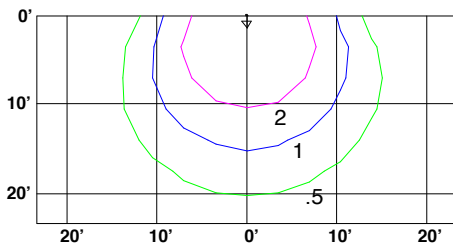

SPECIFICATIONS	MSF15	MSF29	MSF50	MSF70/90
SPECIFICATION	DETAILS			
Power Consumption (W)	14.5	29.8	49.5	70.5/90
Lumens Delivered (lm)	1,590-1,635	3,400-3,430	5,800 - 6,270	8,480-9,980/11,320-13,180
Efficacy (lm/W)	110-114	114-116	116-120	120.5-141/125-147
CRI	≥83	≥84	≥83	≥82
Color Temperature (K)	3000K, 4000K, 5000K			CCT Selectable 3000K, 4000K, 5000K
Distribution / Beam Angle	Wide/7x7/109°	Wide/7x7/109°	Wide/7x7/109°, Narrow/4x4/30°	Wide/7x7/115.5°
Voltage	120-277V			
Housing	Die Cast Aluminum with corrosion resistant powder coat paint			
Mounting	1/2" Threaded Knuckle - all, Yoke - 29W+, Slipfitter - all (15-50W use tenon reducer accessory)			
Lens	UV stabilized PC			
Operating Temperature	15/29/50W= -20°C - 40°C 70/90W= -40°C - 40°C			
Weight	1.5lbs	3.0lbs	4.5lbs	11lbs
Listings	cULus, FCC, ANSI 1.5G Vibration			
DesignLight Consortium	DLC Standard (except 50W Narrow)			DLC Premium
Environment	Wet locations, Outdoor, IP65			
Warranty	5 Years			

PHOTOMETRIC LAYOUTS*

*Units in FC

15W
10' Mounting Height
45° tilt