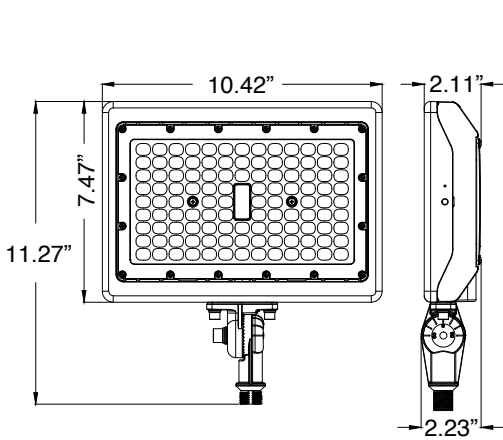

**PHOTOMETRIC LAYOUTS\***

\*Units in FC

**15W**  
10' Mounting Height  
45° tilt

**29W**  
15' Mounting Height  
45° tilt

**50W**  
20' Mounting Height  
45° tilt

**70W**  
25' Mounting Height  
45° tilt

**90W**  
30' Mounting Height  
45° tilt

**PRODUCT DIMENSIONS:**

15W with 1/2" Threaded Knuckle

29W with 1/2" Threaded Knuckle

29W with Yoke Mount

50W with 1/2" Threaded Knuckle

50W with Yoke Mount

70W/90 with 1/2" Threaded Knuckle

70W/90 with Slipfitter Knuckle