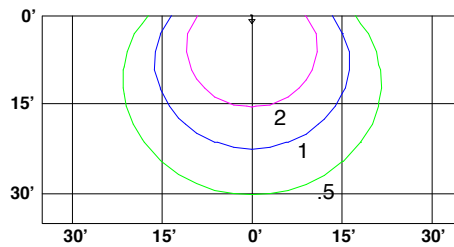

29W
15' Mounting Height
45° tilt