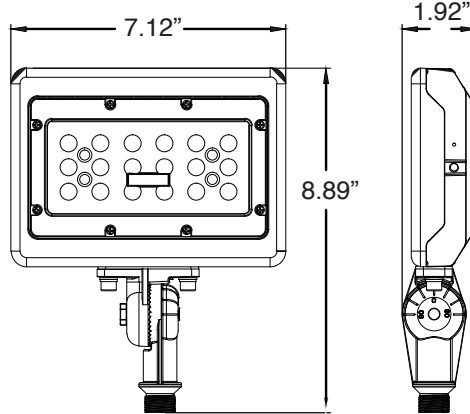

SPECIFICATIONS	MSF15	MSF29	MSF50	MSF70/90
SPECIFICATION	DETAILS			
Power Consumption (W)	14.5	29.8	49.5	70.5/90
Lumens Delivered (lm)	1,590-1,635	3,400-3,430	5,800 - 6,270	8,480-9,980/11,320-13,180
Efficacy (lm/W)	110-114	114-116	116-120	120.5-141/125-147
CRI	≥83	≥84	≥83	≥82
Color Temperature (K)	3000K, 4000K, 5000K			CCT Selectable 3000K, 4000K, 5000K
Distribution / Beam Angle	Wide/7x7/109°	Wide/7x7/109°	Wide/7x7/109°, Narrow/4x4/30°	Wide/7x7/115.5°
Voltage	120-277V			
Housing	Die Cast Aluminum with corrosion resistant powder coat paint			
Mounting	1/2" Threaded Knuckle - all, Yoke - 29W+, Slipfitter - all (15-50W use tenon reducer accessory)			
Lens	UV stabilized PC			
Operating Temperature	15/29/50W= -20°C - 40°C 70/90W= -40°C - 40°C			
Weight	1.5lbs	3.0lbs	4.5lbs	11lbs
Listings	cULus, FCC, ANSI 1.5G Vibration			
DesignLight Consortium	DLC Standard (except 50W Narrow)			DLC Premium
Environment	Wet locations, Outdoor, IP65			
Warranty	5 Years			

**PHOTOMETRIC LAYOUTS\***

\*Units in FC

**15W**  
10' Mounting Height  
45° tilt

**29W**  
15' Mounting Height  
45° tilt

**50W**  
20' Mounting Height  
45° tilt

**70W**  
25' Mounting Height  
45° tilt

**90W**  
30' Mounting Height  
45° tilt

**PRODUCT DIMENSIONS:**

15W with 1/2" Threaded Knuckle

29W with 1/2" Threaded Knuckle

29W with Yoke Mount

50W with 1/2" Threaded Knuckle

50W with Yoke Mount

70W/90 with 1/2" Threaded Knuckle

70W/90 with Slipfitter Knuckle