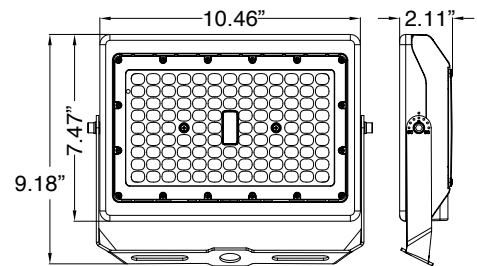

**PHOTOMETRIC LAYOUTS\***

\*Units in FC

**15W**  
10' Mounting Height  
45° tilt

**29W**  
15' Mounting Height  
45° tilt

**50W**  
20' Mounting Height  
45° tilt

**70W**  
25' Mounting Height  
45° tilt

**90W**  
30' Mounting Height  
45° tilt

**PRODUCT DIMENSIONS:**

15W with 1/2" Threaded Knuckle

29W with 1/2" Threaded Knuckle

29W with Yoke Mount

50W with 1/2" Threaded Knuckle

50W with Yoke Mount

70W/90 with 1/2" Threaded Knuckle

70W/90 with Slipfitter Knuckle