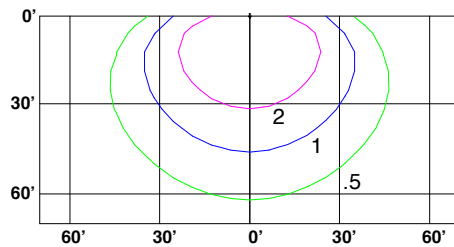

SPECIFICATIONS	MSF15	MSF29	MSF50	MSF70/90
SPECIFICATION	DETAILS			
Power Consumption (W)	14.5	29.8	49.5	70.5/90
Lumens Delivered (lm)	1,590-1,635	3,400-3,430	5,800 - 6,270	8,480-9,980/11,320-13,180
Efficacy (lm/W)	110-114	114-116	116-120	120.5-141/125-147
CRI	≥83	≥84	≥83	≥82
Color Temperature (K)	3000K, 4000K, 5000K			CCT Selectable 3000K, 4000K, 5000K
Distribution / Beam Angle	Wide/7x7/109°	Wide/7x7/109°	Wide/7x7/109°, Narrow/4x4/30°	Wide/7x7/115.5°
Voltage	120-277V			
Housing	Die Cast Aluminum with corrosion resistant powder coat paint			
Mounting	1/2" Threaded Knuckle - all, Yoke - 29W+, Slipfitter - all (15-50W use tenon reducer accessory)			
Lens	UV stabilized PC			
Operating Temperature	15/29/50W= -20°C - 40°C 70/90W= -40°C - 40°C			
Weight	1.5lbs	3.0lbs	4.5lbs	11lbs
Listings	cULus, FCC, ANSI 1.5G Vibration			
DesignLight Consortium	DLC Standard (except 50W Narrow)			DLC Premium
Environment	Wet locations, Outdoor, IP65			
Warranty	5 Years			

**PHOTOMETRIC LAYOUTS\***

\*Units in FC

**15W**  
10' Mounting Height  
45° tilt

**29W**  
15' Mounting Height  
45° tilt

**50W**  
20' Mounting Height  
45° tilt

**70W**  
25' Mounting Height  
45° tilt

**90W**  
30' Mounting Height  
45° tilt