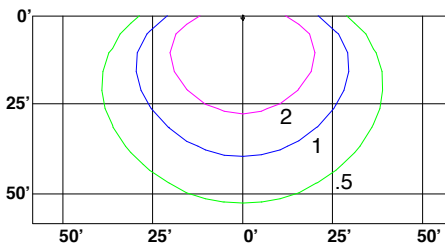

SPECIFICATIONS	MSF15	MSF29	MSF50	MSF70/90
SPECIFICATION	DETAILS			
Power Consumption (W)	14.5	29.8	49.5	70.5/90
Lumens Delivered (lm)	1,590-1,635	3,400-3,430	5,800 - 6,270	8,480-9,980/11,320-13,180
Efficacy (lm/W)	110-114	114-116	116-120	120.5-141/125-147
CRI	≥83	≥84	≥83	≥82
Color Temperature (K)	3000K, 4000K, 5000K			CCT Selectable 3000K, 4000K, 5000K
Distribution / Beam Angle	Wide/7x7/109°	Wide/7x7/109°	Wide/7x7/109°, Narrow/4x4/30°	Wide/7x7/115.5°
Voltage	120-277V			
Housing	Die Cast Aluminum with corrosion resistant powder coat paint			
Mounting	1/2" Threaded Knuckle - all, Yoke - 29W+, Slipfitter - all (15-50W use tenon reducer accessory)			
Lens	UV stabilized PC			
Operating Temperature	15/29/50W= -20°C - 40°C 70/90W= -40°C - 40°C			
Weight	1.5lbs	3.0lbs	4.5lbs	11lbs
Listings	cULus, FCC, ANSI 1.5G Vibration			
DesignLight Consortium	DLC Standard (except 50W Narrow)			DLC Premium
Environment	Wet locations, Outdoor, IP65			
Warranty	5 Years			

**PHOTOMETRIC LAYOUTS\***

\*Units in FC

**15W**  
10' Mounting Height  
45° tilt

**29W**  
15' Mounting Height  
45° tilt

**50W**  
20' Mounting Height  
45° tilt

**70W**  
25' Mounting Height  
45° tilt

**90W**  
30' Mounting Height  
45° tilt