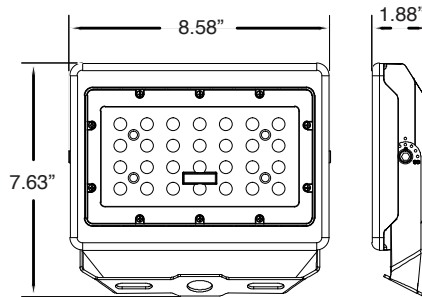

**PHOTOMETRIC LAYOUTS\***

\*Units in FC

**15W**  
10' Mounting Height  
45° tilt

**29W**  
15' Mounting Height  
45° tilt

**50W**  
20' Mounting Height  
45° tilt

**70W**  
25' Mounting Height  
45° tilt

**90W**  
30' Mounting Height  
45° tilt

**PRODUCT DIMENSIONS:**

15W with 1/2" Threaded Knuckle

29W with 1/2" Threaded Knuckle

29W with Yoke Mount

50W with 1/2" Threaded Knuckle

50W with Yoke Mount

70W/90 with 1/2" Threaded Knuckle

70W/90 with Slipfitter Knuckle