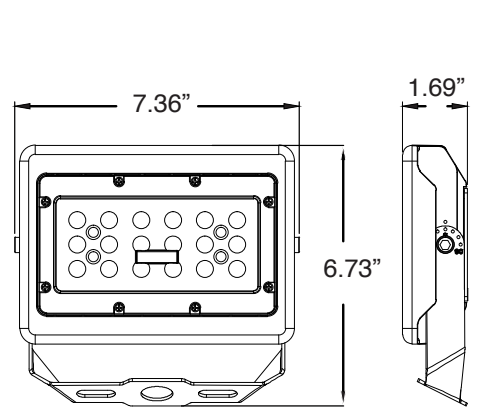

SPECIFICATIONS	MSF15	MSF29	MSF50	MSF70/90
SPECIFICATION	DETAILS			
Power Consumption (W)	14.5	29.8	49.5	70.5/90
Lumens Delivered (lm)	1,590-1,635	3,400-3,430	5,800 - 6,270	8,480-9,980/11,320-13,180
Efficacy (lm/W)	110-114	114-116	116-120	120.5-141/125-147
CRI	≥83	≥84	≥83	≥82
Color Temperature (K)	3000K, 4000K, 5000K			CCT Selectable 3000K, 4000K, 5000K
Distribution / Beam Angle	Wide/7x7/109°	Wide/7x7/109°	Wide/7x7/109°, Narrow/4x4/30°	Wide/7x7/115.5°
Voltage	120-277V			
Housing	Die Cast Aluminum with corrosion resistant powder coat paint			
Mounting	1/2" Threaded Knuckle - all, Yoke - 29W+, Slipfitter - all (15-50W use tenon reducer accessory)			
Lens	UV stabilized PC			
Operating Temperature	15/29/50W= -20°C - 40°C 70/90W= -40°C - 40°C			
Weight	1.5lbs	3.0lbs	4.5lbs	11lbs
Listings	cULus, FCC, ANSI 1.5G Vibration			
DesignLight Consortium	DLC Standard (except 50W Narrow)			DLC Premium
Environment	Wet locations, Outdoor, IP65			
Warranty	5 Years			

**PHOTOMETRIC LAYOUTS\***

\*Units in FC

**15W**  
10' Mounting Height  
45° tilt

**29W**  
15' Mounting Height  
45° tilt

**50W**  
20' Mounting Height  
45° tilt

**70W**  
25' Mounting Height  
45° tilt

**90W**  
30' Mounting Height  
45° tilt

**PRODUCT DIMENSIONS:**

15W with 1/2" Threaded Knuckle

29W with 1/2" Threaded Knuckle

29W with Yoke Mount

50W with 1/2" Threaded Knuckle

50W with Yoke Mount

70W/90 with 1/2" Threaded Knuckle

70W/90 with Slipfitter Knuckle