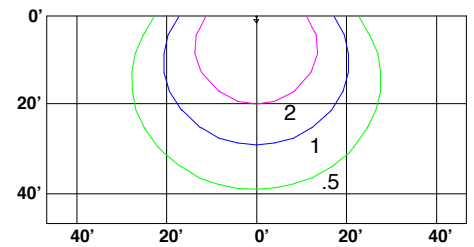

SPECIFICATIONS	MSF15	MSF29	MSF50	MSF70/90
SPECIFICATION	DETAILS			
Power Consumption (W)	14.5	29.8	49.5	70.5/90
Lumens Delivered (lm)	1,590-1,635	3,400-3,430	5,800 - 6,270	8,480-9,980/11,320-13,180
Efficacy (lm/W)	110-114	114-116	116-120	120.5-141/125-147
CRI	≥83	≥84	≥83	≥82
Color Temperature (K)	3000K, 4000K, 5000K			CCT Selectable 3000K, 4000K, 5000K
Distribution / Beam Angle	Wide/7x7/109°	Wide/7x7/109°	Wide/7x7/109°, Narrow/4x4/30°	Wide/7x7/115.5°
Voltage	120-277V			
Housing	Die Cast Aluminum with corrosion resistant powder coat paint			
Mounting	1/2" Threaded Knuckle - all, Yoke - 29W+, Slipfitter - all (15-50W use tenon reducer accessory)			
Lens	UV stabilized PC			
Operating Temperature	15/29/50W= -20°C - 40°C 70/90W= -40°C - 40°C			
Weight	1.5lbs	3.0lbs	4.5lbs	11lbs
Listings	cULus, FCC, ANSI 1.5G Vibration			
DesignLight Consortium	DLC Standard (except 50W Narrow)			DLC Premium
Environment	Wet locations, Outdoor, IP65			
Warranty	5 Years			

**PHOTOMETRIC LAYOUTS\***

\*Units in FC

**15W**  
10' Mounting Height  
45° tilt

**29W**  
15' Mounting Height  
45° tilt

**50W**  
20' Mounting Height  
45° tilt

**70W**  
25' Mounting Height  
45° tilt

**90W**  
30' Mounting Height  
45° tilt