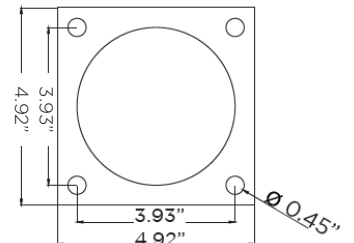

PathMAX™ Slim Bollards CCT Selectable

Dimmers

LEVITON	DD710-BDE, IP-710-LFZ, DS710-10E
LUTRON	DVTV-WH, DVSTV-453P

Specifications

	BL-CRSF22UCSB (Square, Type V)	BL-CLR22UCSxxB (Round, Type V)	BL-CLR22UCSLRB (Round, Louver)
Power Consumption (W)		22W	
Lumens Delivered (lm)	2860	2860	1320
Efficacy (lm/W)	130	130	60
CRI		≥80	
CCT (K)	CCT Selectable 3000K, 4000K & 5000K		
BUG Rating	B1-U3-G1		B1-U3-G2
L70 Lifetime (hrs)		≥50,000 Hrs	
Input Voltage	120-277Vac, 50/60Hz		
Power Factor	≥0.9		
Operating Temperature	-40°F - 122°F (-40°C - 50°C)		
Listings	DLC Premium, UL Listed, IP65		
Environment	Outdoor, Wet location		
Warranty	5 year warranty		

Dimensions:

Bollard	A (H)	B (W)
42" Square	42.00"	6.30"
42" Round Flat Top	42.00"	
42" Round Dome Top	43.66"	
36" Round Flat Top	36.00"	
36" Round Dome Top	37.68"	

Mounting Kit Details: (Included standard)

Square