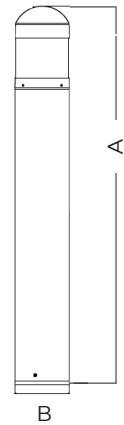

Dimensions:

Bollard	A (H)	B (W)
42" Square	42.00"	6.30"
42" Round Flat Top	42.00"	
42" Round Dome Top	43.66"	
36" Round Flat Top	36.00"	
36" Round Dome Top	37.68"	

Square

Round Flat Top

Round Dome Top

Mounting Kit Details: (Included standard)

Round

Square

PathMAX™ Slim Bollards

CCT Selectable

ISOFOOTCANDLE:

Each gridline represents one mounting height.
 For mounting heights other than noted multiply FC by the below factor.

LEGEND

- | | |
|---|--|
| 0.5 fc | 5 fc |
| 1 fc | 10 fc |
| 2 fc | 20 fc |

$$\text{Factor} = \frac{(\text{Chart's Mtg Height})^2}{(\text{Actual Mtg Height})^2}$$

42" SQUARE

36" ROUND TYPE V

42" ROUND TYPE V

36" LOUVER

42" LOUVER