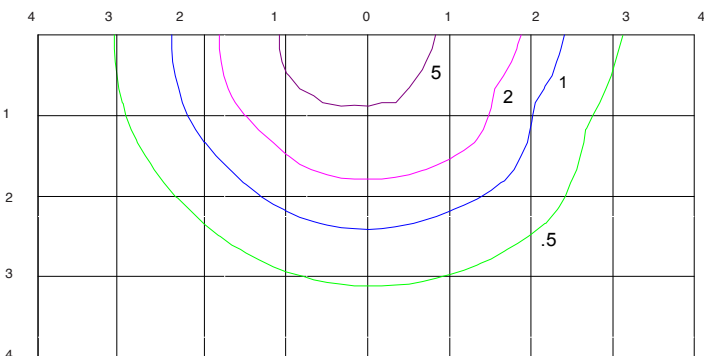

Round

Square

PathMAX™ Slim Bollards

CCT Selectable

ISOFOOTCANDLE:

Each gridline represents one mounting height.
 For mounting heights other than noted multiply FC by the below factor.

LEGEND

- | | |
|---|--|
| 0.5 fc | 5 fc |
| 1 fc | 10 fc |
| 2 fc | 20 fc |

$$\text{Factor} = \frac{(\text{Chart's Mtg Height})^2}{(\text{Actual Mtg Height})^2}$$

42" SQUARE

36" ROUND TYPE V

42" ROUND TYPE V

36" LOUVER

42" LOUVER