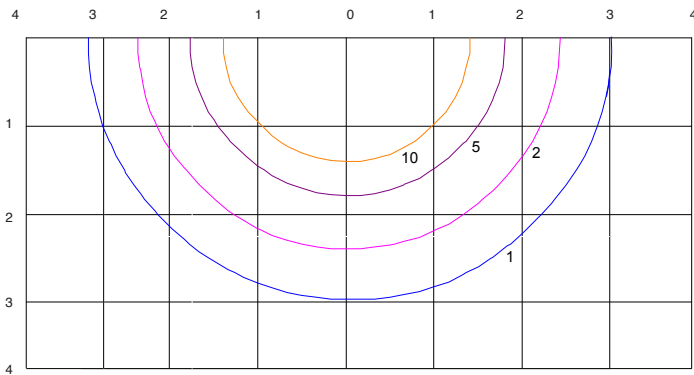

Round

Square

PathMAX™ Slim Bollards

CCT Selectable

ISOFOOTCANDLE:

Each gridline represents one mounting height.
 For mounting heights other than noted multiply FC by the below factor.

LEGEND

- | | |
|---|--|
| 0.5 fc | 5 fc |
| 1 fc | 10 fc |
| 2 fc | 20 fc |

$$\text{Factor} = \frac{(\text{Chart's Mtg Height})^2}{(\text{Actual Mtg Height})^2}$$

42" SQUARE

36" ROUND TYPE V

42" ROUND TYPE V

36" LOUVER

42" LOUVER