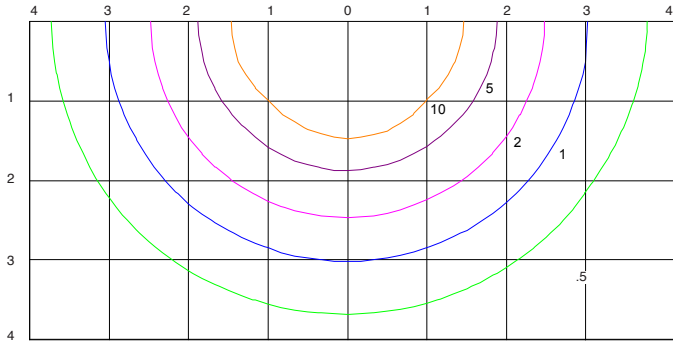

Round

Square

PathMAX™ Slim Bollards

CCT Selectable

ISOFOOTCANDLE:

Each gridline represents one mounting height.
 For mounting heights other than noted multiply FC by the below factor.

LEGEND

- | | |
|---|--|
| 0.5 fc | 5 fc |
| 1 fc | 10 fc |
| 2 fc | 20 fc |

$$\text{Factor} = \frac{(\text{Chart's Mtg Height})^2}{(\text{Actual Mtg Height})^2}$$

42" SQUARE

36" ROUND TYPE V

42" ROUND TYPE V

36" LOUVER

42" LOUVER