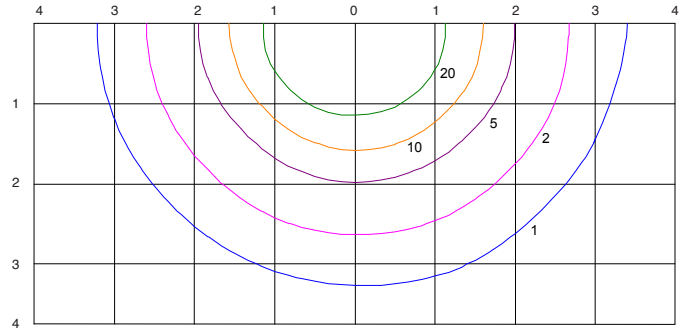

Round

Square

PathMAX™ Slim Bollards

CCT Selectable

ISOFOOTCANDLE:

Each gridline represents one mounting height.
 For mounting heights other than noted multiply FC by the below factor.

LEGEND

- | | |
|---|--|
| 0.5 fc | 5 fc |
| 1 fc | 10 fc |
| 2 fc | 20 fc |

$$\text{Factor} = \frac{(\text{Chart's Mtg Height})^2}{(\text{Actual Mtg Height})^2}$$

42" SQUARE

36" ROUND TYPE V

42" ROUND TYPE V

36" LOUVER

42" LOUVER