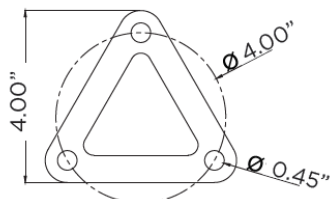

Dimensions:

Bollard	A (H)	B (W)
42" Square	42.00"	6.30"
42" Round Flat Top	42.00"	
42" Round Dome Top	43.66"	
36" Round Flat Top	36.00"	
36" Round Dome Top	37.68"	

Square

Round Flat Top

Round Dome Top

Mounting Kit Details: (Included standard)

Round

Square

PathMAX™ Slim Bollards

CCT Selectable

ISOFOOTCANDLE:

Each gridline represents one mounting height.
 For mounting heights other than noted multiply FC by the below factor.

LEGEND

- | | |
|---|--|
| 0.5 fc | 5 fc |
| 1 fc | 10 fc |
| 2 fc | 20 fc |

$$\text{Factor} = \frac{(\text{Chart's Mtg Height})^2}{(\text{Actual Mtg Height})^2}$$

42" SQUARE

36" ROUND TYPE V

42" ROUND TYPE V

36" LOUVER

42" LOUVER