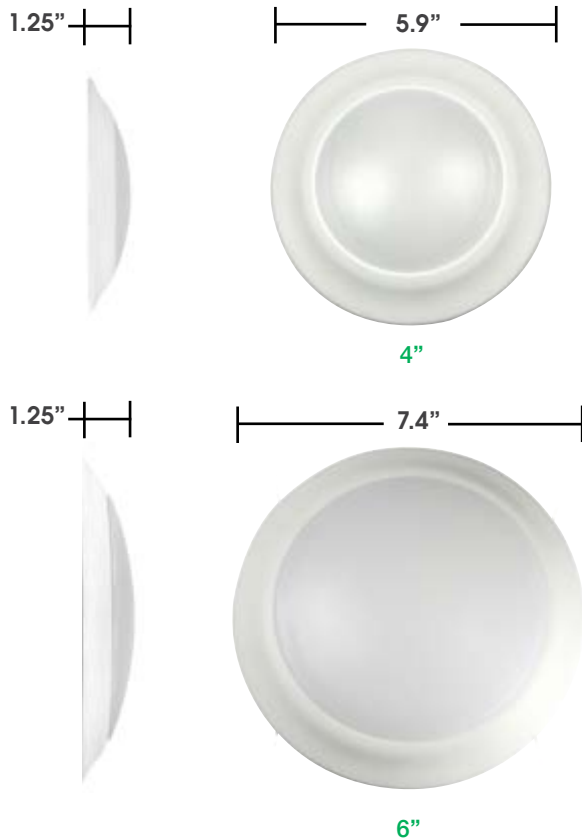

LED FAUX CAN

LFC Series

PRODUCT DESCRIPTION:

LED Faux Cans accomplish the task of recessed downlighting without requiring installers to use a recessed can. Faux Cans are mountable to a 4-inch junction box. An optional mounting bracket allows existing recessed cans to be retrofitted with the faux can, for an easy upgrade to LED lighting.

Featuring driverless technology that increases performance and reliability, LED Faux Cans are equivalent up to 75W PAR 30 halogen lamp and offer vivid color rendering. They are wet-listed, making them suitable for virtually any application that requires downlighting.

FEATURES:

- Mounts to a 4" junction boxes – Achieve Recessed Down lighting without using a bulky can
- Vivid Color Rendering – 90+ CRI standard
- Optional Mounting Bracket allows Recessed Cans to be retrofitted with the LED Faux Can
- No Driver – Key point of failure in LED systems is completely eliminated
- CSA Wet Listed – Install it virtually anywhere
- Dimmable with many Triac controls (visit website for complete list)
- T24 Compliant

MODEL SELECTION (Full list of order codes on pg. 2)

Typical order example: LFC61527W/V2

LFC			W	V2
FAMILY	SIZE & WATTAGE (NOMINAL)	CCT	COLOR	VERSION
LFC= LED Faux Can	413= 4 inches and 13W, replaces 50W Halogen 615= 6 inches and 15W, replaces 75W Halogen	27= 2700K 30= 3000K 41= 4100K	W= White	V2= Version 2