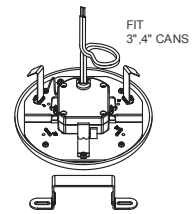

MOUNTING

- Easy installation with 3" to 4" recessed cans.
- Cut-off and strip, for 4" junction box mounting, using mounting bracket.

HOUSING

- Surface mount dome used with 3", 4" housings.
- Compatible with insulated, non-insulated, and air-tight ceilings.
- Durable thermoplastic construction.
- E26 medium screw-base Edison connector provides easy retrofit of incandescent housings.

DIMENSIONS

Snap-in Mounting Bracket Over A Plastic Or Metal 4/O J-box

ORDERING INFORMATION

MODEL		WATTS	KELVIN RATING		LUMENS
BRK-LED34-DL-8W-27K-ECO	DL	Dome Light	27K	2700K	700
BRK-LED34-DL-8W-3K-ECO	DL	Dome Light	3K	3000K	700
BRK-LED34-DL-8W-35K-ECO	DL	Dome Light	35K	3500K	700
BRK-LED34-DL-8W-4K-ECO	DL	Dome Light	4K	4000K	700
BRK-LED34-DL-8W-5K-ECO	DL	Dome Light	5K	5000K	700