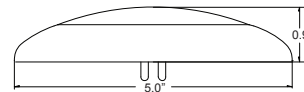

DIMENSIONS

Snap-in Mounting Bracket Over A Plastic Or Metal 4/O J-box

ORDERING INFORMATION

MODEL		WATTS	KELVIN RATING		LUMENS
BRK-LED34-DL-8W-27K-ECO	DL	Dome Light	27K	2700K	700
BRK-LED34-DL-8W-3K-ECO	DL	Dome Light	3K	3000K	700
BRK-LED34-DL-8W-35K-ECO	DL	Dome Light	35K	3500K	700
BRK-LED34-DL-8W-4K-ECO	DL	Dome Light	4K	4000K	700
BRK-LED34-DL-8W-5K-ECO	DL	Dome Light	5K	5000K	700