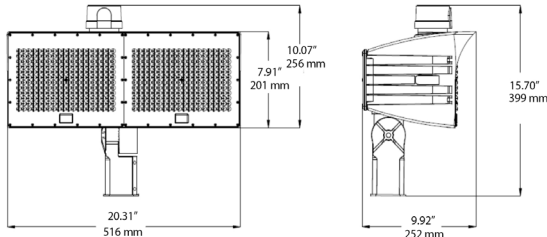

**50W 80W with Slip Fitter Knuckle**

**120W with TRUNNION SWIVEL MOUNT**

**200W 310W with TRUNNION SWIVEL MOUNT**

**200W 310W with Slip fitter Knuckle**

**MOUNTING DIMENSIONS:**

Slipfitter Knuckle (50/80/120/200/310W)