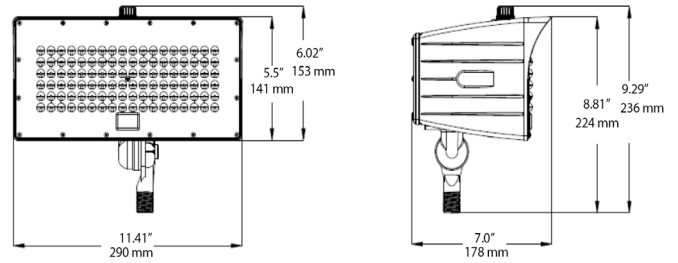

**LINE DRAWINGS:**

**20W 30W with 1/2" THREAD KNUCKLE MOUNT**

**20W 30W with Trunnion Swivel**

**50W 80W with 1/2" THREAD KNUCKLE MOUNT**

**50W 80W with TRUNNION SWIVEL MOUNT**

**120W with Slip fitter Knuckle**

**50W 80W with Slip Fitter Knuckle**

**120W with TRUNNION SWIVEL MOUNT**

**200W 310W with TRUNNION SWIVEL MOUNT**

**200W 310W with Slip fitter Knuckle**

**MOUNTING DIMENSIONS:**

Slipfitter Knuckle (50/80/120/200/310W)