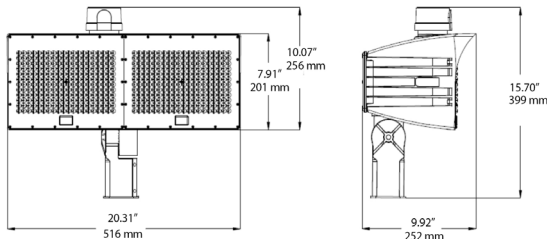

**LINE DRAWINGS:**

**20W 30W with 1/2" THREAD KNUCKLE MOUNT**

**20W 30W with Trunnion Swivel**

**50W 80W with 1/2" THREAD KNUCKLE MOUNT**

**50W 80W with TRUNNION SWIVEL MOUNT**

**120W with Slip fitter Knuckle**

**50W 80W with Slip Fitter Knuckle**

**120W with TRUNNION SWIVEL MOUNT**

**200W 310W with TRUNNION SWIVEL MOUNT**

**200W 310W with Slip fitter Knuckle**

**MOUNTING DIMENSIONS:**

Slipfitter Knuckle (50/80/120/200/310W)