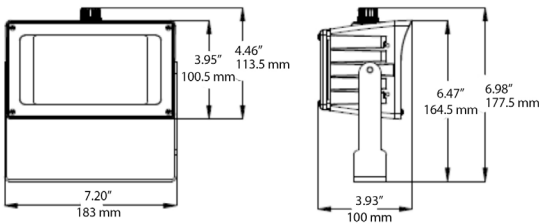

20W 30W with Trunnion Swivel