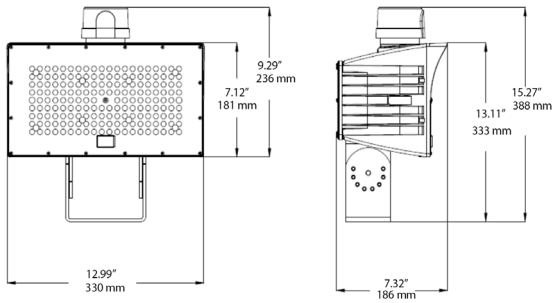

**LINE DRAWINGS:**

**20W 30W with 1/2" THREAD KNUCKLE MOUNT**

**20W 30W with Trunnion Swivel**

**50W 80W with 1/2" THREAD KNUCKLE MOUNT**

**50W 80W with TRUNNION SWIVEL MOUNT**

**120W with Slip fitter Knuckle**

**50W 80W with Slip Fitter Knuckle**

**120W with TRUNNION SWIVEL MOUNT**

**200W 310W with TRUNNION SWIVEL MOUNT**

**200W 310W with Slip fitter Knuckle**

**MOUNTING DIMENSIONS:**

Slipfitter Knuckle (50/80/120/200/310W)