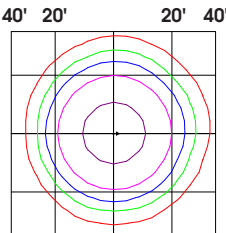

### LEGEND

- |   |  |
|---|--|
| <span style="color: green;">■</span> 0.5 fc | <span style="color: orange;">■</span> 10 fc    |
| <span style="color: blue;">■</span> 1 fc    | <span style="color: darkgreen;">■</span> 20 fc |
| <span style="color: magenta;">■</span> 2 fc | <span style="color: darkblue;">■</span> 50 fc  |
| <span style="color: purple;">■</span> 5 fc  |  |

### NARROW

### WIDE

**20 WATT**  
15' ft Set back

**30 WATT**  
18' ft Set back

**50 WATT**  
20' ft Set back

**80 WATT**  
25' ft Set back

**120 WATT**  
30' ft Set back

**200 WATT**  
40' ft Set back

**310 WATT**  
50' ft Set back