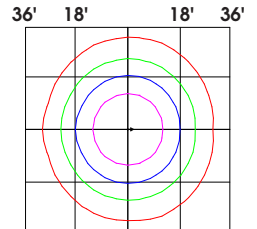

30 WATT
18' ft Set back