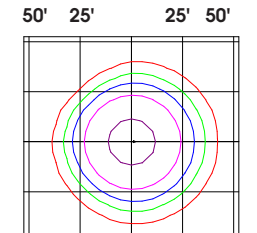

### NARROW

### WIDE

**20 WATT**  
15' ft Set back

**30 WATT**  
18' ft Set back

**50 WATT**  
20' ft Set back

**80 WATT**  
25' ft Set back

**120 WATT**  
30' ft Set back

**200 WATT**  
40' ft Set back

**310 WATT**  
50' ft Set back