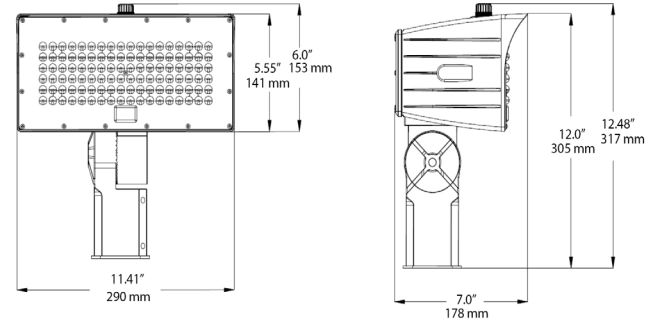

**LINE DRAWINGS:**

**20W 30W with 1/2" THREAD KNUCKLE MOUNT**

**20W 30W with Trunnion Swivel**

**50W 80W with 1/2" THREAD KNUCKLE MOUNT**

**50W 80W with TRUNNION SWIVEL MOUNT**

**120W with Slip fitter Knuckle**

**50W 80W with Slip Fitter Knuckle**

**120W with TRUNNION SWIVEL MOUNT**

**200W 310W with TRUNNION SWIVEL MOUNT**

**200W 310W with Slip fitter Knuckle**

**MOUNTING DIMENSIONS:**

Slipfitter Knuckle (50/80/120/200/310W)