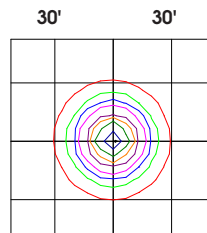

### NARROW

### WIDE

**20 WATT**  
15' ft Set back

**30 WATT**  
18' ft Set back

**50 WATT**  
20' ft Set back

**80 WATT**  
25' ft Set back

**120 WATT**  
30' ft Set back

**200 WATT**  
40' ft Set back

**310 WATT**  
50' ft Set back