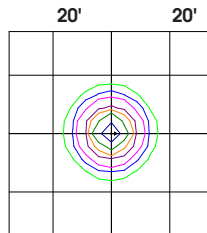

### NARROW

### WIDE

**20 WATT**  
15' ft Set back

**30 WATT**  
18' ft Set back

**50 WATT**  
20' ft Set back

**80 WATT**  
25' ft Set back

**120 WATT**  
30' ft Set back

**200 WATT**  
40' ft Set back

**310 WATT**  
50' ft Set back