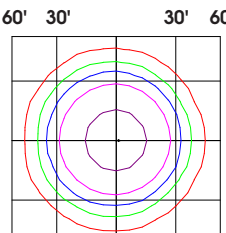

### LEGEND

- |   |  |
|---|--|
| <span style="color: green;">■</span> 0.5 fc | <span style="color: orange;">■</span> 10 fc    |
| <span style="color: blue;">■</span> 1 fc    | <span style="color: darkgreen;">■</span> 20 fc |
| <span style="color: magenta;">■</span> 2 fc | <span style="color: darkblue;">■</span> 50 fc  |
| <span style="color: purple;">■</span> 5 fc  |  |

### NARROW

### WIDE

**20 WATT**  
15' ft Set back

**30 WATT**  
18' ft Set back

**50 WATT**  
20' ft Set back

**80 WATT**  
25' ft Set back

**120 WATT**  
30' ft Set back

**200 WATT**  
40' ft Set back

**310 WATT**  
50' ft Set back