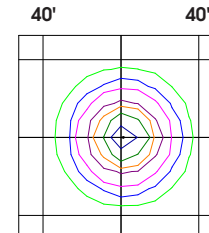

### NARROW

### WIDE

**20 WATT**  
15' ft Set back

**30 WATT**  
18' ft Set back

**50 WATT**  
20' ft Set back

**80 WATT**  
25' ft Set back

**120 WATT**  
30' ft Set back

**200 WATT**  
40' ft Set back

**310 WATT**  
50' ft Set back