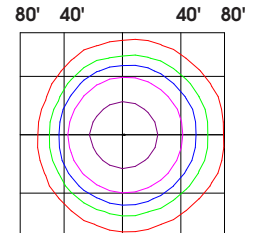

### LEGEND

- |   |  |
|---|--|
| <span style="color: green;">■</span> 0.5 fc | <span style="color: orange;">■</span> 10 fc    |
| <span style="color: blue;">■</span> 1 fc    | <span style="color: darkgreen;">■</span> 20 fc |
| <span style="color: magenta;">■</span> 2 fc | <span style="color: darkblue;">■</span> 50 fc  |
| <span style="color: purple;">■</span> 5 fc  |  |

### NARROW

### WIDE

**20 WATT**  
15' ft Set back

**30 WATT**  
18' ft Set back

**50 WATT**  
20' ft Set back

**80 WATT**  
25' ft Set back

**120 WATT**  
30' ft Set back

**200 WATT**  
40' ft Set back

**310 WATT**  
50' ft Set back