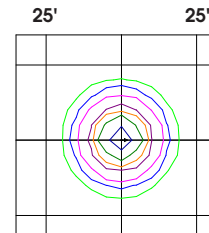

### NARROW

### WIDE

**20 WATT**  
15' ft Set back

**30 WATT**  
18' ft Set back

**50 WATT**  
20' ft Set back

**80 WATT**  
25' ft Set back

**120 WATT**  
30' ft Set back

**200 WATT**  
40' ft Set back

**310 WATT**  
50' ft Set back