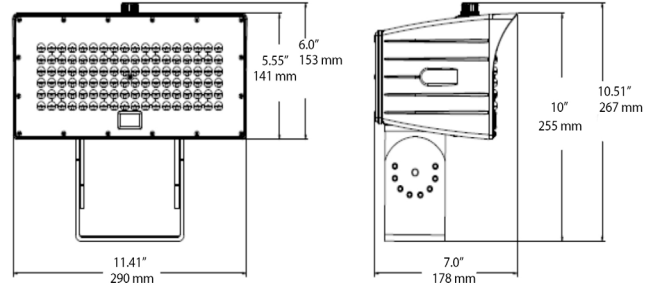

**LINE DRAWINGS:**

**20W 30W with 1/2" THREAD KNUCKLE MOUNT**

**20W 30W with Trunnion Swivel**

**50W 80W with 1/2" THREAD KNUCKLE MOUNT**

**50W 80W with TRUNNION SWIVEL MOUNT**

**120W with Slip fitter Knuckle**

**50W 80W with Slip Fitter Knuckle**

**120W with TRUNNION SWIVEL MOUNT**

**200W 310W with TRUNNION SWIVEL MOUNT**

**200W 310W with Slip fitter Knuckle**

**MOUNTING DIMENSIONS:**

Slipfitter Knuckle (50/80/120/200/310W)