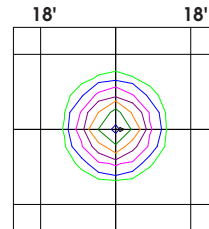

30 WATT
18' ft Set back