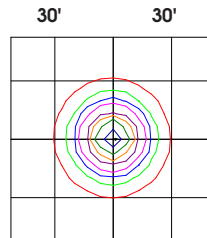

### NARROW

### WIDE

**20 WATT**  
15' ft Set back

**50 WATT**  
20' ft Set back

**120 WATT**  
30' ft Set back

**310 WATT**  
50' ft Set back