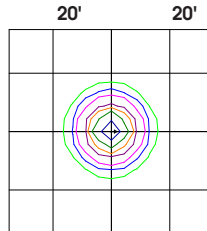

50 WATT
20' ft Set back