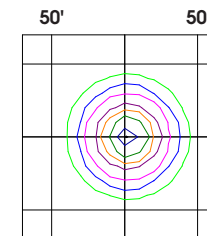

### NARROW

### WIDE

**20 WATT**  
15' ft Set back

**50 WATT**  
20' ft Set back

**120 WATT**  
30' ft Set back

**310 WATT**  
50' ft Set back