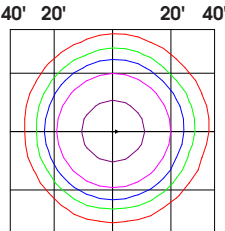

50 WATT
20' ft Set back