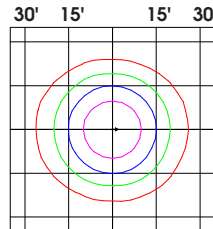

ISOFOOTCANDLE:

Each gridline represents one mounting height.
For mounting heights other than noted multiply FC by the below factor.
Factor = $\frac{(\text{Chart's Mtg Height})^2}{(\text{Actual Mtg Height})^2}$

LEGEND

■ 0.5 fc	■ 10 fc
■ 1 fc	■ 20 fc
■ 2 fc	■ 50 fc
■ 5 fc	

NARROW

WIDE

20 WATT
15' ft Set back