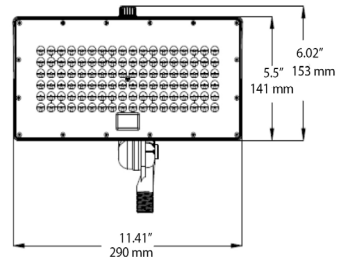

**LINE DRAWINGS:**

**20W 30W with 1/2" THREAD KNUCKLE MOUNT**

**20W 30W with Trunnion Swivel**

**50W 80W with 1/2" THREAD KNUCKLE MOUNT**

**50W 80W with TRUNNION SWIVEL MOUNT**

**120W with Slip fitter Knuckle**

**50W 80W with Slip Fitter Knuckle**

**120W with TRUNNION SWIVEL MOUNT**

**200W 310W with TRUNNION SWIVEL MOUNT**

**200W 310W with Slip fitter Knuckle**

**MOUNTING DIMENSIONS:**

Slipfitter Knuckle (50/80/120/200/310W)