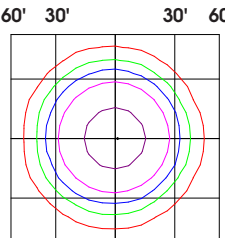

### NARROW

### WIDE

**20 WATT**  
15' ft Set back

**50 WATT**  
20' ft Set back

**120 WATT**  
30' ft Set back

**310 WATT**  
50' ft Set back