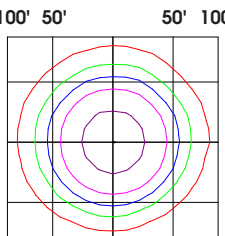

### LEGEND

- |   |  |
|---|--|
| <span style="color: green;">■</span> 0.5 fc | <span style="color: orange;">■</span> 10 fc    |
| <span style="color: blue;">■</span> 1 fc    | <span style="color: darkgreen;">■</span> 20 fc |
| <span style="color: magenta;">■</span> 2 fc | <span style="color: darkblue;">■</span> 50 fc  |
| <span style="color: purple;">■</span> 5 fc  |  |

### NARROW

### WIDE

**20 WATT**  
15' ft Set back

**50 WATT**  
20' ft Set back

**120 WATT**  
30' ft Set back

**310 WATT**  
50' ft Set back