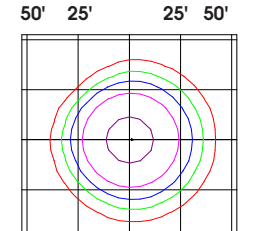

80 WATT
25' ft Set back