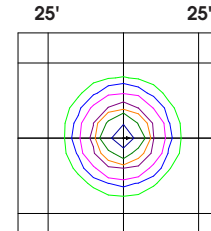

80 WATT
25' ft Set back