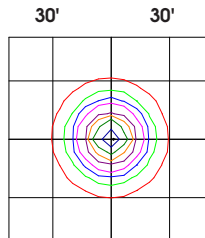

### NARROW

### WIDE

**20 WATT**  
15' ft Set back

**50 WATT**  
20' ft Set back

**120 WATT**  
30' ft Set back

**310 WATT**  
50' ft Set back