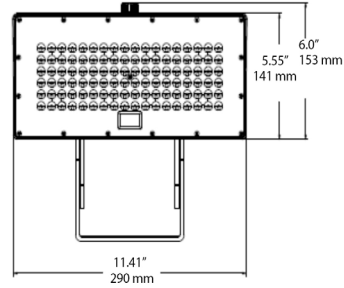

**LINE DRAWINGS:**

**20W 30W with 1/2" THREAD KNUCKLE MOUNT**

**20W 30W with Trunnion Swivel**

**50W 80W with 1/2" THREAD KNUCKLE MOUNT**

**50W 80W with TRUNNION SWIVEL MOUNT**

**120W with Slip fitter Knuckle**

**50W 80W with Slip Fitter Knuckle**

**120W with TRUNNION SWIVEL MOUNT**

**200W 310W with TRUNNION SWIVEL MOUNT**

**200W 310W with Slip fitter Knuckle**

**MOUNTING DIMENSIONS:**

Slipfitter Knuckle (50/80/120/200/310W)