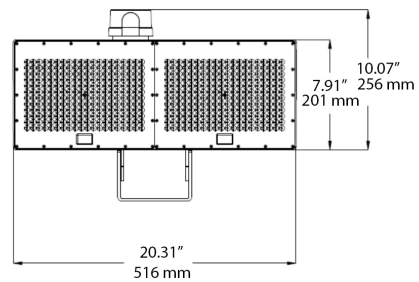

**LINE DRAWINGS:**

**20W 30W with 1/2" THREAD KNUCKLE MOUNT**

**20W 30W with Trunnion Swivel**

**50W 80W with 1/2" THREAD KNUCKLE MOUNT**

**50W 80W with TRUNNION SWIVEL MOUNT**

**120W with Slip fitter Knuckle**

**50W 80W with Slip Fitter Knuckle**

**120W with TRUNNION SWIVEL MOUNT**

**200W 310W with TRUNNION SWIVEL MOUNT**

**200W 310W with Slip fitter Knuckle**

**MOUNTING DIMENSIONS:**

Slipfitter Knuckle (50/80/120/200/310W)