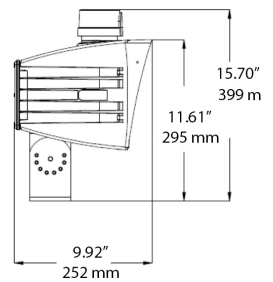

**LINE DRAWINGS:**

**20W 30W with 1/2" THREAD KNUCKLE MOUNT**

**20W 30W with Trunnion Swivel**

**50W 80W with 1/2" THREAD KNUCKLE MOUNT**

**50W 80W with TRUNNION SWIVEL MOUNT**

**120W with Slip fitter Knuckle**

**50W 80W with Slip Fitter Knuckle**

**120W with TRUNNION SWIVEL MOUNT**

**200W 310W with TRUNNION SWIVEL MOUNT**

**200W 310W with Slip fitter Knuckle**

**MOUNTING DIMENSIONS:**

Slipfitter Knuckle (50/80/120/200/310W)