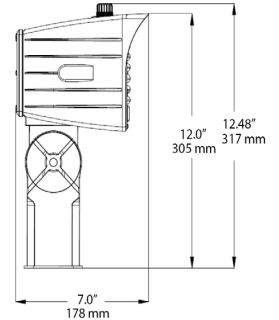

1. Photocontrol not available for 50/80W in 480V.

**SPECIFICATIONS:**

**DETAILS**

ITEM	SPECIFICATION	20W	30W	50W	80W	120W	200W	310W	
<b>GENERAL PERFORMANCE</b>	Output (lm)	2,300-2,500	3,400-3,700	6,900-7,400	9,900-10,600	14,350-15,300	29,590-31,100	39,600-41,600	
	Efficacy (lm/W)	119	115	131	133	130	135	129	
	Beam Spread Narrow (NEMA/Beam Angle)	3x3/20.8°-20.3°						3x3/19.9°-20.2°	
	Beam Spread Wide (NEMA/Field Angle)	7x7/137°-148°		6x6/128°-125°	6x6/128°-128°	6x6/126°-124°	6x6/129°-124°	6x6/125°-130°	
	Max Candela (Narrow/Wide)	13,416/931	19,706/1,384	39,809/3,173	57,127/4,415	82,406/7,109	156,782/14,118	209,882/21,247	
	Color Temperature (CCT)	4000K or 5000K							
	CRI	>70							
	Lumen Maintenance (L90) hrs	>100,000							
<b>ELECTRICAL</b>	Wattage (W)	19.5	29.5	52.7	74.4	110.5	218	307	
	Power Factor	>0.90							
	Input Voltage	120-277V; 347-480V option							
<b>PHYSICAL</b>	Housing	Die Cast Aluminum							
	Lens	Tempered Glass			UV stabilized Polycarbonate				
	Weight	10.5pds/4.7kg		11.5pds/5.2kg		16.9pds/7.7kg	19.3pds/8.75kg		
	Mounting	1/2" Threaded Knuckle or Yoke		1/2" Threaded knuckle, Slipfitter or Trunnion		Slipfitter or Trunnion			
	EPA	0.25		0.68		0.97	1.53		
	Operating Temperature	-22F/-30C - 104F/40C					-40F/-40C - 104F/40C		
<b>QUALIFICATION</b>	Certification	DLC Premium, cUL, FCC, IK08 (FMS requires vandal shield), 1.5G ANSI vibration rated							
	Environment	Wet locations and IP65							
	Warranty	10-year standard warranty*							

**LINE DRAWINGS:**

**20W 30W with 1/2" THREAD KNUCKLE MOUNT**

**20W 30W with Trunnion Swivel**

**50W 80W with 1/2" THREAD KNUCKLE MOUNT**

**50W 80W with TRUNNION SWIVEL MOUNT**

**120W with Slip fitter Knuckle**

**50W 80W with Slip Fitter Knuckle**

**120W with TRUNNION SWIVEL MOUNT**

**200W 310W with TRUNNION SWIVEL MOUNT**

**200W 310W with Slip fitter Knuckle**

**MOUNTING DIMENSIONS:**

Slipfitter Knuckle (50/80/120/200/310W)