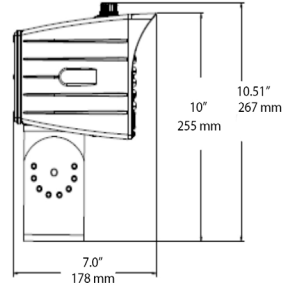

**LINE DRAWINGS:**

**20W 30W with 1/2" THREAD KNUCKLE MOUNT**

**20W 30W with Trunnion Swivel**

**50W 80W with 1/2" THREAD KNUCKLE MOUNT**

**50W 80W with TRUNNION SWIVEL MOUNT**

**120W with Slip fitter Knuckle**

**50W 80W with Slip Fitter Knuckle**

**120W with TRUNNION SWIVEL MOUNT**

**200W 310W with TRUNNION SWIVEL MOUNT**

**200W 310W with Slip fitter Knuckle**

**MOUNTING DIMENSIONS:**

Slipfitter Knuckle (50/80/120/200/310W)