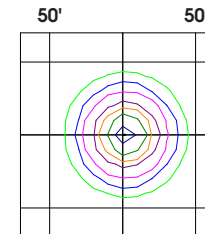

### NARROW

### WIDE

**20 WATT**  
15' ft Set back

**50 WATT**  
20' ft Set back

**120 WATT**  
30' ft Set back

**310 WATT**  
50' ft Set back