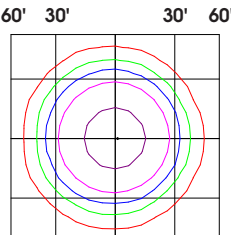

### NARROW

### WIDE

**20 WATT**  
15' ft Set back

**50 WATT**  
20' ft Set back

**120 WATT**  
30' ft Set back

**310 WATT**  
50' ft Set back