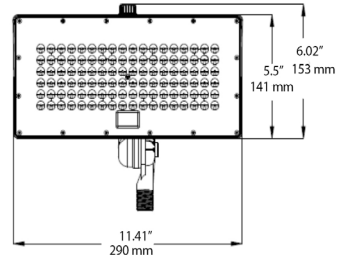

**LINE DRAWINGS:**

**20W 30W with 1/2" THREAD KNUCKLE MOUNT**

**20W 30W with Trunnion Swivel**

**50W 80W with 1/2" THREAD KNUCKLE MOUNT**

**50W 80W with TRUNNION SWIVEL MOUNT**

**120W with Slip fitter Knuckle**

**50W 80W with Slip Fitter Knuckle**

**120W with TRUNNION SWIVEL MOUNT**

**200W 310W with TRUNNION SWIVEL MOUNT**

**200W 310W with Slip fitter Knuckle**

**MOUNTING DIMENSIONS:**

Slipfitter Knuckle (50/80/120/200/310W)