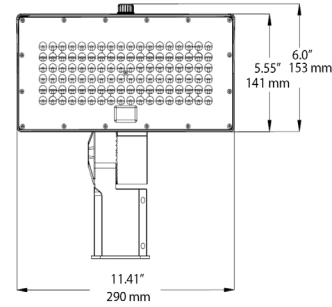

**LINE DRAWINGS:**

**20W 30W with 1/2" THREAD KNUCKLE MOUNT**

**20W 30W with Trunnion Swivel**

**50W 80W with 1/2" THREAD KNUCKLE MOUNT**

**50W 80W with TRUNNION SWIVEL MOUNT**

**120W with Slip fitter Knuckle**

**50W 80W with Slip Fitter Knuckle**

**120W with TRUNNION SWIVEL MOUNT**

**200W 310W with TRUNNION SWIVEL MOUNT**

**200W 310W with Slip fitter Knuckle**

**MOUNTING DIMENSIONS:**

Slipfitter Knuckle (50/80/120/200/310W)