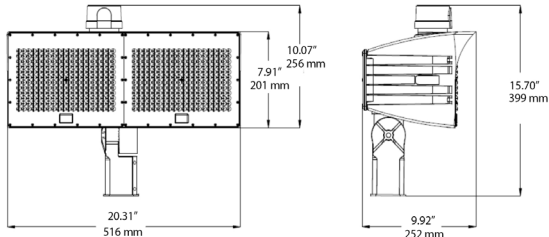

**50W 80W with Slip Fitter Knuckle**

**120W with TRUNNION SWIVEL MOUNT**

**200W 310W with TRUNNION SWIVEL MOUNT**

**200W 310W with Slip fitter Knuckle**

**MOUNTING DIMENSIONS:**

Slipfitter Knuckle (50/80/120/200/310W)