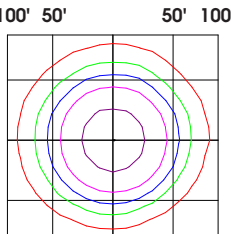

### LEGEND

- |   |  |
|---|--|
| <span style="color: green;">■</span> 0.5 fc | <span style="color: orange;">■</span> 10 fc    |
| <span style="color: blue;">■</span> 1 fc    | <span style="color: darkgreen;">■</span> 20 fc |
| <span style="color: magenta;">■</span> 2 fc | <span style="color: darkblue;">■</span> 50 fc  |
| <span style="color: purple;">■</span> 5 fc  |  |

### NARROW

### WIDE

**20 WATT**  
15' ft Set back

**50 WATT**  
20' ft Set back

**120 WATT**  
30' ft Set back

**310 WATT**  
50' ft Set back