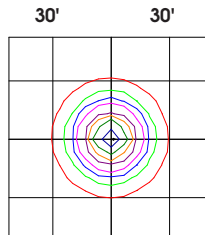

### NARROW

### WIDE

**20 WATT**  
15' ft Set back

**50 WATT**  
20' ft Set back

**120 WATT**  
30' ft Set back

**310 WATT**  
50' ft Set back