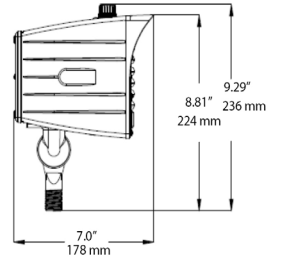

**LINE DRAWINGS:**

**20W 30W with 1/2" THREAD KNUCKLE MOUNT**

**20W 30W with Trunnion Swivel**

**50W 80W with 1/2" THREAD KNUCKLE MOUNT**

**50W 80W with TRUNNION SWIVEL MOUNT**

**120W with Slip fitter Knuckle**

**50W 80W with Slip Fitter Knuckle**

**120W with TRUNNION SWIVEL MOUNT**

**200W 310W with TRUNNION SWIVEL MOUNT**

**200W 310W with Slip fitter Knuckle**

**MOUNTING DIMENSIONS:**

Slipfitter Knuckle (50/80/120/200/310W)