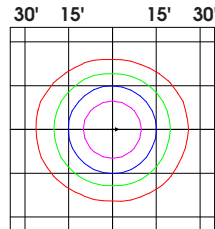

ISOFOOTCANDLE:

Each gridline represents one mounting height.
For mounting heights other than noted multiply FC by the below factor.
Factor = $\frac{(\text{Chart's Mtg Height})^2}{(\text{Actual Mtg Height})^2}$

LEGEND

■ 0.5 fc	■ 10 fc
■ 1 fc	■ 20 fc
■ 2 fc	■ 50 fc
■ 5 fc	

NARROW

WIDE

20 WATT
15' ft Set back