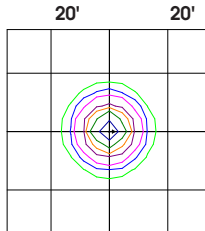

50 WATT
20' ft Set back