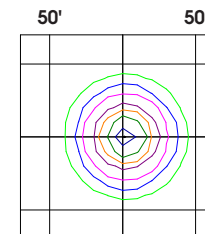

### NARROW

### WIDE

**20 WATT**  
15' ft Set back

**50 WATT**  
20' ft Set back

**120 WATT**  
30' ft Set back

**310 WATT**  
50' ft Set back