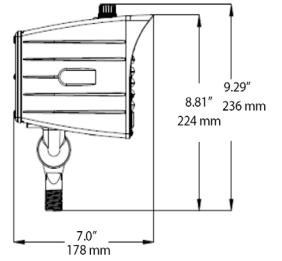

**LINE DRAWINGS:**

**20W 30W with 1/2" THREAD KNUCKLE MOUNT**

**20W 30W with Trunnion Swivel**

**50W 80W with 1/2" THREAD KNUCKLE MOUNT**

**50W 80W with TRUNNION SWIVEL MOUNT**

**120W with Slip fitter Knuckle**

**50W 80W with Slip Fitter Knuckle**

**120W with TRUNNION SWIVEL MOUNT**

**200W 310W with TRUNNION SWIVEL MOUNT**

**200W 310W with Slip fitter Knuckle**

**MOUNTING DIMENSIONS:**

Slipfitter Knuckle (50/80/120/200/310W)