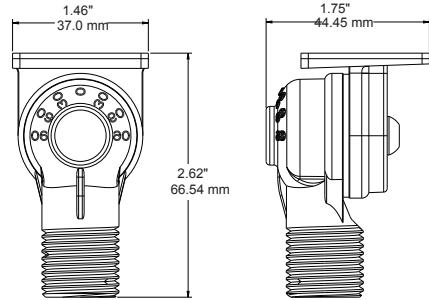

**LINE DRAWINGS:**

**20W 30W with 1/2" THREAD KNUCKLE MOUNT**

**20W 30W with Trunnion Swivel**

**50W 80W with 1/2" THREAD KNUCKLE MOUNT**

**50W 80W with TRUNNION SWIVEL MOUNT**

**120W with Slip fitter Knuckle**

**50W 80W with Slip Fitter Knuckle**

**120W with TRUNNION SWIVEL MOUNT**

**200W 310W with TRUNNION SWIVEL MOUNT**

**200W 310W with Slip fitter Knuckle**

**MOUNTING DIMENSIONS:**

Slipfitter Knuckle (50/80/120/200/310W)

Knuckle 1/2" Thread (20/30W)

Trunion Swivel  
(50/80/120/200/310W)

**DIMENSIONS:**

Trunion Swivel (FMS 20/30W)

Knuckle 1/2" Thread (FMM 50/80W)