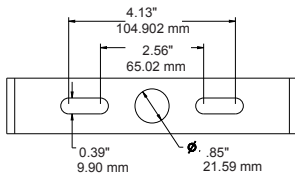

1. Photocontrol not available for 50/80W in 480V.

**SPECIFICATIONS:**

**DETAILS**

ITEM	SPECIFICATION	20W	30W	50W	80W	120W	200W	310W	
<b>GENERAL PERFORMANCE</b>	Output (lm)	2,300-2,500	3,400-3,700	6,900-7,400	9,900-10,600	14,350-15,300	29,590-31,100	39,600-41,600	
	Efficacy (lm/W)	119	115	131	133	130	135	129	
	Beam Spread Narrow (NEMA/Beam Angle)	3x3/20.8°-20.3°						3x3/19.9°-20.2°	
	Beam Spread Wide (NEMA/Field Angle)	7x7/137°-148°			6x6/128°-125°	6x6/128°-128°	6x6/126°-124°	6x6/129°-124°	6x6/125°-130°
	Max Candela (Narrow/Wide)	13,416/931	19,706/1,384	39,809/3,173	57,127/4,415	82,406/7,109	156,782/14,118	209,882/21,247	
	Color Temperature (CCT)	4000K or 5000K							
	CRI	>70							
	Lumen Maintenance (L90) hrs	>100,000							
<b>ELECTRICAL</b>	Wattage (W)	19.5	29.5	52.7	74.4	110.5	218	307	
	Power Factor	>0.90							
	Input Voltage	120-277V; 347-480V option							
<b>PHYSICAL</b>	Housing	Die Cast Aluminum							
	Lens	Tempered Glass			UV stabilized Polycarbonate				
	Weight	10.5pds/4.7kg			11.5pds/5.2kg		16.9pds/7.7kg	19.3pds/8.75kg	
	Mounting	1/2" Threaded Knuckle or Yoke			1/2" Threaded knuckle, Slipfitter or Trunnion		Slipfitter or Trunnion		
	EPA	0.25			0.68		0.97	1.53	
	Operating Temperature	-22F/-30C - 104F/40C					-40F/-40C - 104F/40C		
<b>QUALIFICATION</b>	Certification	DLC Premium, cUL, FCC, IK08 (FMS requires vandal shield), 1.5G ANSI vibration rated							
	Environment	Wet locations and IP65							
	Warranty	10-year standard warranty*							

**50W 80W with Slip Fitter Knuckle**

**120W with TRUNNION SWIVEL MOUNT**

**200W 310W with TRUNNION SWIVEL MOUNT**

**200W 310W with Slip fitter Knuckle**

**MOUNTING DIMENSIONS:**

Slipfitter Knuckle (50/80/120/200/310W)

Knuckle 1/2" Thread (20/30W)

Trunion Swivel  
(50/80/120/200/310W)

**DIMENSIONS:**

Trunion Swivel (FMS 20/30W)

Knuckle 1/2" Thread (FMM 50/80W)