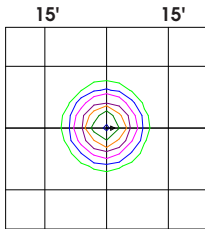

ISOFOOTCANDLE:

Each gridline represents one mounting height.
For mounting heights other than noted multiply FC by the below factor.
Factor = $\frac{(\text{Chart's Mtg Height})^2}{(\text{Actual Mtg Height})^2}$

LEGEND

■ 0.5 fc	■ 10 fc
■ 1 fc	■ 20 fc
■ 2 fc	■ 50 fc
■ 5 fc	

NARROW

WIDE

20 WATT
15' ft Set back