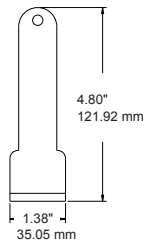

**LINE DRAWINGS:**

**20W 30W with 1/2" THREAD KNUCKLE MOUNT**

**20W 30W with Trunnion Swivel**

**50W 80W with 1/2" THREAD KNUCKLE MOUNT**

**50W 80W with TRUNNION SWIVEL MOUNT**

**120W with Slip fitter Knuckle**

**50W 80W with Slip Fitter Knuckle**

**120W with TRUNNION SWIVEL MOUNT**

**200W 310W with TRUNNION SWIVEL MOUNT**

**200W 310W with Slip fitter Knuckle**

**MOUNTING DIMENSIONS:**

Slipfitter Knuckle (50/80/120/200/310W)

Knuckle 1/2" Thread (20/30W)

Trunion Swivel  
(50/80/120/200/310W)

**DIMENSIONS:**

Trunion Swivel (FMS 20/30W)

Knuckle 1/2" Thread (FMM 50/80W)