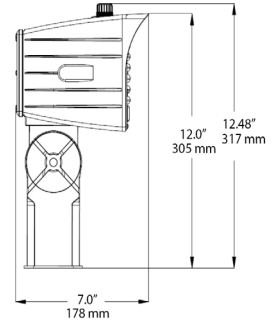

1. Photocontrol not available for 50/80W in 480V.

**SPECIFICATIONS:**

**DETAILS**

ITEM	SPECIFICATION	20W	30W	50W	80W	120W	200W	310W	
<b>GENERAL PERFORMANCE</b>	Output (lm)	2,300-2,500	3,400-3,700	6,900-7,400	9,900-10,600	14,350-15,300	29,590-31,100	39,600-41,600	
	Efficacy (lm/W)	119	115	131	133	130	135	129	
	Beam Spread Narrow (NEMA/Beam Angle)	3x3/20.8°-20.3°						3x3/19.9°-20.2°	
	Beam Spread Wide (NEMA/Field Angle)	7x7/137°-148°			6x6/128°-125°	6x6/128°-128°	6x6/126°-124°	6x6/129°-124°	6x6/125°-130°
	Max Candela (Narrow/Wide)	13,416/931	19,706/1,384	39,809/3,173	57,127/4,415	82,406/7,109	156,782/14,118	209,882/21,247	
	Color Temperature (CCT)	4000K or 5000K							
	CRI	>70							
	Lumen Maintenance (L90) hrs	>100,000							
<b>ELECTRICAL</b>	Wattage (W)	19.5	29.5	52.7	74.4	110.5	218	307	
	Power Factor	>0.90							
	Input Voltage	120-277V; 347-480V option							
<b>PHYSICAL</b>	Housing	Die Cast Aluminum							
	Lens	Tempered Glass			UV stabilized Polycarbonate				
	Weight	10.5pds/4.7kg			11.5pds/5.2kg		16.9pds/7.7kg	19.3pds/8.75kg	
	Mounting	1/2" Threaded Knuckle or Yoke			1/2" Threaded knuckle, Slipfitter or Trunnion		Slipfitter or Trunnion		
	EPA	0.25			0.68		0.97	1.53	
	Operating Temperature	-22F/-30C - 104F/40C					-40F/-40C - 104F/40C		
<b>QUALIFICATION</b>	Certification	DLC Premium, cUL, FCC, IK08 (FMS requires vandal shield), 1.5G ANSI vibration rated							
	Environment	Wet locations and IP65							
	Warranty	10-year standard warranty*							

**LINE DRAWINGS:**

**20W 30W with 1/2" THREAD KNUCKLE MOUNT**

**20W 30W with Trunnion Swivel**

**50W 80W with 1/2" THREAD KNUCKLE MOUNT**

**50W 80W with TRUNNION SWIVEL MOUNT**

**120W with Slip fitter Knuckle**

**50W 80W with Slip Fitter Knuckle**

**120W with TRUNNION SWIVEL MOUNT**

**200W 310W with TRUNNION SWIVEL MOUNT**

**200W 310W with Slip fitter Knuckle**

**MOUNTING DIMENSIONS:**

Slipfitter Knuckle (50/80/120/200/310W)