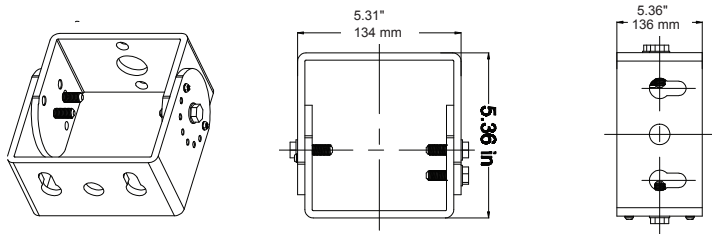

**LINE DRAWINGS:**

**20W 30W with 1/2" THREAD KNUCKLE MOUNT**

**20W 30W with Trunnion Swivel**

**50W 80W with 1/2" THREAD KNUCKLE MOUNT**

**50W 80W with TRUNNION SWIVEL MOUNT**

**120W with Slip fitter Knuckle**

**50W 80W with Slip Fitter Knuckle**

**120W with TRUNNION SWIVEL MOUNT**

**200W 310W with TRUNNION SWIVEL MOUNT**

**200W 310W with Slip fitter Knuckle**

**MOUNTING DIMENSIONS:**

Slipfitter Knuckle (50/80/120/200/310W)

Knuckle 1/2" Thread (20/30W)

Trunion Swivel  
(50/80/120/200/310W)

**DIMENSIONS:**

Trunion Swivel (FMS 20/30W)

Knuckle 1/2" Thread (FMM 50/80W)