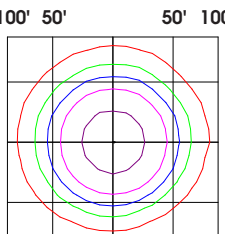

### NARROW

### WIDE

**20 WATT**  
15' ft Set back

**50 WATT**  
20' ft Set back

**120 WATT**  
30' ft Set back

**310 WATT**  
50' ft Set back