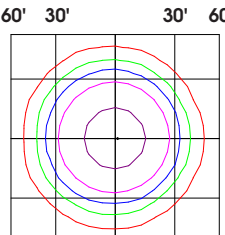

### NARROW

### WIDE

**20 WATT**  
15' ft Set back

**50 WATT**  
20' ft Set back

**120 WATT**  
30' ft Set back

**310 WATT**  
50' ft Set back