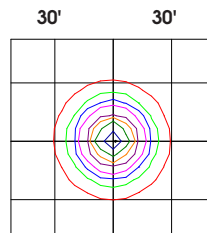

### NARROW

### WIDE

**20 WATT**  
15' ft Set back

**50 WATT**  
20' ft Set back

**120 WATT**  
30' ft Set back

**310 WATT**  
50' ft Set back