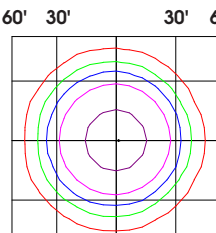

### LEGEND

- |   |  |
|---|--|
| <span style="color: green;">■</span> 0.5 fc | <span style="color: orange;">■</span> 10 fc    |
| <span style="color: blue;">■</span> 1 fc    | <span style="color: darkgreen;">■</span> 20 fc |
| <span style="color: magenta;">■</span> 2 fc | <span style="color: darkblue;">■</span> 50 fc  |
| <span style="color: purple;">■</span> 5 fc  |  |

### NARROW

### WIDE

**20 WATT**  
15' ft Set back

**50 WATT**  
20' ft Set back

**120 WATT**  
30' ft Set back

**310 WATT**  
50' ft Set back