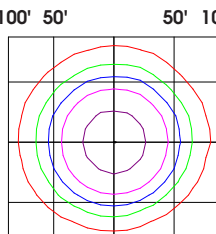

### LEGEND

- |   |  |
|---|--|
| <span style="color: green;">■</span> 0.5 fc | <span style="color: orange;">■</span> 10 fc    |
| <span style="color: blue;">■</span> 1 fc    | <span style="color: darkgreen;">■</span> 20 fc |
| <span style="color: magenta;">■</span> 2 fc | <span style="color: darkblue;">■</span> 50 fc  |
| <span style="color: purple;">■</span> 5 fc  |  |

### NARROW

### WIDE

**20 WATT**  
15' ft Set back

**50 WATT**  
20' ft Set back

**120 WATT**  
30' ft Set back

**310 WATT**  
50' ft Set back