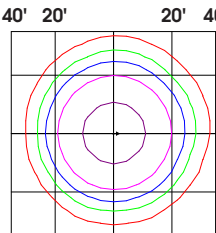

50 WATT
20' ft Set back