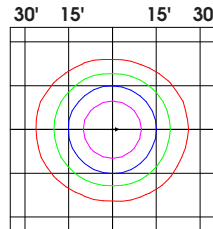

ISOFOOTCANDLE:

Each gridline represents one mounting height.
For mounting heights other than noted multiply FC by the below factor.
Factor = $\frac{(\text{Chart's Mtg Height})^2}{(\text{Actual Mtg Height})^2}$

LEGEND

 0.5 fc	 10 fc
 1 fc	 20 fc
 2 fc	 50 fc
 5 fc	

NARROW

WIDE

20 WATT
15' ft Set back