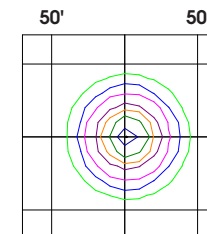

### NARROW

### WIDE

**20 WATT**  
15' ft Set back

**50 WATT**  
20' ft Set back

**120 WATT**  
30' ft Set back

**310 WATT**  
50' ft Set back