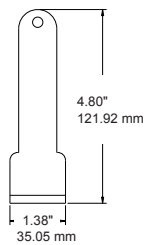

**LINE DRAWINGS:**

**20W 30W with 1/2" THREAD KNUCKLE MOUNT**

**20W 30W with Trunnion Swivel**

**50W 80W with 1/2" THREAD KNUCKLE MOUNT**

**50W 80W with TRUNNION SWIVEL MOUNT**

**120W with Slip fitter Knuckle**

**50W 80W with Slip Fitter Knuckle**

**120W with TRUNNION SWIVEL MOUNT**

**200W 310W with TRUNNION SWIVEL MOUNT**

**200W 310W with Slip fitter Knuckle**

**MOUNTING DIMENSIONS:**

Slipfitter Knuckle (50/80/120/200/310W)

Knuckle 1/2" Thread (20/30W)

Trunion Swivel  
(50/80/120/200/310W)

**DIMENSIONS:**

Trunion Swivel (FMS 20/30W)

Knuckle 1/2" Thread (FMM 50/80W)