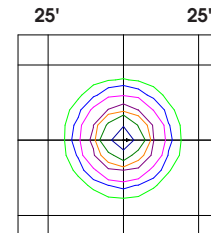

80 WATT
25' ft Set back