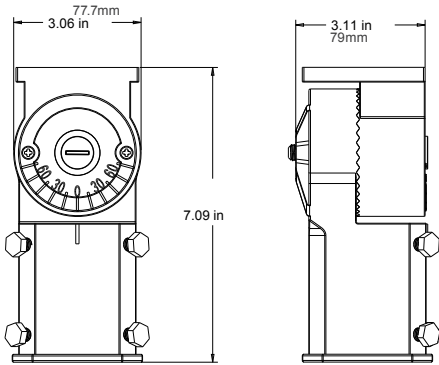

**LINE DRAWINGS:**

**20W 30W with 1/2" THREAD KNUCKLE MOUNT**

**20W 30W with Trunnion Swivel**

**50W 80W with 1/2" THREAD KNUCKLE MOUNT**

**50W 80W with TRUNNION SWIVEL MOUNT**

**120W with Slip fitter Knuckle**

**50W 80W with Slip Fitter Knuckle**

**120W with TRUNNION SWIVEL MOUNT**

**200W 310W with TRUNNION SWIVEL MOUNT**

**200W 310W with Slip fitter Knuckle**

**MOUNTING DIMENSIONS:**

Slipfitter Knuckle (50/80/120/200/310W)

Knuckle 1/2" Thread (20/30W)

Trunion Swivel  
(50/80/120/200/310W)

**DIMENSIONS:**

Trunion Swivel (FMS 20/30W)

Knuckle 1/2" Thread (FMM 50/80W)