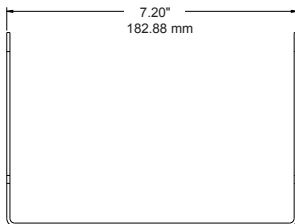

DIMENSIONS:

Trunion Swivel (FMS 20/30W)