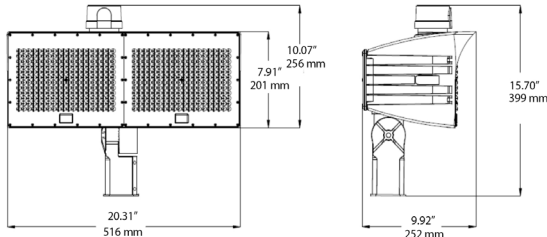

**LINE DRAWINGS:**

**20W 30W with 1/2" THREAD KNUCKLE MOUNT**

**20W 30W with Trunnion Swivel**

**50W 80W with 1/2" THREAD KNUCKLE MOUNT**

**50W 80W with TRUNNION SWIVEL MOUNT**

**120W with Slip fitter Knuckle**

**50W 80W with Slip Fitter Knuckle**

**120W with TRUNNION SWIVEL MOUNT**

**200W 310W with TRUNNION SWIVEL MOUNT**

**200W 310W with Slip fitter Knuckle**

**MOUNTING DIMENSIONS:**

Slipfitter Knuckle (50/80/120/200/310W)