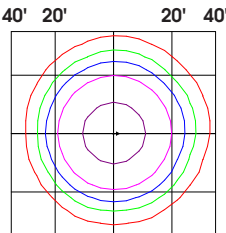

50 WATT
20' ft Set back