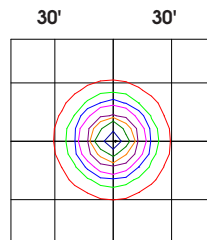

### NARROW

### WIDE

**20 WATT**  
15' ft Set back

**50 WATT**  
20' ft Set back

**120 WATT**  
30' ft Set back

**310 WATT**  
50' ft Set back