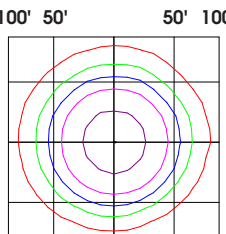

### LEGEND

- |   |  |
|---|--|
| <span style="color: green;">■</span> 0.5 fc | <span style="color: orange;">■</span> 10 fc    |
| <span style="color: blue;">■</span> 1 fc    | <span style="color: darkgreen;">■</span> 20 fc |
| <span style="color: magenta;">■</span> 2 fc | <span style="color: darkblue;">■</span> 50 fc  |
| <span style="color: purple;">■</span> 5 fc  |  |

### NARROW

### WIDE

**20 WATT**  
15' ft Set back

**50 WATT**  
20' ft Set back

**120 WATT**  
30' ft Set back

**310 WATT**  
50' ft Set back