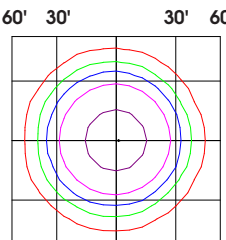

### NARROW

### WIDE

**20 WATT**  
15' ft Set back

**50 WATT**  
20' ft Set back

**120 WATT**  
30' ft Set back

**310 WATT**  
50' ft Set back