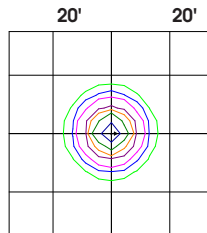

50 WATT
20' ft Set back