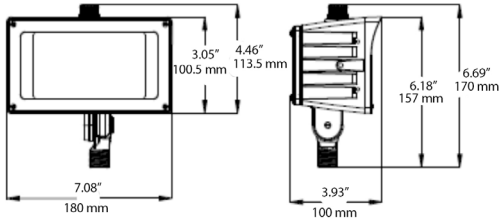

LINE DRAWINGS:

20W 30W with 1/2" THREAD KNUCKLE MOUNT