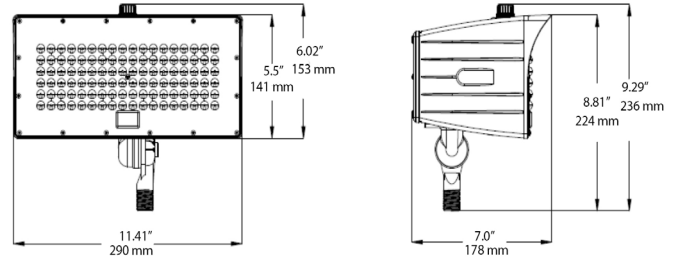

**LINE DRAWINGS:**

**20W 30W with 1/2" THREAD KNUCKLE MOUNT**

**20W 30W with Trunnion Swivel**

**50W 80W with 1/2" THREAD KNUCKLE MOUNT**

**50W 80W with TRUNNION SWIVEL MOUNT**

**120W with Slip fitter Knuckle**

**50W 80W with Slip Fitter Knuckle**

**120W with TRUNNION SWIVEL MOUNT**

**200W 310W with TRUNNION SWIVEL MOUNT**

**200W 310W with Slip fitter Knuckle**

**MOUNTING DIMENSIONS:**

Slipfitter Knuckle (50/80/120/200/310W)