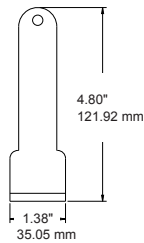

**LINE DRAWINGS:**

**20W 30W with 1/2" THREAD KNUCKLE MOUNT**

**20W 30W with Trunnion Swivel**

**50W 80W with 1/2" THREAD KNUCKLE MOUNT**

**50W 80W with TRUNNION SWIVEL MOUNT**

**120W with Slip fitter Knuckle**

**50W 80W with Slip Fitter Knuckle**

**120W with TRUNNION SWIVEL MOUNT**

**200W 310W with TRUNNION SWIVEL MOUNT**

**200W 310W with Slip fitter Knuckle**

**MOUNTING DIMENSIONS:**

Slipfitter Knuckle (50/80/120/200/310W)

Knuckle 1/2" Thread (20/30W)

Trunion Swivel  
(50/80/120/200/310W)

**DIMENSIONS:**

Trunion Swivel (FMS 20/30W)

Knuckle 1/2" Thread (FMM 50/80W)