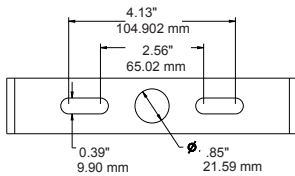

1. Photocontrol not available for 50/80W in 480V.

**SPECIFICATIONS:**

**DETAILS**

ITEM	SPECIFICATION	20W	30W	50W	80W	120W	200W	310W	
<b>GENERAL PERFORMANCE</b>	Output (lm)	2,300-2,500	3,400-3,700	6,900-7,400	9,900-10,600	14,350-15,300	29,590-31,100	39,600-41,600	
	Efficacy (lm/W)	119	115	131	133	130	135	129	
	Beam Spread Narrow (NEMA/Beam Angle)	3x3/20.8°-20.3°						3x3/19.9°-20.2°	
	Beam Spread Wide (NEMA/Field Angle)	7x7/137°-148°		6x6/128°-125°	6x6/128°-128°	6x6/126°-124°	6x6/129°-124°	6x6/125°-130°	
	Max Candela (Narrow/Wide)	13,416/931	19,706/1,384	39,809/3,173	57,127/4,415	82,406/7,109	156,782/14,118	209,882/21,247	
	Color Temperature (CCT)	4000K or 5000K							
	CRI	>70							
	Lumen Maintenance (L90) hrs	>100,000							
<b>ELECTRICAL</b>	Wattage (W)	19.5	29.5	52.7	74.4	110.5	218	307	
	Power Factor	>0.90							
	Input Voltage	120-277V; 347-480V option							
<b>PHYSICAL</b>	Housing	Die Cast Aluminum							
	Lens	Tempered Glass			UV stabilized Polycarbonate				
	Weight	10.5pds/4.7kg		11.5pds/5.2kg		16.9pds/7.7kg	19.3pds/8.75kg		
	Mounting	1/2" Threaded Knuckle or Yoke		1/2" Threaded knuckle, Slipfitter or Trunnion		Slipfitter or Trunnion			
	EPA	0.25		0.68		0.97	1.53		
	Operating Temperature	-22F/-30C - 104F/40C					-40F/-40C - 104F/40C		
<b>QUALIFICATION</b>	Certification	DLC Premium, cUL, FCC, IK08 (FMS requires vandal shield), 1.5G ANSI vibration rated							
	Environment	Wet locations and IP65							
	Warranty	10-year standard warranty*							

**50W 80W with Slip Fitter Knuckle**

**120W with TRUNNION SWIVEL MOUNT**

**200W 310W with TRUNNION SWIVEL MOUNT**

**200W 310W with Slip fitter Knuckle**

**MOUNTING DIMENSIONS:**

Slipfitter Knuckle (50/80/120/200/310W)

Knuckle 1/2" Thread (20/30W)

Trunion Swivel  
(50/80/120/200/310W)

**DIMENSIONS:**

Trunion Swivel (FMS 20/30W)

Knuckle 1/2" Thread (FMM 50/80W)