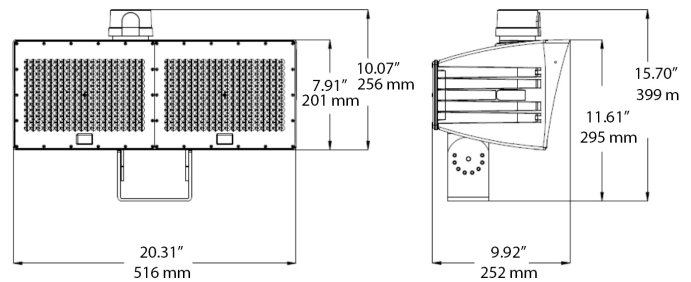

1. Photocontrol not available for 50/80W in 480V.

**SPECIFICATIONS:**

**DETAILS**

ITEM	SPECIFICATION	20W	30W	50W	80W	120W	200W	310W	
<b>GENERAL PERFORMANCE</b>	Output (lm)	2,300-2,500	3,400-3,700	6,900-7,400	9,900-10,600	14,350-15,300	29,590-31,100	39,600-41,600	
	Efficacy (lm/W)	119	115	131	133	130	135	129	
	Beam Spread Narrow (NEMA/Beam Angle)	3x3/20.8°-20.3°						3x3/19.9°-20.2°	
	Beam Spread Wide (NEMA/Field Angle)	7x7/137°-148°		6x6/128°-125°	6x6/128°-128°	6x6/126°-124°	6x6/129°-124°	6x6/125°-130°	
	Max Candela (Narrow/Wide)	13,416/931	19,706/1,384	39,809/3,173	57,127/4,415	82,406/7,109	156,782/14,118	209,882/21,247	
	Color Temperature (CCT)	4000K or 5000K							
	CRI	>70							
	Lumen Maintenance (L90) hrs	>100,000							
<b>ELECTRICAL</b>	Wattage (W)	19.5	29.5	52.7	74.4	110.5	218	307	
	Power Factor	>0.90							
	Input Voltage	120-277V; 347-480V option							
<b>PHYSICAL</b>	Housing	Die Cast Aluminum							
	Lens	Tempered Glass			UV stabilized Polycarbonate				
	Weight	10.5pds/4.7kg		11.5pds/5.2kg		16.9pds/7.7kg	19.3pds/8.75kg		
	Mounting	1/2" Threaded Knuckle or Yoke		1/2" Threaded knuckle, Slipfitter or Trunnion		Slipfitter or Trunnion			
	EPA	0.25		0.68		0.97	1.53		
	Operating Temperature	-22F/-30C - 104F/40C					-40F/-40C - 104F/40C		
<b>QUALIFICATION</b>	Certification	DLC Premium, cUL, FCC, IK08 (FMS requires vandal shield), 1.5G ANSI vibration rated							
	Environment	Wet locations and IP65							
	Warranty	10-year standard warranty*							

**LINE DRAWINGS:**

**20W 30W with 1/2" THREAD KNUCKLE MOUNT**

**20W 30W with Trunnion Swivel**

**50W 80W with 1/2" THREAD KNUCKLE MOUNT**

**50W 80W with TRUNNION SWIVEL MOUNT**

**120W with Slip fitter Knuckle**

**50W 80W with Slip Fitter Knuckle**

**120W with TRUNNION SWIVEL MOUNT**

**200W 310W with TRUNNION SWIVEL MOUNT**

**200W 310W with Slip fitter Knuckle**

**MOUNTING DIMENSIONS:**

Slipfitter Knuckle (50/80/120/200/310W)