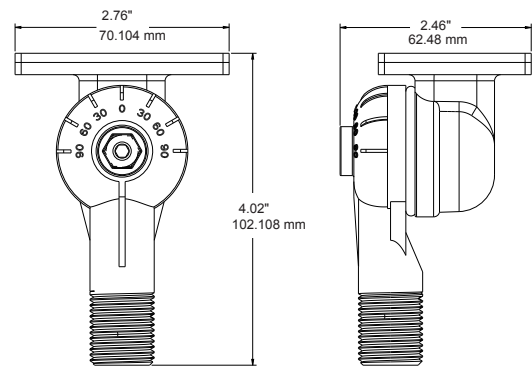

**50W 80W with Slip Fitter Knuckle**

**120W with TRUNNION SWIVEL MOUNT**

**200W 310W with TRUNNION SWIVEL MOUNT**

**200W 310W with Slip fitter Knuckle**

**MOUNTING DIMENSIONS:**

Slipfitter Knuckle (50/80/120/200/310W)

Knuckle 1/2" Thread (20/30W)

Trunion Swivel  
(50/80/120/200/310W)

**DIMENSIONS:**

Trunion Swivel (FMS 20/30W)

Knuckle 1/2" Thread (FMM 50/80W)

## ISOFOOTCANDLE:

Each gridline represents one mounting height.  
 For mounting heights other than noted multiply FC by the below factor.  
 Factor =  $\frac{(\text{Chart's Mtg Height})^2}{(\text{Actual Mtg Height})^2}$